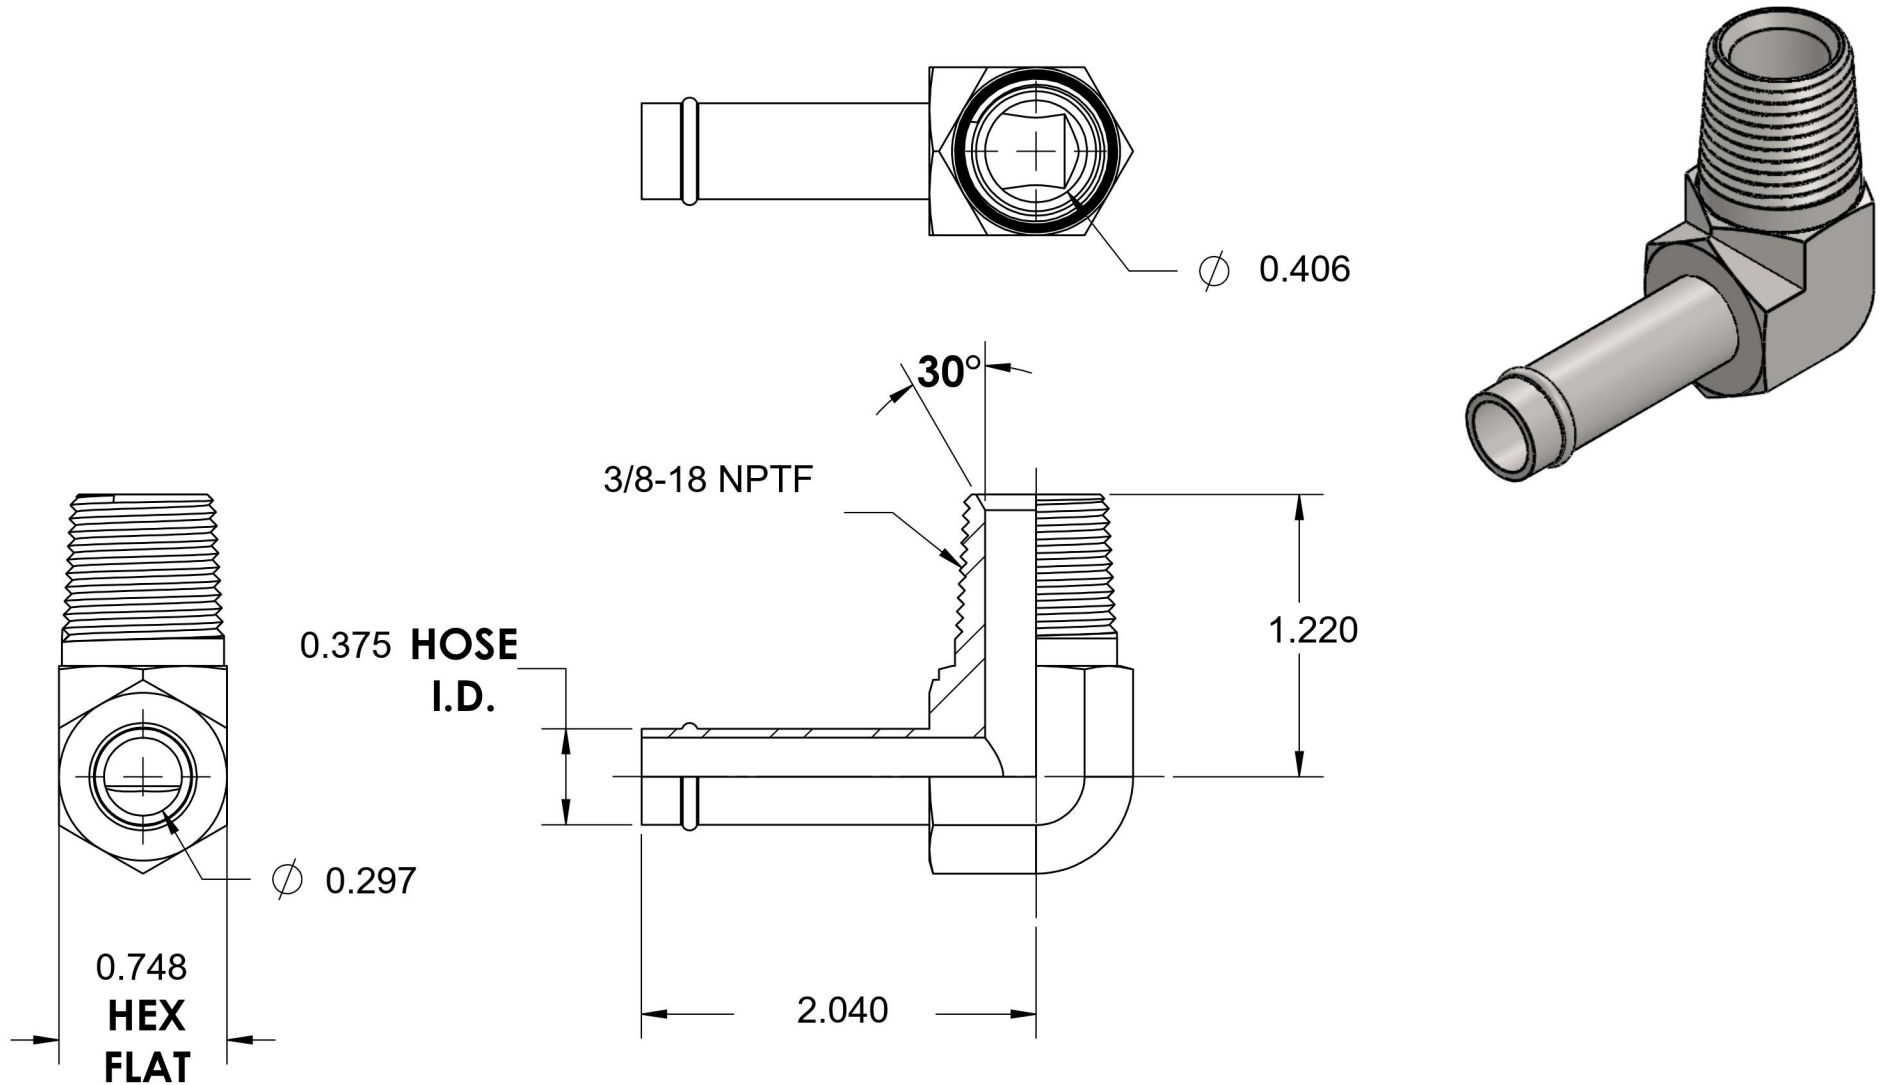

4501-06-06-FG

Steel, SAE J1231 Hose Bead 90° Male Elbow, 3/8" Beaded Hose Barb x 3/8" Male NPTF 30°

6701 Cochran Road
Solon, Ohio 44139
Phone: (440) 248-1880
Toll Free: 1-888-331-1523

Temperature Rating	Material	Industry Standards	Series
-65°F to 500°F	C1045 Steel	SAE J1231, SAE J476 ASTM B633	4501-FG
Pressure Rating	Finish		Series Description
150 psi	Trivalent Zinc		SAE J1231 Hose Bead 90° Male Elbow