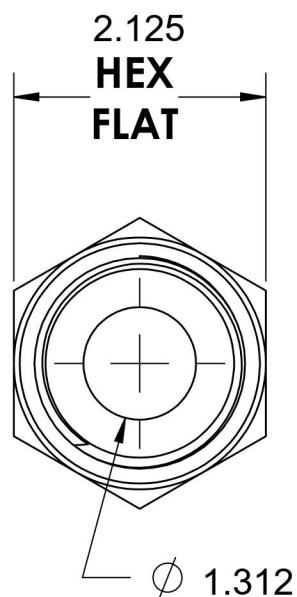

# 6401-24-24-O-SS

Stainless Steel, SAE J1926 O-Ring Boss Male Adapter, 1-7/8-12 Male ORB x 1-1/2" Male NPTF 30°

6701 Cochran Road  
Solon, Ohio 44139  
Phone: (440) 248-1880  
Toll Free: 1-888-331-1523