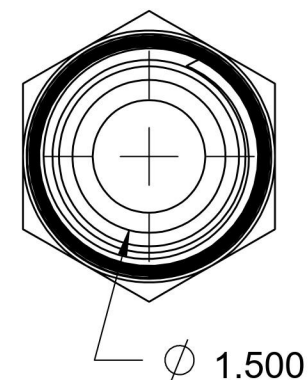

# 6401-24-24-O-SS

Stainless Steel, SAE J1926 O-Ring Boss Male Adapter, 1-7/8-12 Male ORB x 1-1/2" Male NPTF 30°

6701 Cochran Road  
Solon, Ohio 44139  
Phone: (440) 248-1880  
Toll Free: 1-888-331-1523