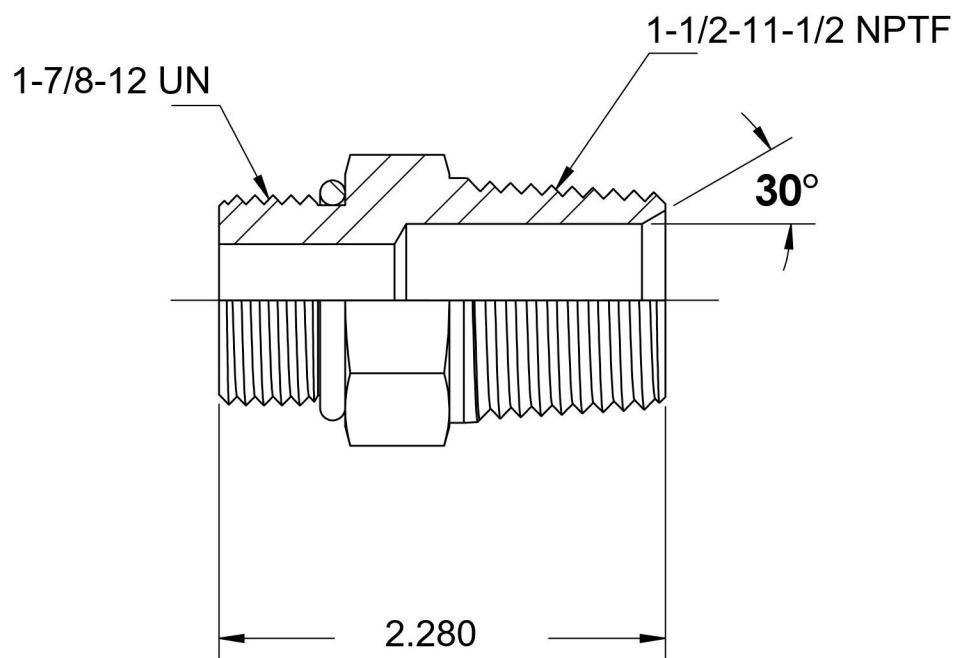

# 6401-24-24-O-SS

Stainless Steel, SAE J1926 O-Ring Boss Male Adapter, 1-7/8-12 Male ORB x 1-1/2" Male NPTF 30°

6701 Cochran Road  
Solon, Ohio 44139  
Phone: (440) 248-1880  
Toll Free: 1-888-331-1523