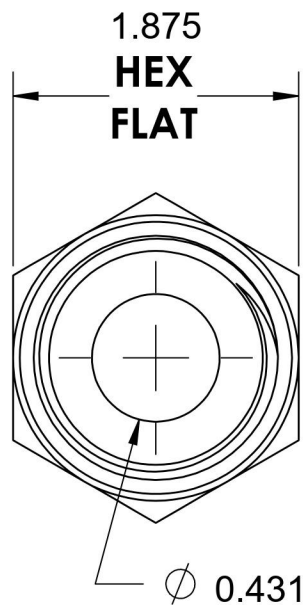

6405-20-04-O-SS

Stainless Steel, SAE J1926 O-Ring Boss Female Adapter, 1-5/8-12 Male ORB x 1/4" Female NPTF

1-5/8-12 UN

1/4-18 NPTF

6701 Cochran Road
Solon, Ohio 44139
Phone: (440) 248-1880
Toll Free: 1-888-331-1523