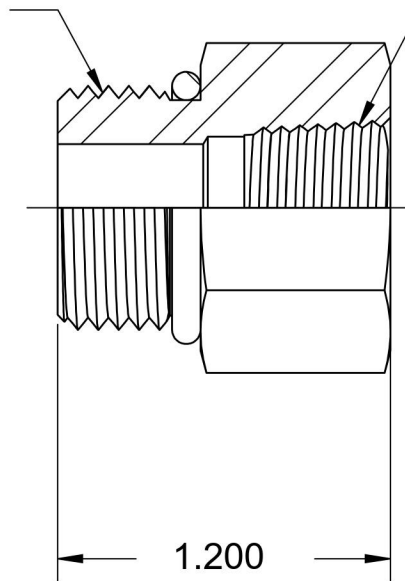

6405-20-04-O-SS

Stainless Steel, SAE J1926 O-Ring Boss Female Adapter, 1-5/8-12 Male ORB x 1/4" Female NPTF

1-5/8-12 UN

1/4-18 NPTF

6701 Cochran Road
Solon, Ohio 44139
Phone: (440) 248-1880
Toll Free: 1-888-331-1523

Temperature Rating

-40°F to 250°F

Pressure Rating

3600 psi

Material

316/316L Stainless Steel

Finish

Passivated