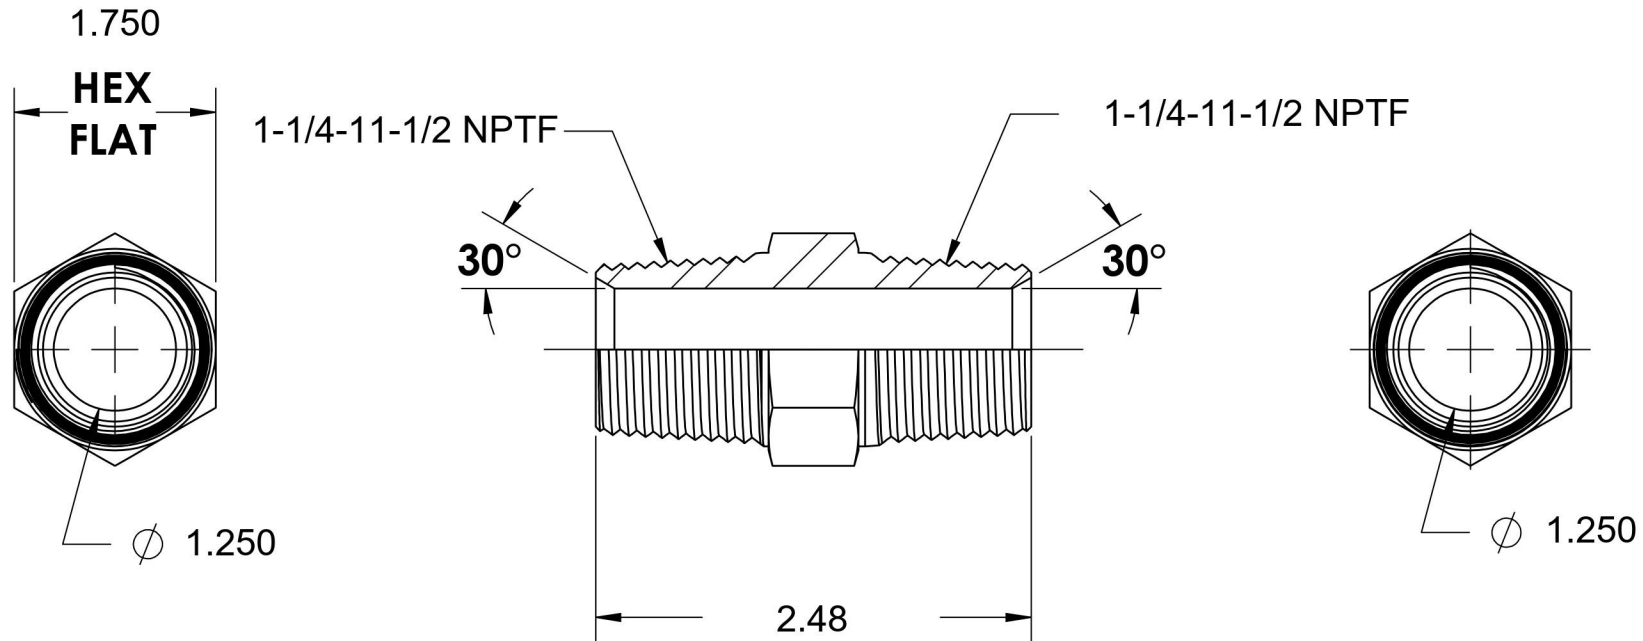

5404-20-20

Steel, SAE J514 Pipe Nipple, 1-1/4" Male NPTF 30° x 1-1/4" Male NPTF 30°

6701 Cochran Road
Solon, Ohio 44139
Phone: (440) 248-1880
Toll Free: 1-888-331-1523

Temperature Rating

-65°F to 500°F

Pressure Rating

Series

5404

Series Description

SAE J514 Pipe Nipple