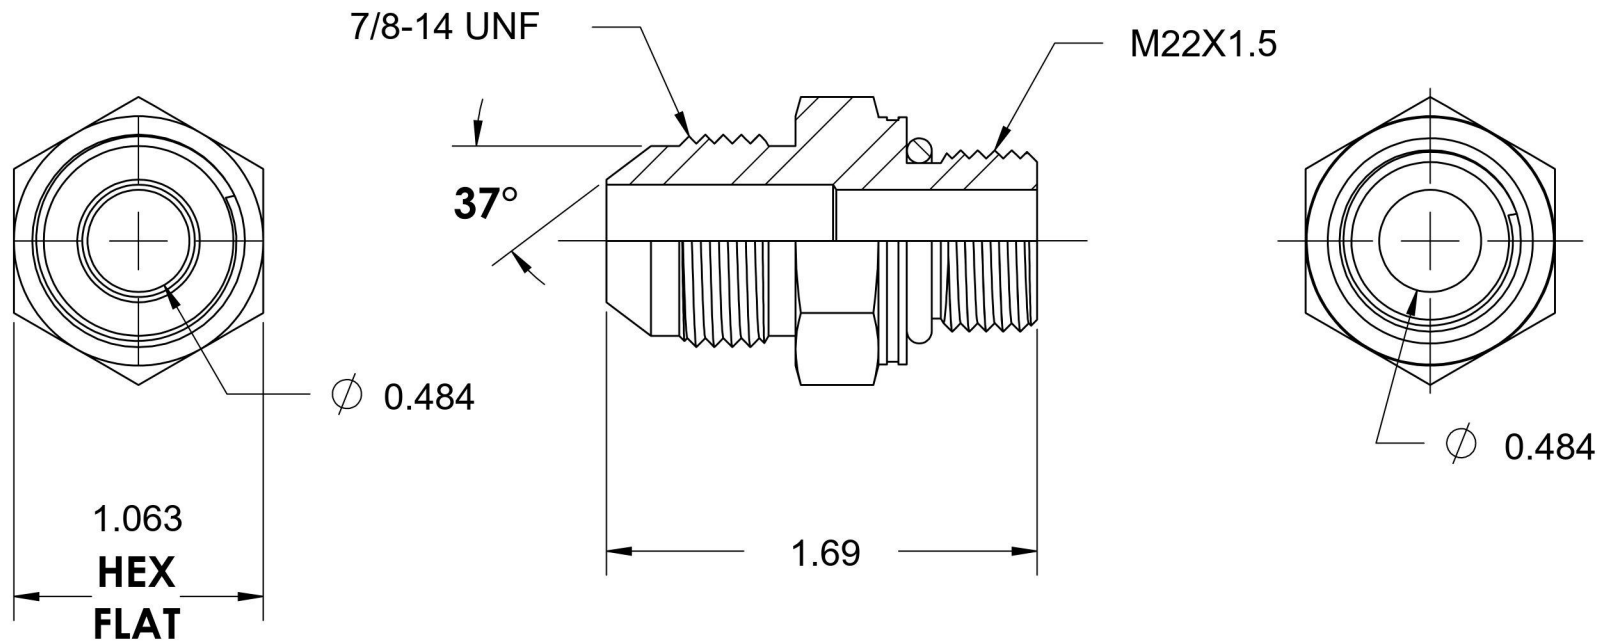

# 7640-10-22-O

Steel, SAE J514 37° Flare Male Metric (ISO 6149) Port Connector, 5/8" Male JIC x M22X1.5 Male Metric ORB

6701 Cochran Road  
Solon, Ohio 44139  
Phone: (440) 248-1880  
Toll Free: 1-888-331-1523

<b>Temperature Rating</b>	<b>Material</b>	<b>Industry Standards</b>	<b>Series</b>
-40°F to 250°F	C1045 / 12L14 Steel	SAE J514, ISO 6149	7640-O-ISO 6149
<b>Pressure Rating</b>	<b>Finish</b>	ASTM B633	<b>Series Description</b>
5000 psi	Trivalent Zinc		SAE J514 37° Flare Male Metric (ISO 6149) Port Connector