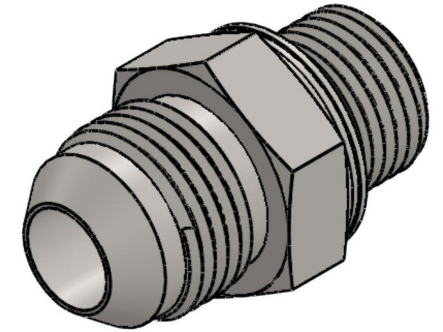

# 7640-10-22-O

Steel, SAE J514 37° Flare Male Metric (ISO 6149) Port Connector, 5/8" Male JIC x M22X1.5 Male Metric ORB

6701 Cochran Road  
Solon, Ohio 44139  
Phone: (440) 248-1880  
Toll Free: 1-888-331-1523

<b>Temperature Rating</b>	<b>Material</b>	<b>Industry Standards</b>	<b>Series</b>
-40°F to 250°F	C1045 / 12L14 Steel	SAE J514, ISO 6149	7640-O-ISO 6149
<b>Pressure Rating</b>	<b>Finish</b>	ASTM B633	<b>Series Description</b>
5000 psi	Trivalent Zinc		SAE J514 37° Flare Male Metric (ISO 6149) Port Connector