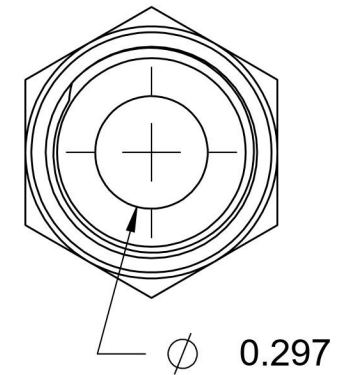

# 6400-16-06-O-SS

Stainless Steel, SAE J514 37° Flare Port Connector, 1" Male JIC x 9/16-18 Male ORB

6701 Cochran Road  
Solon, Ohio 44139  
Phone: (440) 248-1880  
Toll Free: 1-888-331-1523

<b>Temperature Rating</b>	<b>Material</b>	<b>Industry Standards</b>	<b>Series</b>
-40°F to 250°F	316/316L Stainless Steel	SAE J514, SAE J1926-3	6400-O-SS
<b>Pressure Rating</b>	<b>Finish</b>		<b>Series Description</b>
5400 psi	Passivated		SAE J514 37° Flare Port Connector