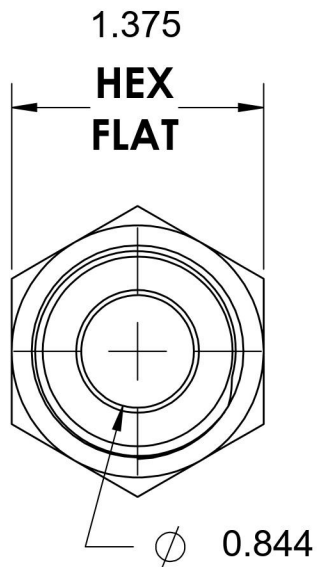

# 6400-16-06-O-SS

Stainless Steel, SAE J514 37° Flare Port Connector, 1" Male JIC x 9/16-18 Male ORB

6701 Cochran Road  
Solon, Ohio 44139  
Phone: (440) 248-1880  
Toll Free: 1-888-331-1523

<b>Temperature Rating</b>	<b>Material</b>	<b>Industry Standards</b>	<b>Series</b>
-40°F to 250°F	316/316L Stainless Steel	SAE J514, SAE J1926-3	6400-O-SS
<b>Pressure Rating</b>	<b>Finish</b>		<b>Series Description</b>
5400 psi	Passivated		SAE J514 37° Flare Port Connector