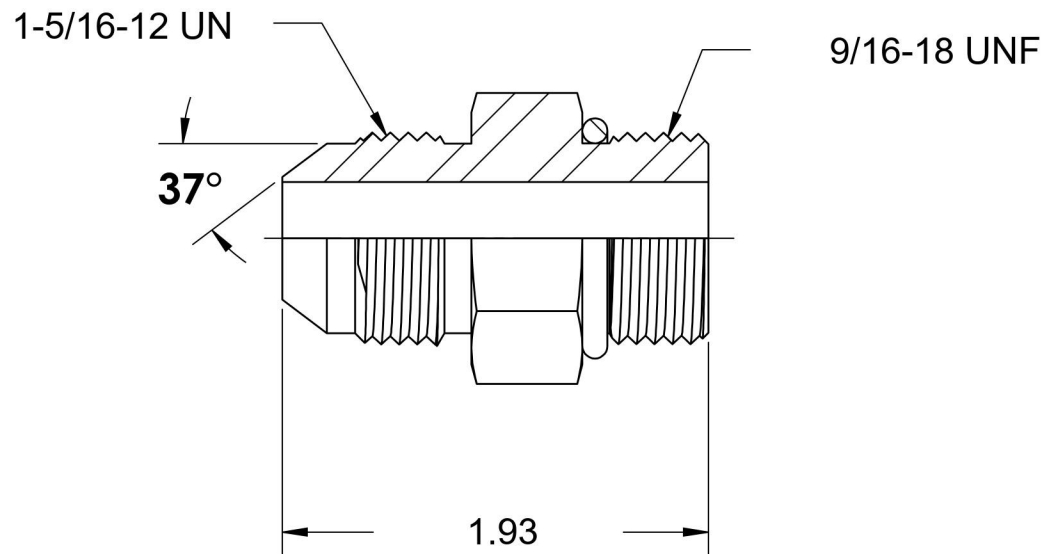

# 6400-16-06-O-SS

Stainless Steel, SAE J514 37° Flare Port Connector, 1" Male JIC x 9/16-18 Male ORB

6701 Cochran Road  
Solon, Ohio 44139  
Phone: (440) 248-1880  
Toll Free: 1-888-331-1523

<b>Temperature Rating</b>	<b>Material</b>	<b>Industry Standards</b>	<b>Series</b>
-40°F to 250°F	316/316L Stainless Steel	SAE J514, SAE J1926-3	6400-O-SS
<b>Pressure Rating</b>	<b>Finish</b>		<b>Series Description</b>
5400 psi	Passivated		SAE J514 37° Flare Port Connector