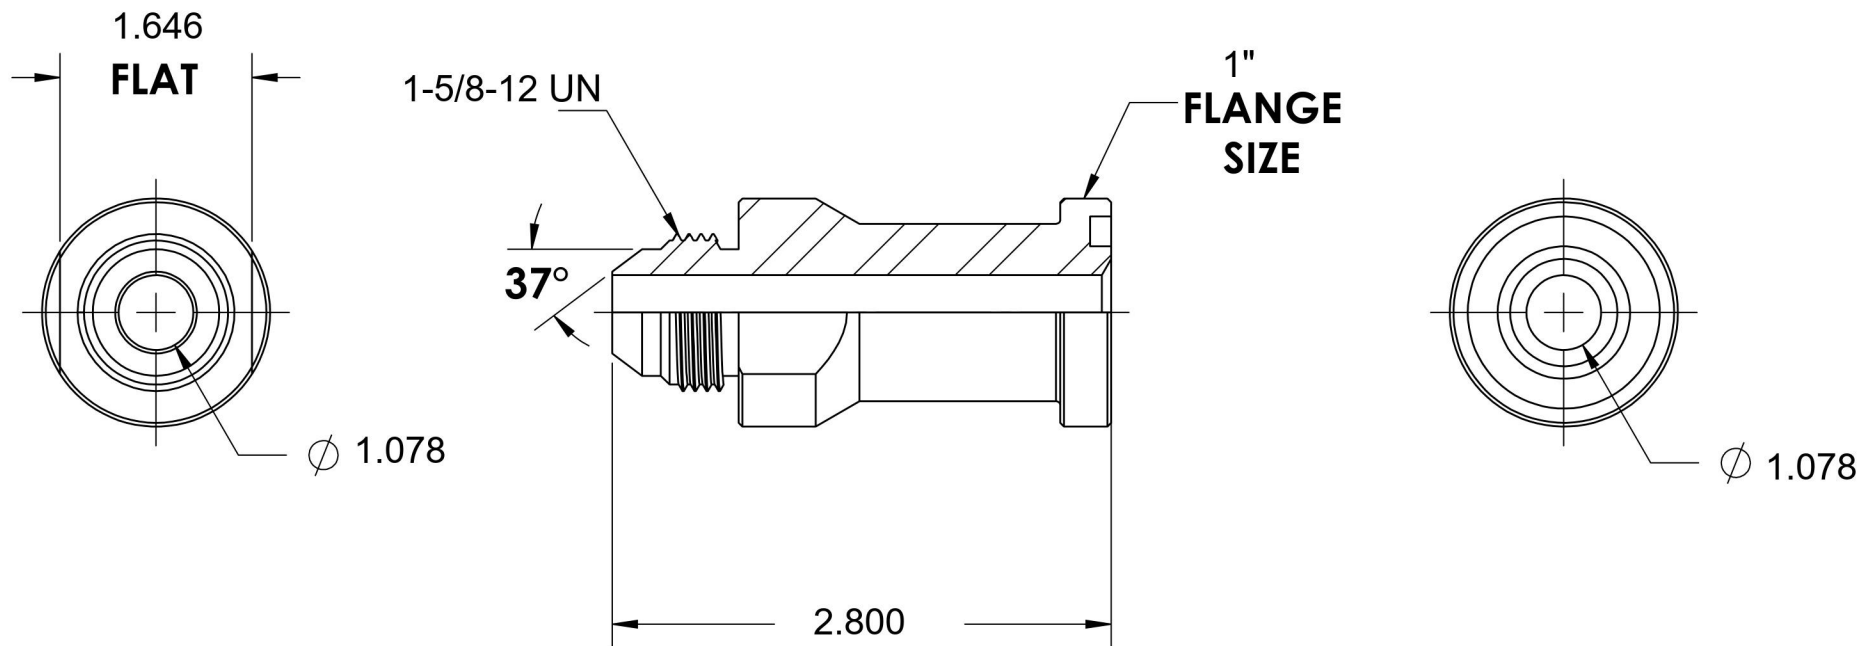

# 1700-20-16-SS

Stainless Steel, SAE J514 37° Flare Code 61 Flange Adapter, 1-1/4" Male JIC x 1" Split Flange Head

6701 Cochran Road  
Solon, Ohio 44139  
Phone: (440) 248-1880  
Toll Free: 1-888-331-1523