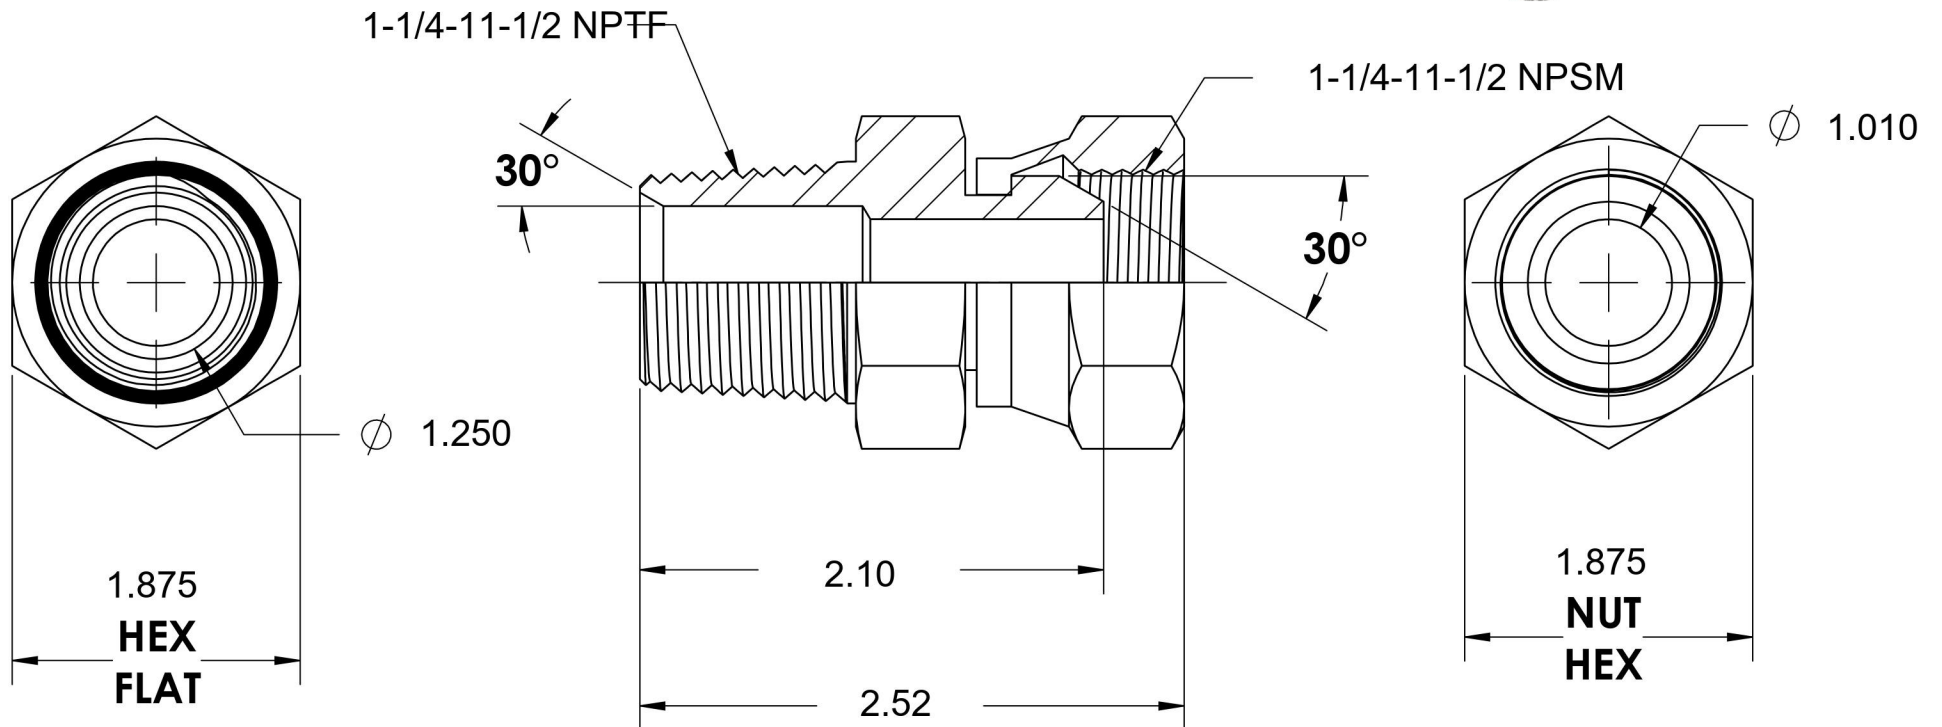

# 1404-20-20-SS

Stainless Steel, SAE J514 NPSM Swivel Male Connector, 1-1/4" Male NPTF 30° x 1-1/4" Female NPSM Swivel

6701 Cochran Road  
Solon, Ohio 44139  
Phone: (440) 248-1880  
Toll Free: 1-888-331-1523

Temperature Rating	Material	Industry Standards	Series
-425°F to 1200°F	316/316L Stainless Steel	SAE J514, SAE J476	1404-SS
Pressure Rating	Finish		Series Description
2500 psi	Passivated		SAE J514 NPSM Swivel Male Connector