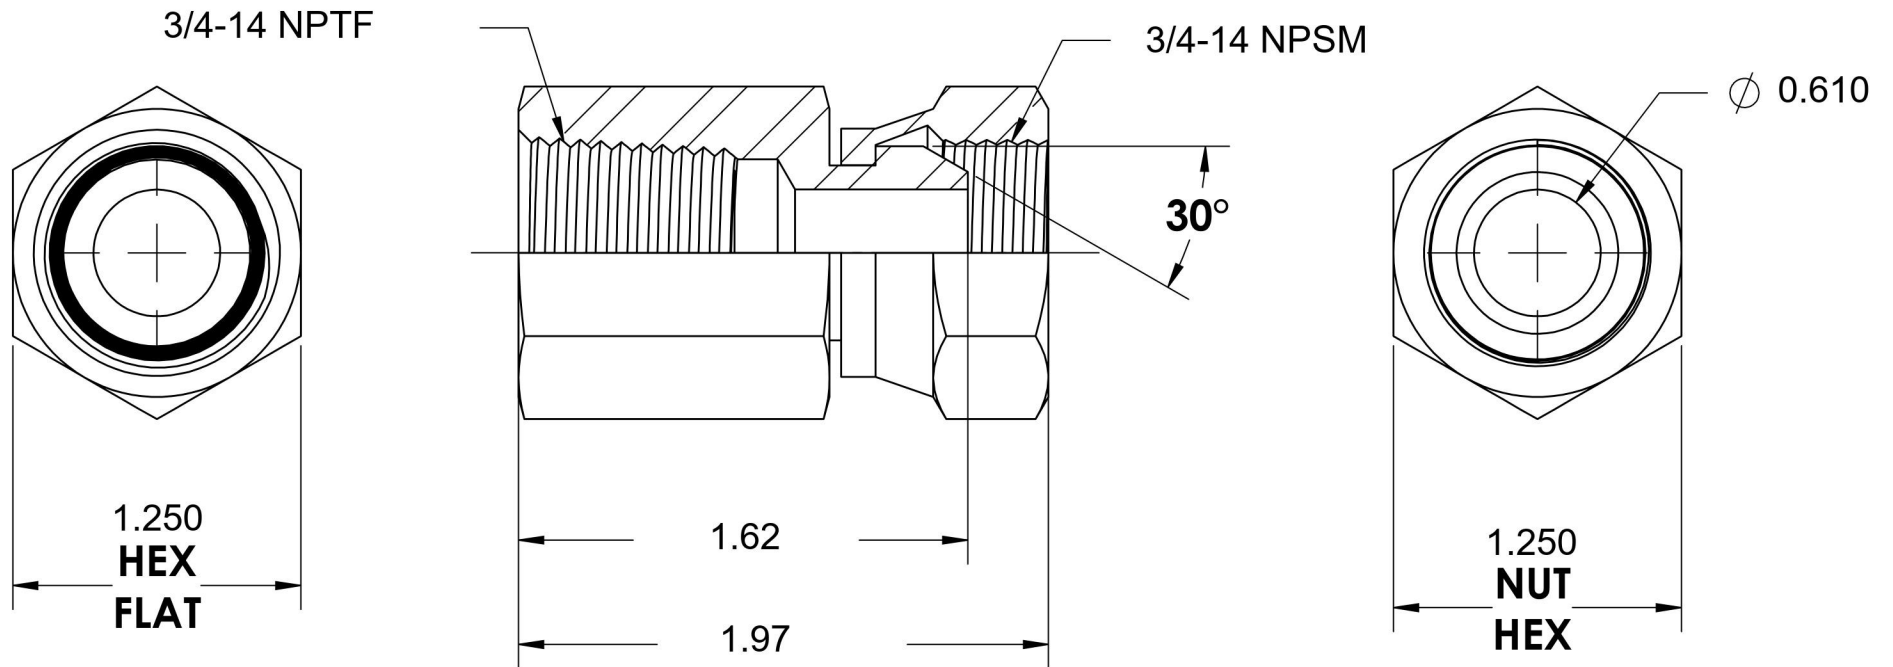

1405-12-12-SS

Stainless Steel, SAE J514 NPSM Swivel Female Connector, 3/4" Female NPTF x 3/4" Female NPSM Swivel

6701 Cochran Road
Solon, Ohio 44139
Phone: (440) 248-1880
Toll Free: 1-888-331-1523

Temperature Rating	-425°F to 1200°F	Material	316/316L Stainless Steel	Industry Standards	SAE J514, SAE J476	Series	1405-SS
Pressure Rating	4000 psi	Finish	Passivated			Series Description	SAE J514 NPSM Swivel Female Connector