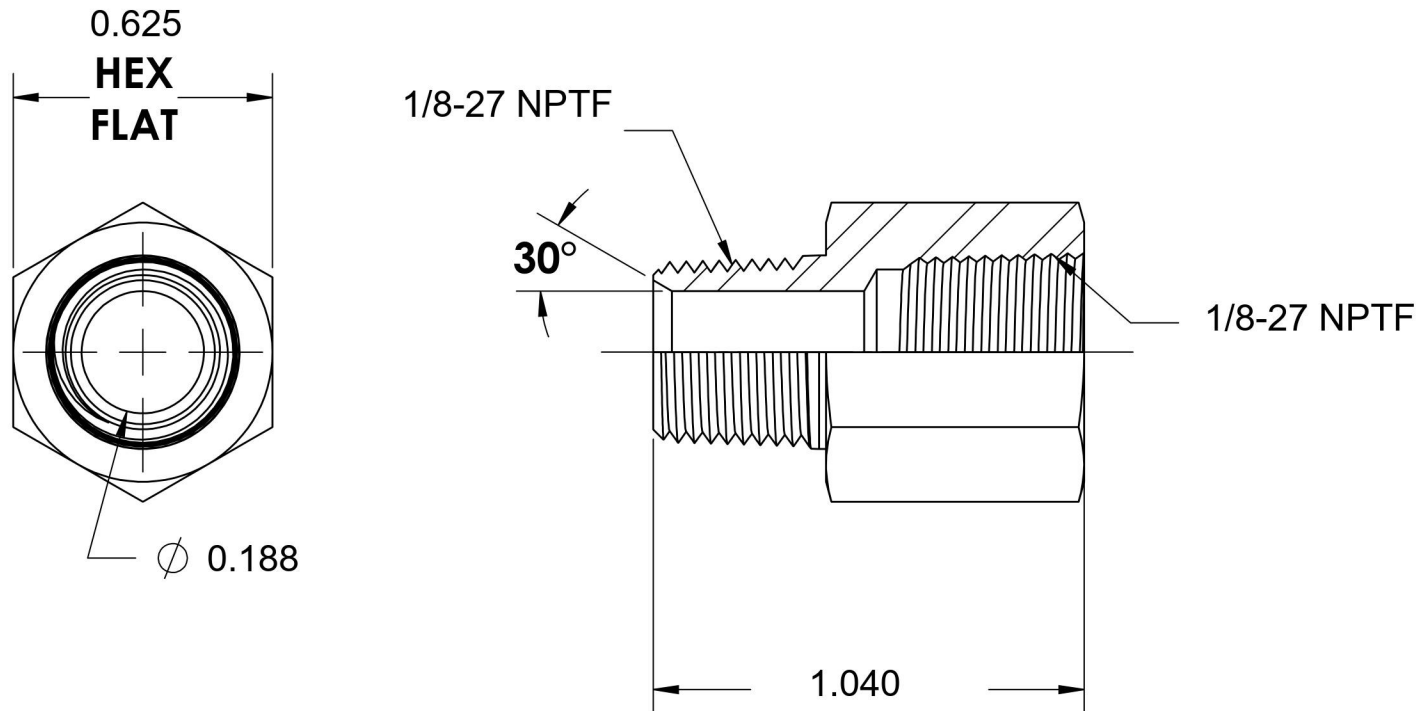

5405-02-02-SS

Stainless Steel, SAE J514 Pipe Expander, 1/8" Male NPTF 30° x 1/8" Female NPTF

6701 Cochran Road
Solon, Ohio 44139
Phone: (440) 248-1880
Toll Free: 1-888-331-1523

Temperature Rating	Material	Industry Standards	Series
-425°F to 1200°F	316/316L Stainless Steel	SAE J514 , SAE J476	5405-SS
Pressure Rating	Finish		Series Description
6000 psi	Passivated		SAE J514 Pipe Expander