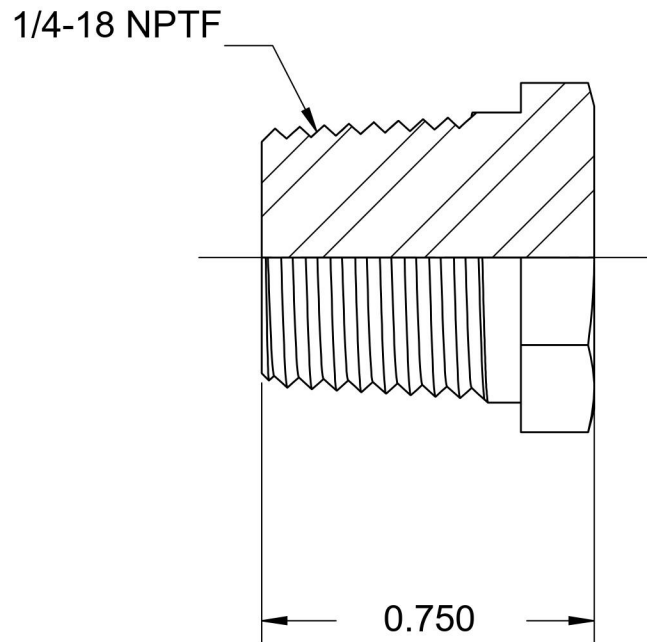

5406-P-04-SS

Stainless Steel, SAE J531 Pipe Hex Head Plug, 1/4" Male NPTF

6701 Cochran Road
Solon, Ohio 44139
Phone: (440) 248-1880
Toll Free: 1-888-331-1523

| | | | |
|---------------------------|--------------------------|---------------------------|-----------------------------|
| Temperature Rating | Material | Industry Standards | Series |
| -425°F to 1200°F | 316/316L Stainless Steel | SAE J531, SAE J476 | 5406-P-SS |
| Pressure Rating | Finish | | Series Description |
| 7200 psi | Passivated | | SAE J531 Pipe Hex Head Plug |