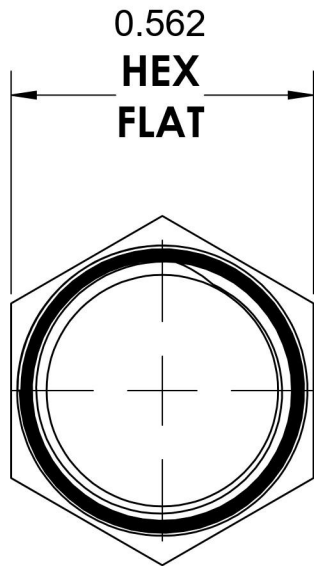

5406-P-04-SS

Stainless Steel, SAE J531 Pipe Hex Head Plug, 1/4" Male NPTF

6701 Cochran Road
Solon, Ohio 44139
Phone: (440) 248-1880
Toll Free: 1-888-331-1523

| | | | |
|---------------------------|--------------------------|---------------------------|-----------------------------|
| Temperature Rating | Material | Industry Standards | Series |
| -425°F to 1200°F | 316/316L Stainless Steel | SAE J531, SAE J476 | 5406-P-SS |
| Pressure Rating | Finish | | Series Description |
| 7200 psi | Passivated | | SAE J531 Pipe Hex Head Plug |