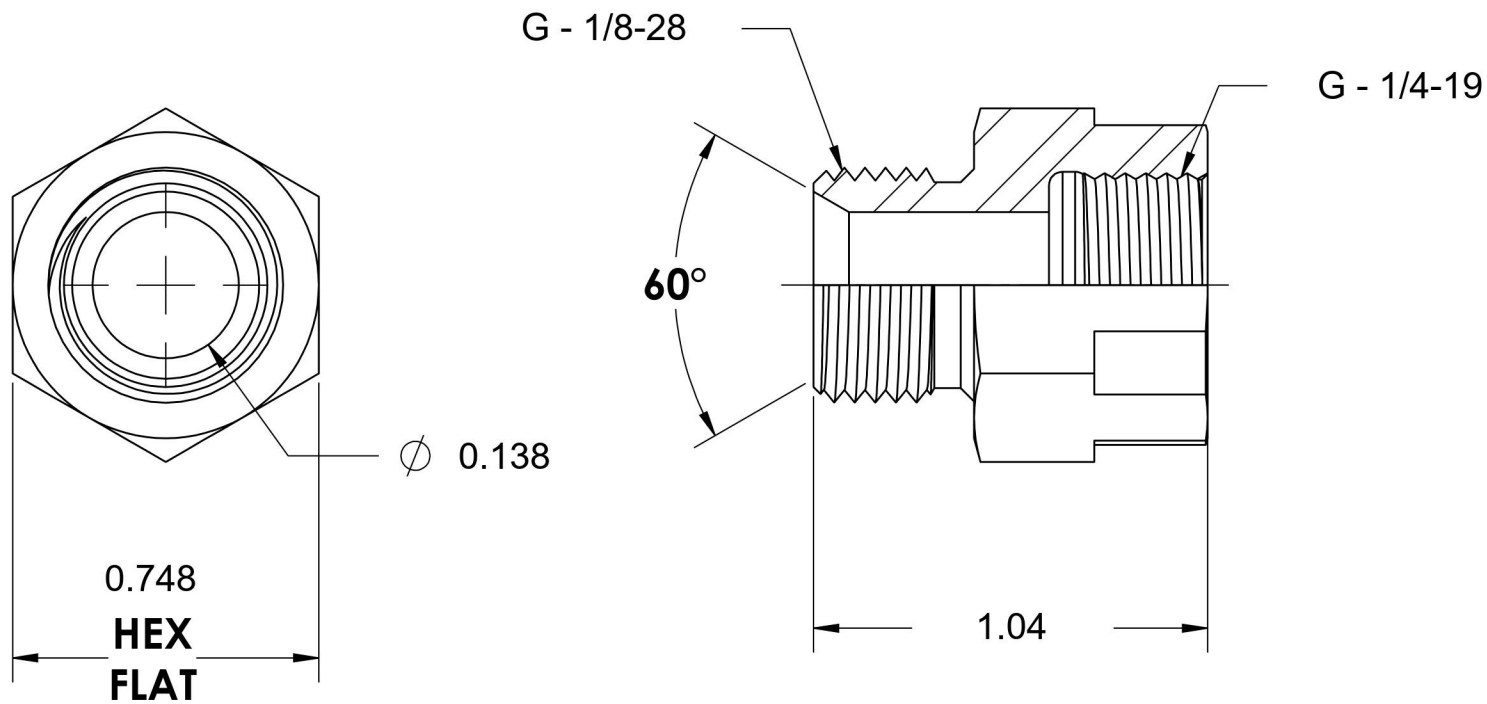

# 7017-02-04

Steel, ISO 1179 Female BSPG Gauge Port Connector, 1/8-28 Male BSPG 60° Line/Port x 1/4-19 Female BSPG Gauge Port

6701 Cochran Road  
Solon, Ohio 44139  
Phone: (440) 248-1880  
Toll Free: 1-888-331-1523

<b>Temperature Rating</b>	<b>Material</b>	<b>Industry Standards</b>	<b>Series</b>
-65°F to 500°F	C1045 / 12L14 Steel	ISO 1179, ISO 8434-6	7017
<b>Pressure Rating</b>	<b>Finish</b>	DIN 3852-2 ASTM B633	<b>Series Description</b>
5100 psi	Trivalent Zinc		ISO 1179 Female BSPG Gauge Port Connector