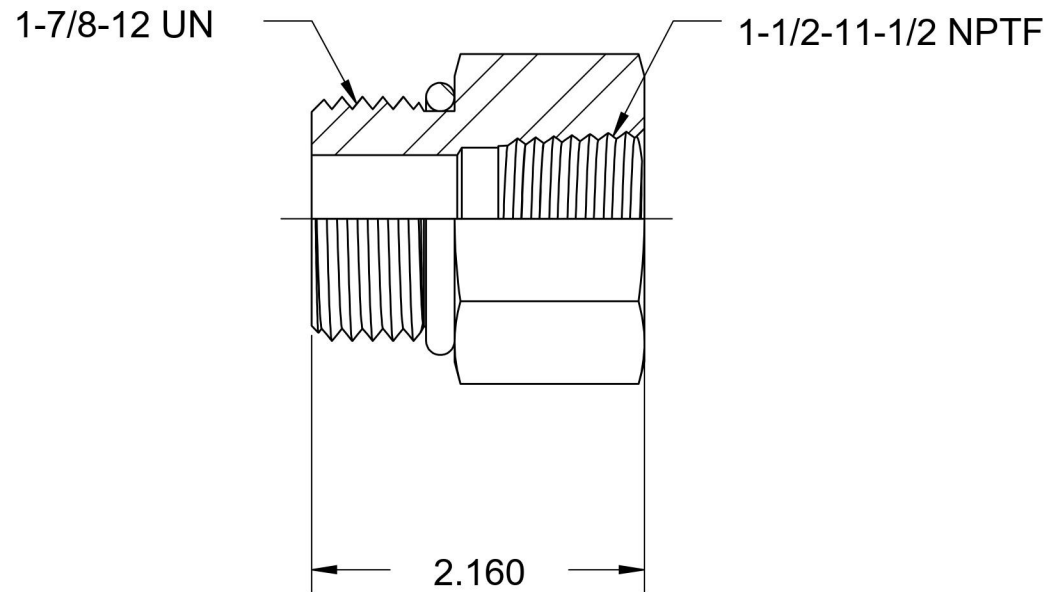

# 6405-24-24-O

Steel, SAE J1926 O-Ring Boss Female Adapter, 1-7/8-12 Male ORB x 1-1/2" Female NPTF

6701 Cochran Road  
Solon, Ohio 44139  
Phone: (440) 248-1880  
Toll Free: 1-888-331-1523

**Temperature Rating**

-40°F to 250°F

**Pressure Rating**

2000 psi

**Material**

C1045 / 12L14 Steel

**Finish**

Trivalent Zinc

**Industry Standards**