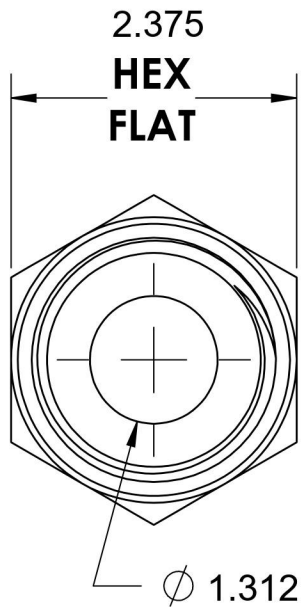

# 6405-24-24-O

Steel, SAE J1926 O-Ring Boss Female Adapter, 1-7/8-12 Male ORB x 1-1/2" Female NPTF

6701 Cochran Road  
Solon, Ohio 44139  
Phone: (440) 248-1880  
Toll Free: 1-888-331-1523

**Temperature Rating**

-40°F to 250°F

**Pressure Rating**

2000 psi

**Material**

C1045 / 12L14 Steel

**Finish**

Trivalent Zinc

**Industry Standards**