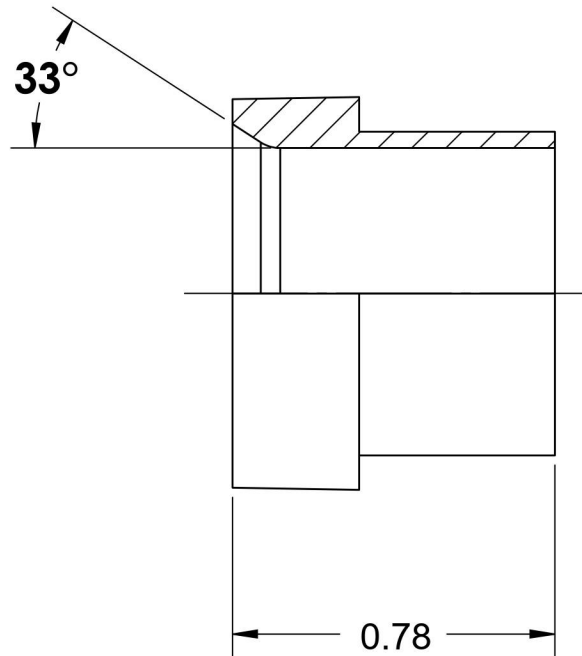

# 0319-16-B

Brass, SAE J514 37° Flare Tube Sleeve, 1" JIC Tube Sleeve

6701 Cochran Road  
Solon, Ohio 44139  
Phone: (440) 248-1880  
Toll Free: 1-888-331-1523

**Temperature Rating**

-325°F to 400°F

**Pressure Rating**

0319-B

**Series Description**

SAE J514 37° Flare Tube Sleeve