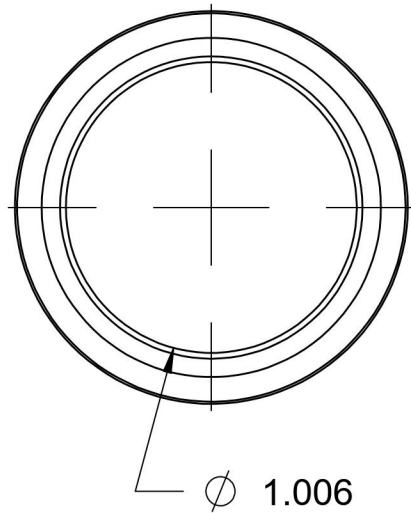

# 0319-16-B

Brass, SAE J514 37° Flare Tube Sleeve, 1" JIC Tube Sleeve

6701 Cochran Road  
Solon, Ohio 44139  
Phone: (440) 248-1880  
Toll Free: 1-888-331-1523

**Temperature Rating**

-325°F to 400°F

**Pressure Rating**

0319-B

**Series Description**

SAE J514 37° Flare Tube Sleeve