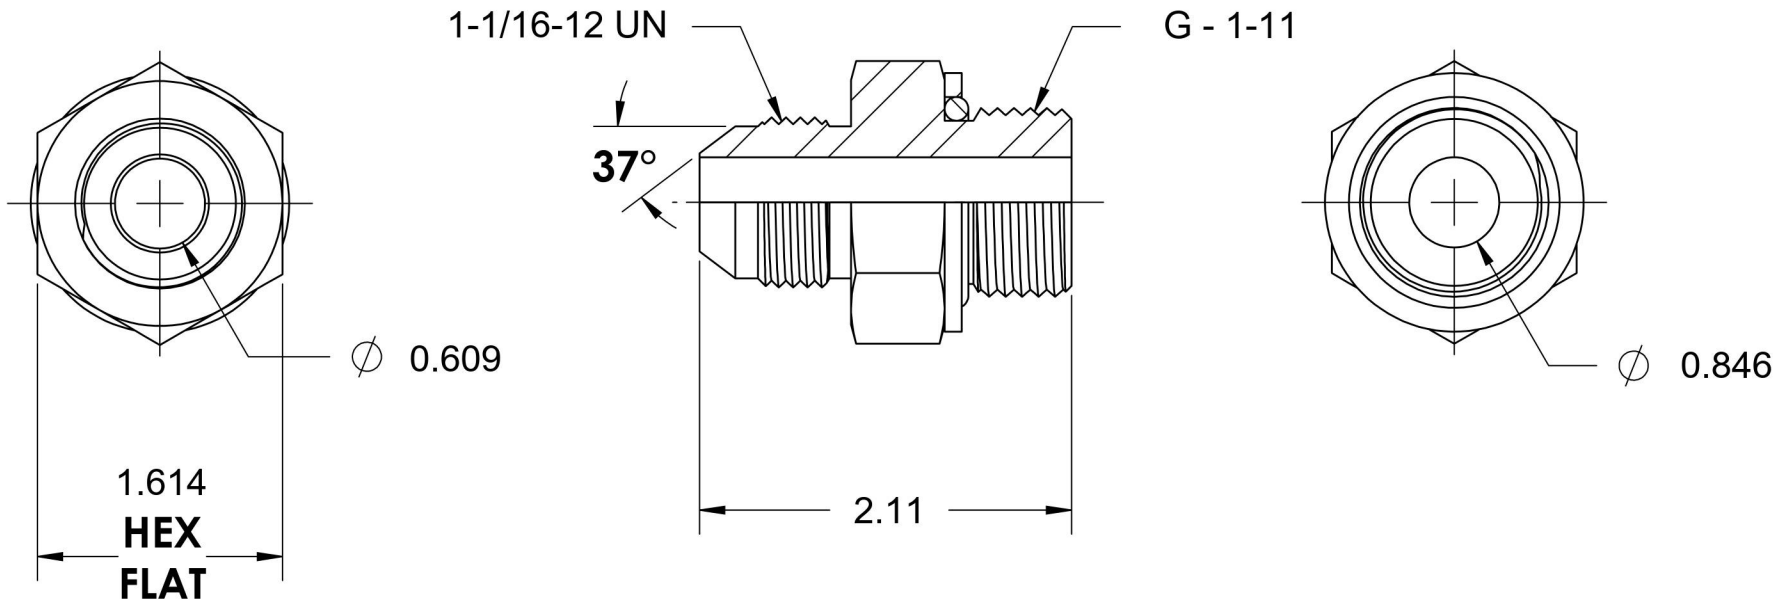

# 7012-12-16

Steel, SAE J514 37° Flare Male BSPP Type (G) Port Connector, 3/4" Male JIC x 1-11 Male BSPP ORR

6701 Cochran Road  
Solon, Ohio 44139  
Phone: (440) 248-1880  
Toll Free: 1-888-331-1523

<b>Temperature Rating</b> -40°F to 250°F	<b>Material</b> C1045 / 12L14 Steel	<b>Industry Standards</b> SAE J514, ISO 1179 ASTM B633	<b>Series</b> 7012-ORR
<b>Pressure Rating</b> 4000 psi	<b>Finish</b> Trivalent Zinc		<b>Series Description</b> SAE J514 37° Flare Male BSPP Type (G) Port Connector