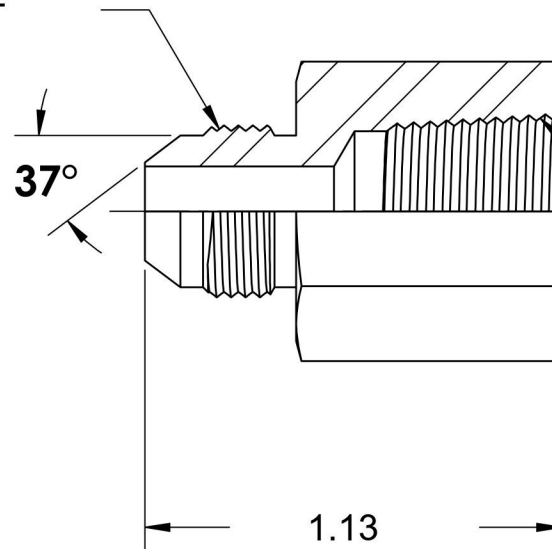

# 2405-03-02-SS

Stainless Steel, SAE J514 Flared Tube Female Connector, 3/16" Male JIC x 1/8" Female NPTF

3/8-24 UNF

1/8-27 NPTF

6701 Cochran Road  
Solon, Ohio 44139  
Phone: (440) 248-1880  
Toll Free: 1-888-331-1523

<b>Temperature Rating</b>	<b>Material</b>	<b>Industry Standards</b>	<b>Series</b>
-425°F to 1200°F	316/316L Stainless Steel	SAE J514 , SAE J476	2405-SS
<b>Pressure Rating</b>	<b>Finish</b>		<b>Series Description</b>
6000 psi	Passivated		SAE J514 Flared Tube Female Connector