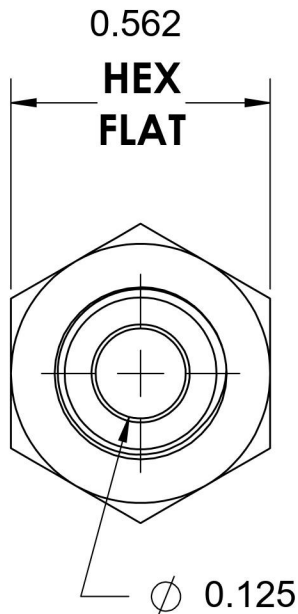

# 2405-03-02-SS

Stainless Steel, SAE J514 Flared Tube Female Connector, 3/16" Male JIC x 1/8" Female NPTF

3/8-24 UNF

1/8-27 NPTF

6701 Cochran Road  
Solon, Ohio 44139  
Phone: (440) 248-1880  
Toll Free: 1-888-331-1523

<b>Temperature Rating</b>	<b>Material</b>	<b>Industry Standards</b>	<b>Series</b>
-425°F to 1200°F	316/316L Stainless Steel	SAE J514 , SAE J476	2405-SS
<b>Pressure Rating</b>	<b>Finish</b>		<b>Series Description</b>
6000 psi	Passivated		SAE J514 Flared Tube Female Connector