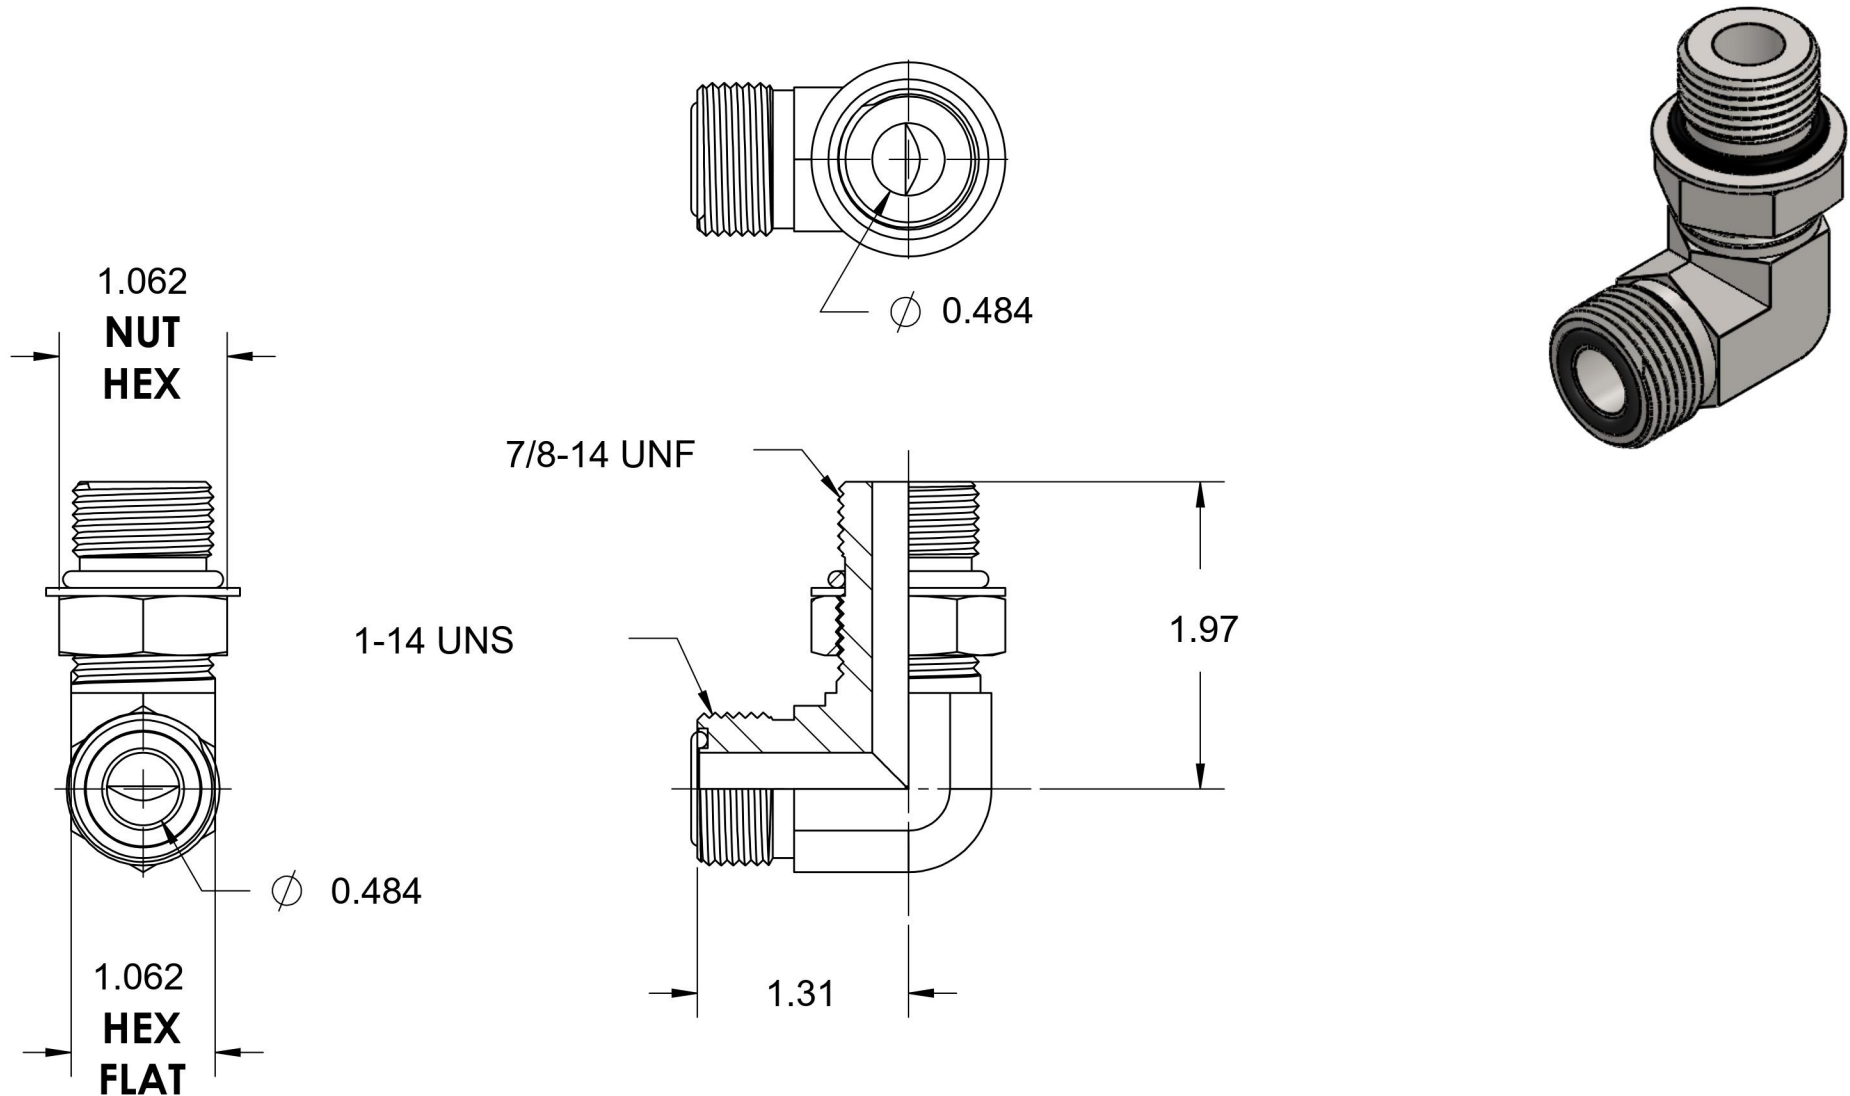

FS6801-10-10-NWO-SS

Stainless Steel, SAE J1453 O-Ring Face Seal 90° Adjustable Port Elbow, 5/8" Male ORFS x 7/8-14 Male Adjustable ORB

6701 Cochran Road
Solon, Ohio 44139
Phone: (440) 248-1880
Toll Free: 1-888-331-1523

Temperature Rating	Material	Industry Standards	Series
-40°F to 250°F	316/316L Stainless Steel	SAE J1453, SAE J1926-2	FS6801-NWO-SS
Pressure Rating	Finish		Series Description
6000 psi	Passivated		SAE J1453 O-Ring Face Seal 90° Adjustable Port Elbow