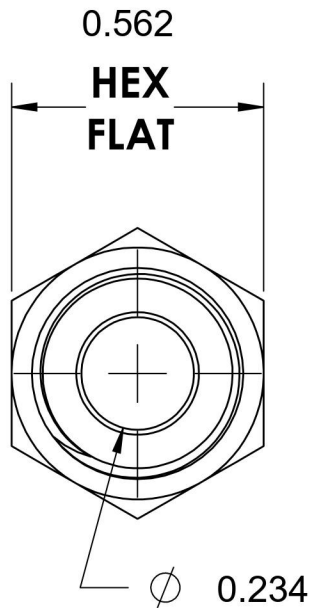

2404-05-02-B

Brass, SAE J514 37° Flare Male Connector, 5/16" Male JIC x 1/8" Male NPTF 30°

6701 Cochran Road
Solon, Ohio 44139
Phone: (440) 248-1880
Toll Free: 1-888-331-1523

Temperature Rating -325°F to 400°F	Material C360 Brass	Industry Standards SAE J514 , SAE J476	Series 2404-B
Pressure Rating 3300 psi	Finish Natural Finish		Series Description SAE J514 37° Flare Male Connector