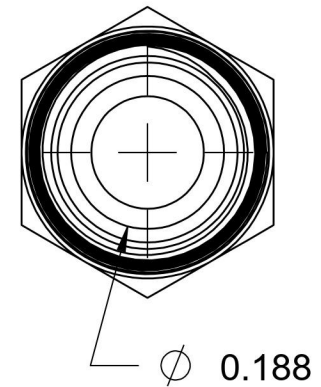

2404-05-02-B

Brass, SAE J514 37° Flare Male Connector, 5/16" Male JIC x 1/8" Male NPTF 30°

6701 Cochran Road
Solon, Ohio 44139
Phone: (440) 248-1880
Toll Free: 1-888-331-1523

Temperature Rating -325°F to 400°F	Material C360 Brass	Industry Standards SAE J514 , SAE J476	Series 2404-B
Pressure Rating 3300 psi	Finish Natural Finish		Series Description SAE J514 37° Flare Male Connector