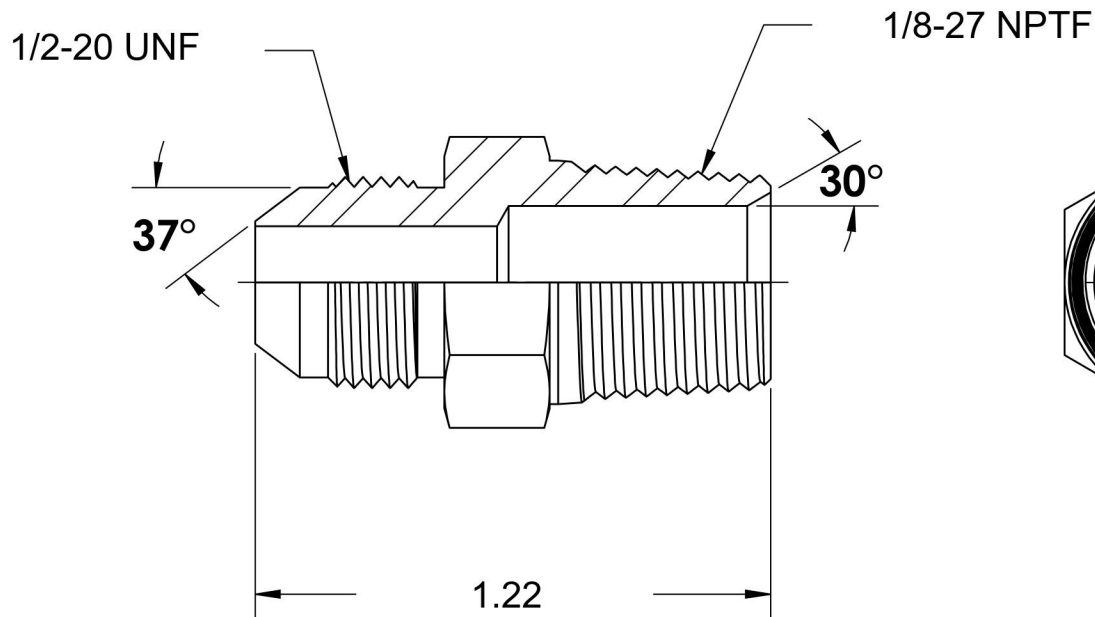

2404-05-02-B

Brass, SAE J514 37° Flare Male Connector, 5/16" Male JIC x 1/8" Male NPTF 30°

6701 Cochran Road
Solon, Ohio 44139
Phone: (440) 248-1880
Toll Free: 1-888-331-1523

Temperature Rating -325°F to 400°F	Material C360 Brass	Industry Standards SAE J514 , SAE J476	Series 2404-B
Pressure Rating 3300 psi	Finish Natural Finish		Series Description SAE J514 37° Flare Male Connector