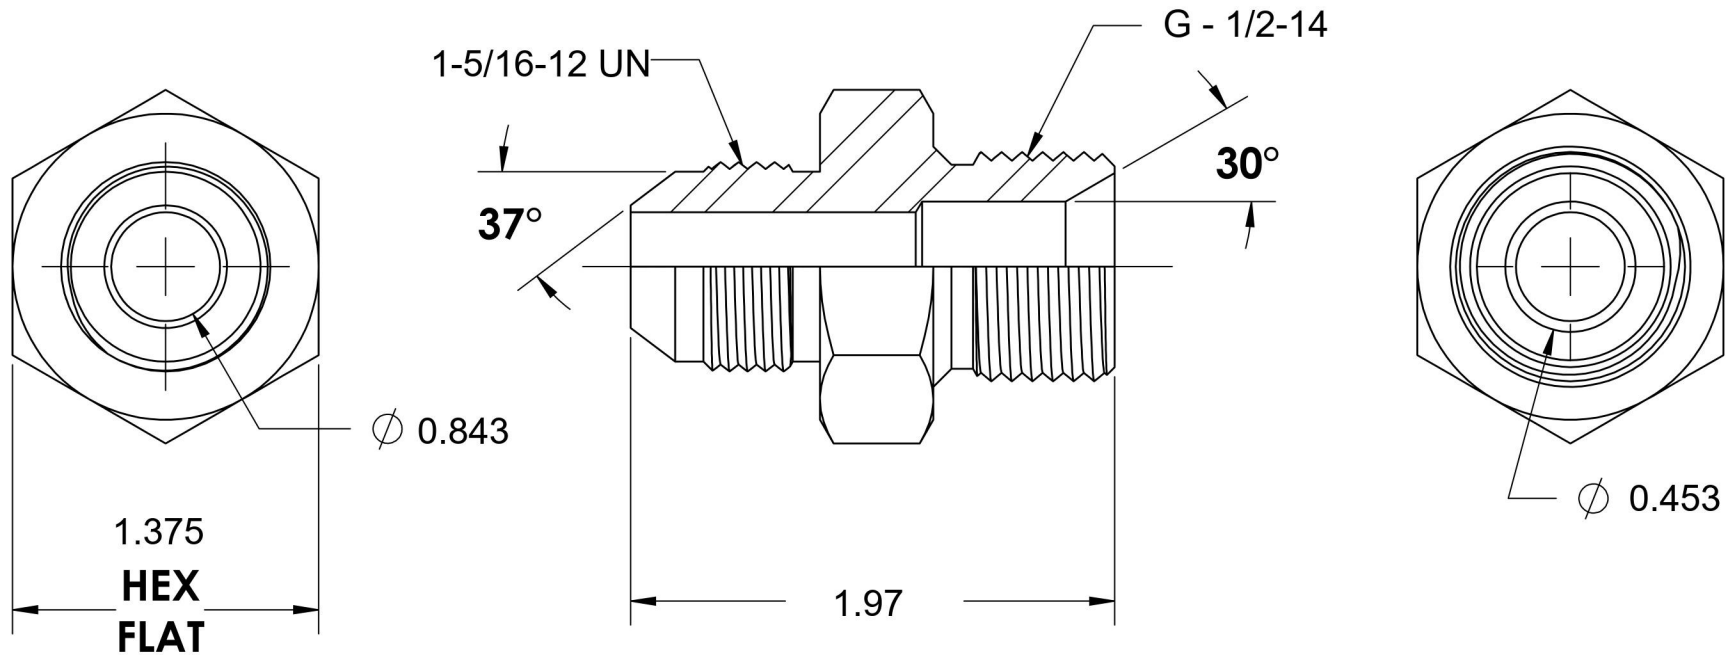

7002-16-08-SS

Stainless Steel, SAE J514 37° Flare Male BSPP Port/Line Connector, 1" Male JIC x 1/2-14 Male BSPP 60° Line/Port

6701 Cochran Road
Solon, Ohio 44139
Phone: (440) 248-1880
Toll Free: 1-888-331-1523

Temperature Rating	Material	Industry Standards	Series
-425°F to 1200°F	316/316L Stainless Steel	SAE J514, ISO 1179	7002-SS
Pressure Rating	Finish	ISO 8434-6	Series Description
2900 psi	Passivated		SAE J514 37° Flare Male BSPP Port/Line Connector