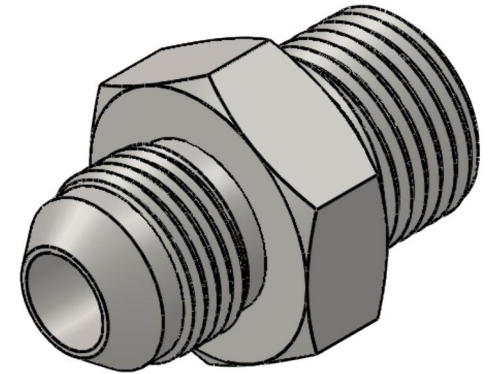

7002-16-08-SS

Stainless Steel, SAE J514 37° Flare Male BSPP Port/Line Connector, 1" Male JIC x 1/2-14 Male BSPP 60° Line/Port

6701 Cochran Road
Solon, Ohio 44139
Phone: (440) 248-1880
Toll Free: 1-888-331-1523

Temperature Rating	Material	Industry Standards	Series
-425°F to 1200°F	316/316L Stainless Steel	SAE J514, ISO 1179	7002-SS
Pressure Rating	Finish	ISO 8434-6	Series Description
2900 psi	Passivated		SAE J514 37° Flare Male BSPP Port/Line Connector