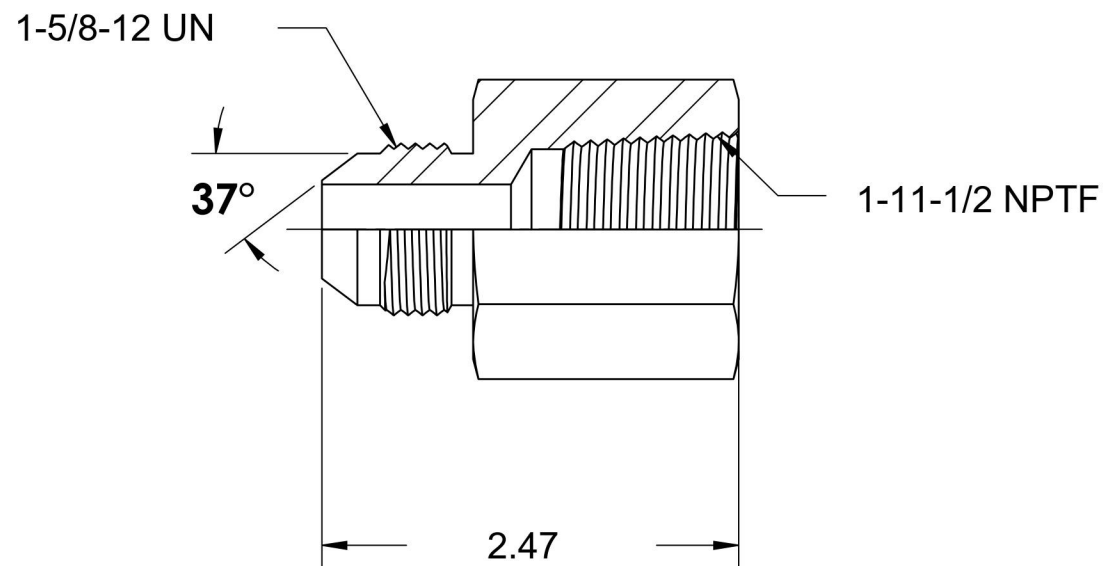

# 2405-20-16

Steel, SAE J514 Flared Tube Female Connector, 1-1/4" Male JIC x 1" Female NPTF

6701 Cochran Road  
Solon, Ohio 44139  
Phone: (440) 248-1880  
Toll Free: 1-888-331-1523

**Temperature Rating**

-65°F to 500°F

**Pressure Rating**

3000 psi

**Material**

C1045/12L14 Steel

**Finish**

Trivalent Zinc

**Industry Standards**

SAE J514 , SAE J476  
ASTM B633

**Series**

2405

**Series Description**

SAE J514 Flared Tube  
Female Connector