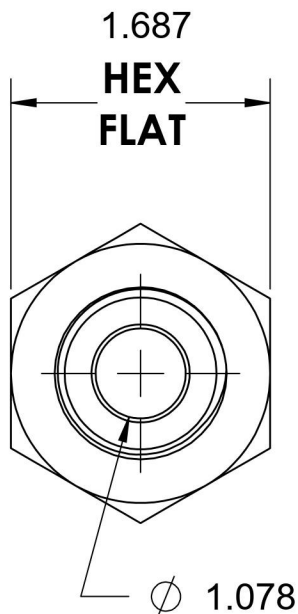

# 2405-20-16

Steel, SAE J514 Flared Tube Female Connector, 1-1/4" Male JIC x 1" Female NPTF

6701 Cochran Road  
Solon, Ohio 44139  
Phone: (440) 248-1880  
Toll Free: 1-888-331-1523

**Temperature Rating**