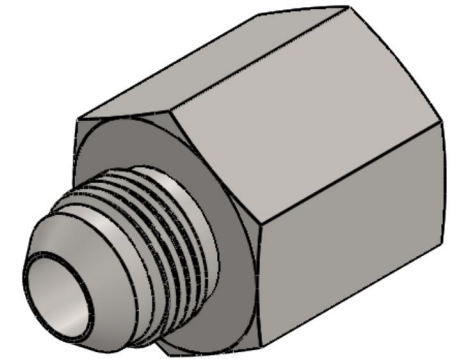

# 2405-20-16

Steel, SAE J514 Flared Tube Female Connector, 1-1/4" Male JIC x 1" Female NPTF

6701 Cochran Road  
Solon, Ohio 44139  
Phone: (440) 248-1880  
Toll Free: 1-888-331-1523

**Temperature Rating**

-65°F to 500°F

**Pressure Rating**

3000 psi

**Material**

C1045/12L14 Steel

**Finish**

Trivalent Zinc

**Industry Standards**

SAE J514 , SAE J476  
ASTM B633

**Series**

2405

**Series Description**

SAE J514 Flared Tube  
Female Connector