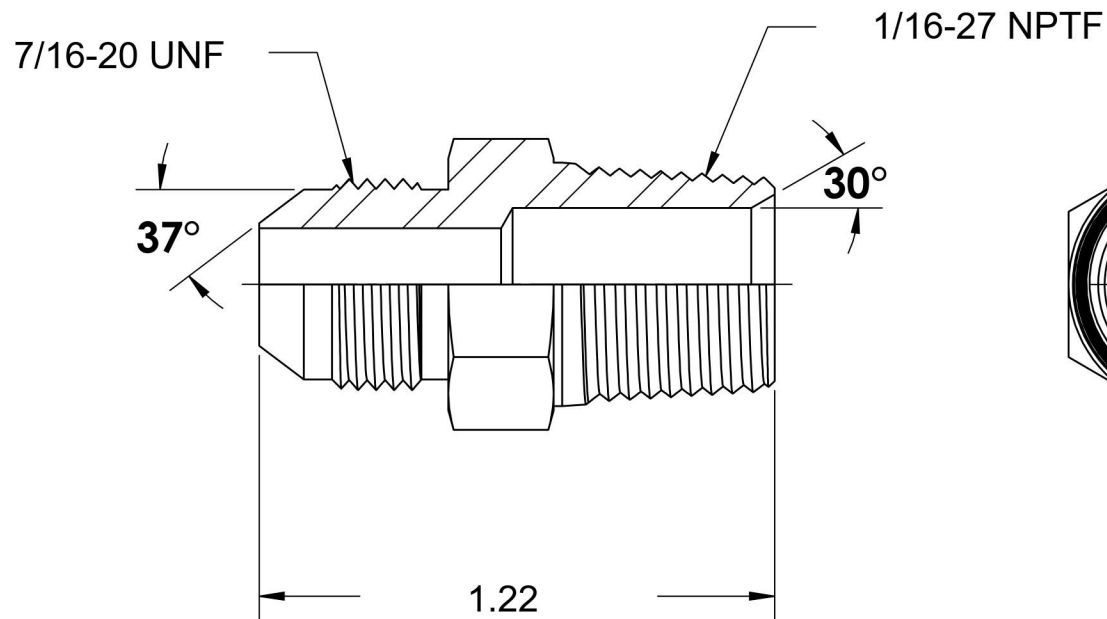

# 2404-04-01

Steel, SAE J514 37° Flare Male Connector, 1/4" Male JIC x 1/16" Male NPTF 30°

6701 Cochran Road  
Solon, Ohio 44139  
Phone: (440) 248-1880  
Toll Free: 1-888-331-1523

<b>Temperature Rating</b>	<b>Material</b>	<b>Industry Standards</b>	<b>Series</b>
-65°F to 500°F	C1045/12L14 Steel	SAE J514 , SAE J476 ASTM B633	2404
<b>Pressure Rating</b>	<b>Finish</b>		<b>Series Description</b>
6000 psi	Trivalent Zinc		SAE J514 37° Flare Male Connector