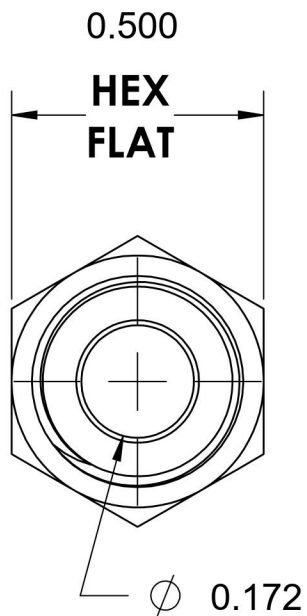

# 2404-04-01

Steel, SAE J514 37° Flare Male Connector, 1/4" Male JIC x 1/16" Male NPTF 30°

6701 Cochran Road  
Solon, Ohio 44139  
Phone: (440) 248-1880  
Toll Free: 1-888-331-1523

<b>Temperature Rating</b>	<b>Material</b>	<b>Industry Standards</b>	<b>Series</b>
-65°F to 500°F	C1045/12L14 Steel	SAE J514 , SAE J476 ASTM B633	2404
<b>Pressure Rating</b>	<b>Finish</b>		<b>Series Description</b>
6000 psi	Trivalent Zinc		SAE J514 37° Flare Male Connector