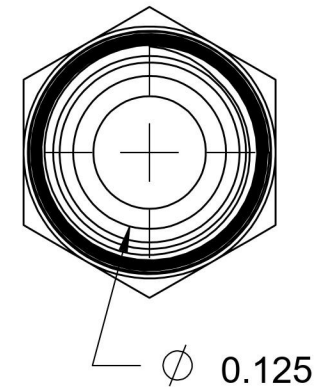

# 2404-04-01

Steel, SAE J514 37° Flare Male Connector, 1/4" Male JIC x 1/16" Male NPTF 30°

6701 Cochran Road  
Solon, Ohio 44139  
Phone: (440) 248-1880  
Toll Free: 1-888-331-1523

<b>Temperature Rating</b>	<b>Material</b>	<b>Industry Standards</b>	<b>Series</b>
-65°F to 500°F	C1045/12L14 Steel	SAE J514 , SAE J476 ASTM B633	2404
<b>Pressure Rating</b>	<b>Finish</b>		<b>Series Description</b>
6000 psi	Trivalent Zinc		SAE J514 37° Flare Male Connector