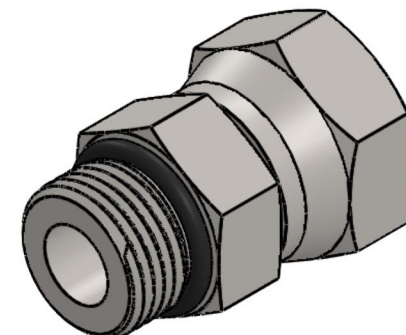

6900-10-08-O-SS

Stainless Steel, SAE J514 NPSM Swivel Port Connector, 7/8-14 Male ORB x 1/2" Female NPSM Swivel

6701 Cochran Road
Solon, Ohio 44139
Phone: (440) 248-1880
Toll Free: 1-888-331-1523

Temperature Rating

-40°F to 250°F

Pressure Rating

5000 psi

Material

316/316L Stainless Steel

Finish

Passivated

Industry Standards

SAE J514, SAE J476
SAE J1926-3, SAE J515

Series

6900-O-SS

Series Description

SAE J514 NPSM Swivel Port Connector