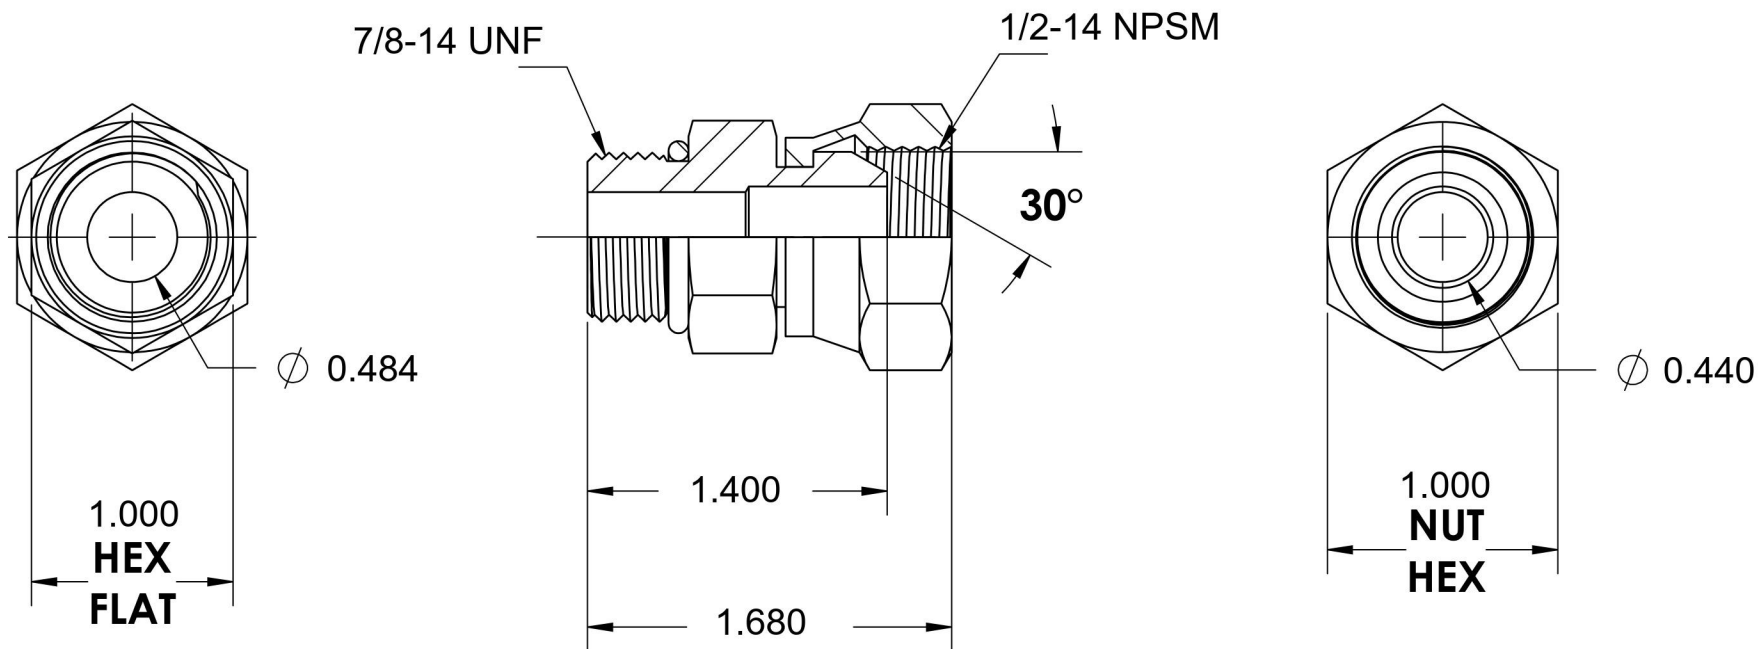

6900-10-08-O-SS

Stainless Steel, SAE J514 NPSM Swivel Port Connector, 7/8-14 Male ORB x 1/2" Female NPSM Swivel

6701 Cochran Road
Solon, Ohio 44139
Phone: (440) 248-1880
Toll Free: 1-888-331-1523

Temperature Rating

-40°F to 250°F

Pressure Rating

5000 psi

Material

316/316L Stainless Steel

Finish

Passivated

Industry Standards