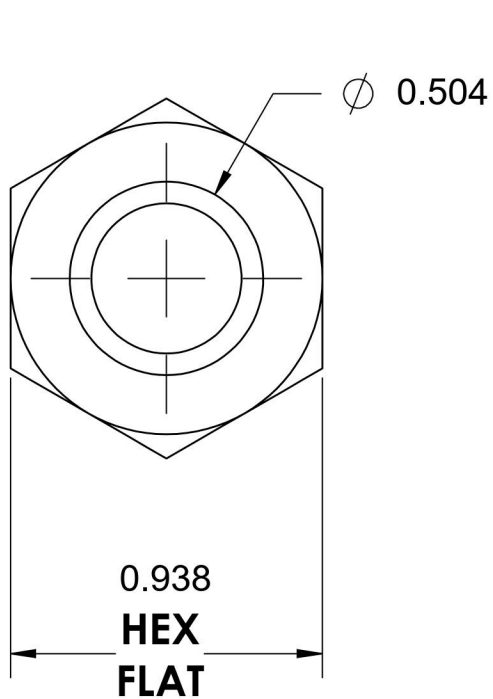

# 0403-08-10

Steel, SAE J514 Tube Bore Male Flared Connector, 1/2" Bore x 5/8" Male JIC

6701 Cochran Road  
Solon, Ohio 44139  
Phone: (440) 248-1880  
Toll Free: 1-888-331-1523

**Temperature Rating**

-65°F to 500°F

**Pressure Rating**

5000 psi

**Material**

1018/1020 Steel

**Finish**

Oil Dipped

**Industry Standards**

SAE J514

**Series**

0403

**Series Description**

SAE J514 Tube Bore  
Male Flared Connector