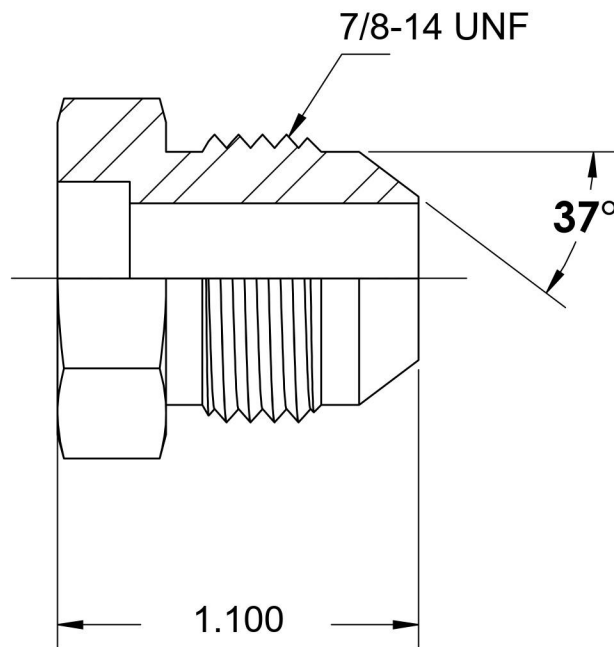

# 0403-08-10

Steel, SAE J514 Tube Bore Male Flared Connector, 1/2" Bore x 5/8" Male JIC

6701 Cochran Road  
Solon, Ohio 44139  
Phone: (440) 248-1880  
Toll Free: 1-888-331-1523

**Temperature Rating**

-65°F to 500°F

**Pressure Rating**

5000 psi

**Material**

1018/1020 Steel

**Finish**

Oil Dipped

**Industry Standards**

SAE J514

**Series**

0403

**Series Description**

SAE J514 Tube Bore  
Male Flared Connector