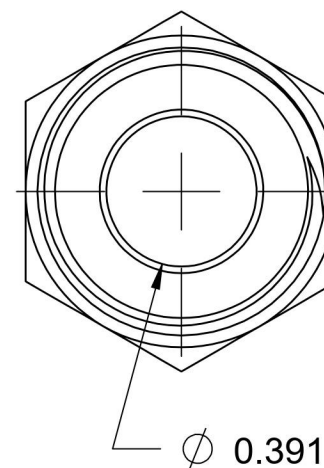

# 0403-08-10

Steel, SAE J514 Tube Bore Male Flared Connector, 1/2" Bore x 5/8" Male JIC

6701 Cochran Road  
Solon, Ohio 44139  
Phone: (440) 248-1880  
Toll Free: 1-888-331-1523

**Temperature Rating**

-65°F to 500°F

**Pressure Rating**

5000 psi

**Material**

1018/1020 Steel

**Finish**

Oil Dipped

**Industry Standards**

SAE J514

**Series**

0403

**Series Description**

SAE J514 Tube Bore  
Male Flared Connector