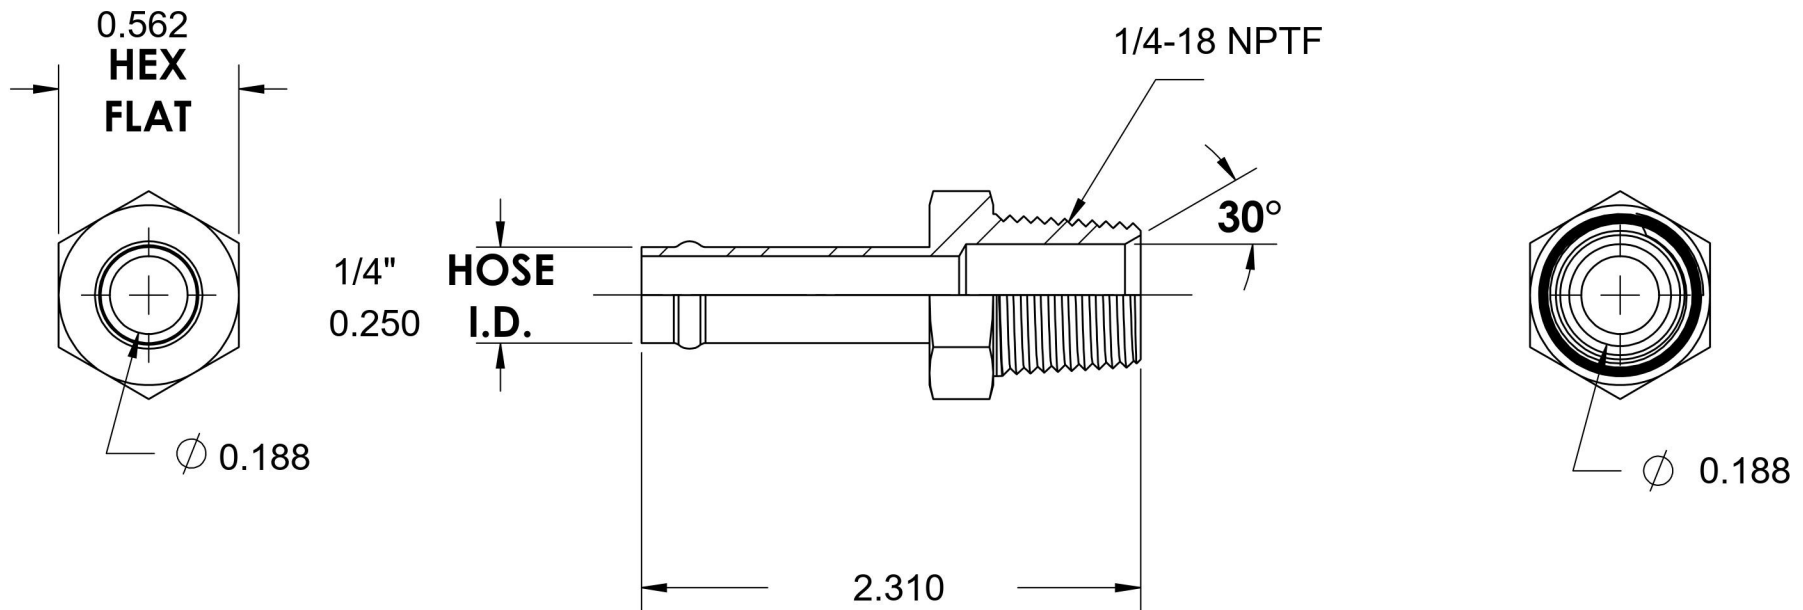

4404-04-04-B

Brass, SAE J1231 Hose Bead Male Connector, 1/4" Beaded Hose Barb x 1/4" Male NPTF 30°

6701 Cochran Road
Solon, Ohio 44139
Phone: (440) 248-1880
Toll Free: 1-888-331-1523

Temperature Rating	Material	Industry Standards	Series
-325°F to 400°F	C36000 Brass	SAE J1231, SAE J476	4404-B
Pressure Rating	Finish		Series Description
150 psi	Natural Finish		SAE J1231 Hose Bead Male Connector