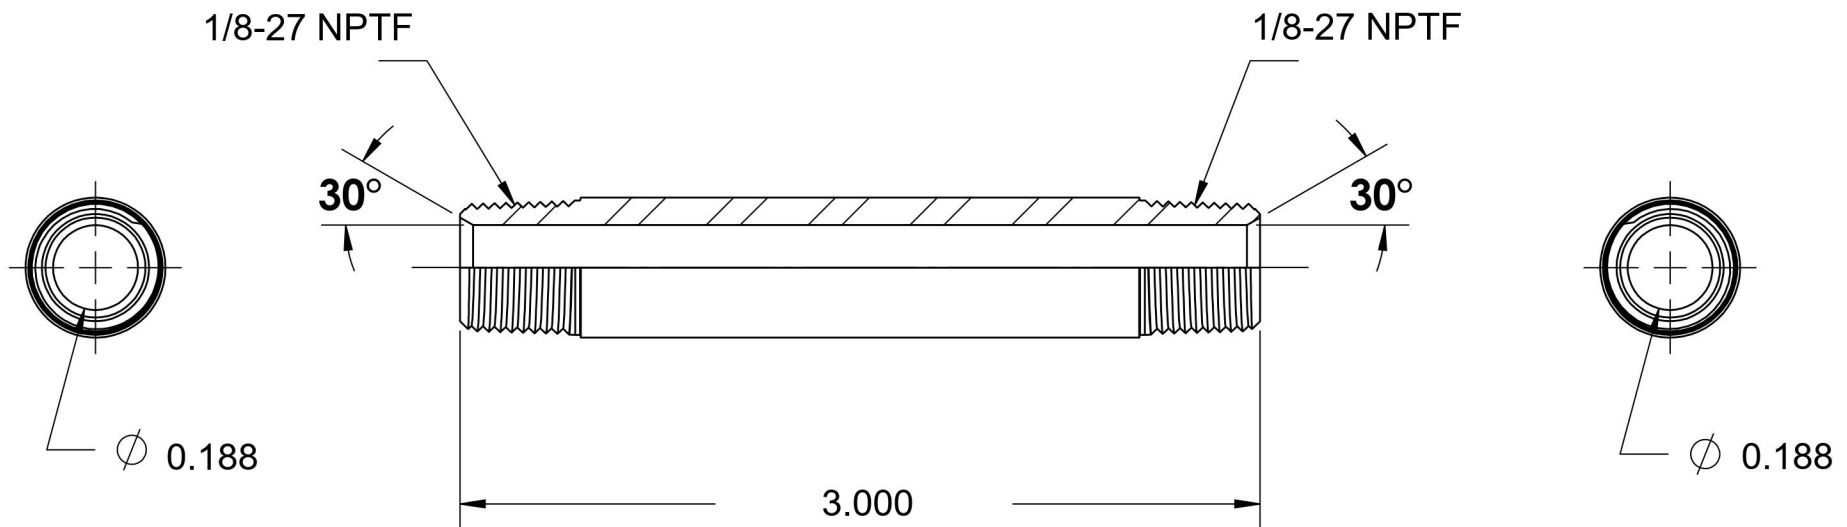

5404-N-02X3.000-B

Brass, SAE J514 Pipe Long Nipple, 1/8" Male NPTF 30° x 1/8" Male NPTF 30°

6701 Cochran Road
Solon, Ohio 44139
Phone: (440) 248-1880
Toll Free: 1-888-331-1523

Temperature Rating -325°F to 400°F	Material C36000 Brass	Industry Standards SAE J514, SAE J476	Series 5404-N-B
Pressure Rating 3900 psi	Finish Natural Finish		Series Description SAE J514 Pipe Long Nipple