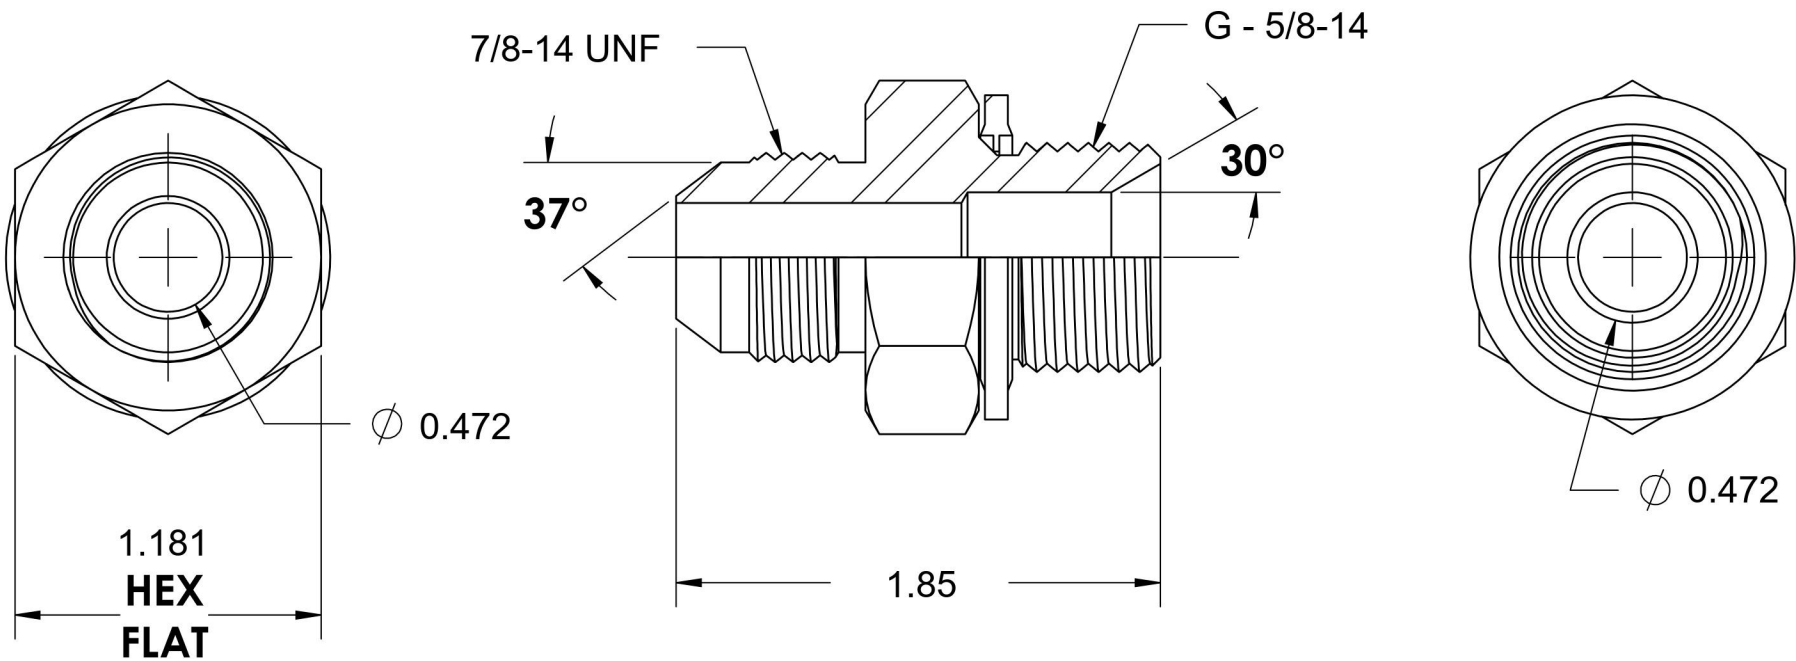

# 7002-10-10-BS

Steel, SAE J514 37° Flare BSPP Type (D) Bonded Seal Port/Line Adapter, 5/8" Male JIC x 5/8-14 Male BSPP 60° Line/Port

6701 Cochran Road  
Solon, Ohio 44139  
Phone: (440) 248-1880  
Toll Free: 1-888-331-1523

<b>Temperature Rating</b>	<b>Material</b>	<b>Industry Standards</b>	<b>Series</b>
-22°F to 257°F	C1045/12L14 Steel	SAE J514, ISO 1179	7002-BS
<b>Pressure Rating</b>	<b>Finish</b>	ASTM B633	<b>Series Description</b>
2900 psi	Trivalent Zinc		SAE J514 37° Flare BSPP Type (D) Bonded Seal Port/Line Adapter