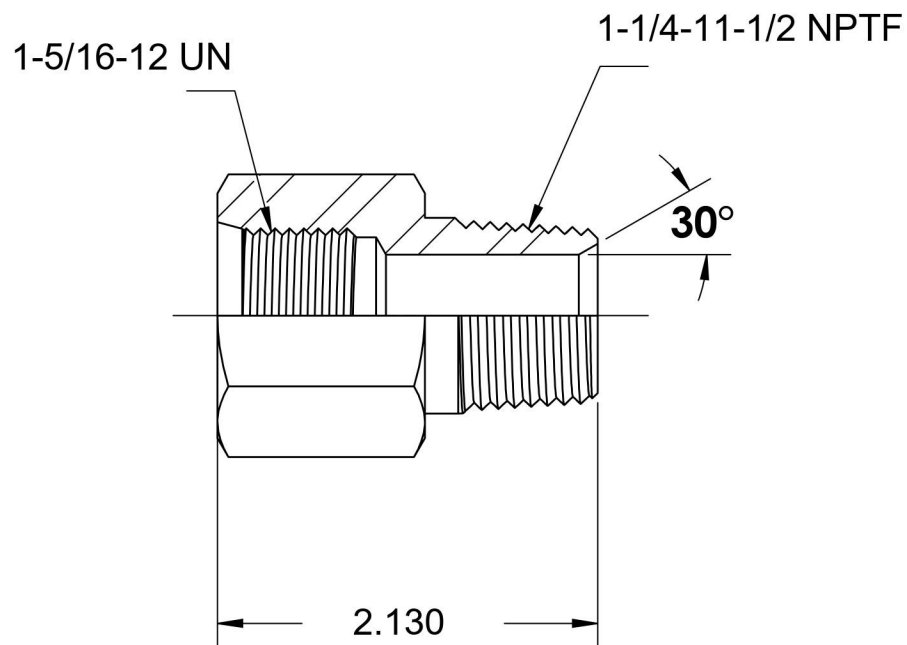

6404-16-20

Steel, SAE J1926 O-Ring Boss Male Adapter, 1-5/16-12 Female ORB x 1-1/4" Male NPTF 30°

6701 Cochran Road
Solon, Ohio 44139
Phone: (440) 248-1880
Toll Free: 1-888-331-1523

Temperature Rating	Material	Industry Standards	Series
-65°F to 500°F	C1045/12L14 Steel	SAE J1926-1, SAE J476 ASTM B633	6404
Pressure Rating	Finish		Series Description
3000 psi	Trivalent Zinc		SAE J1926 O-Ring Boss Male Adapter