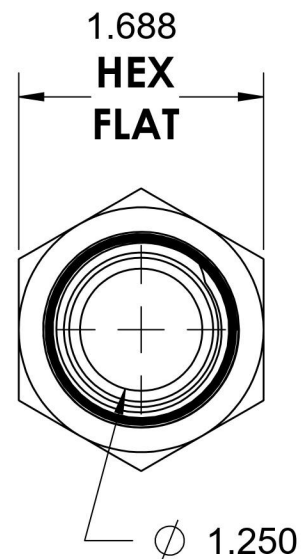

6404-16-20

Steel, SAE J1926 O-Ring Boss Male Adapter, 1-5/16-12 Female ORB x 1-1/4" Male NPTF 30°

6701 Cochran Road
Solon, Ohio 44139
Phone: (440) 248-1880
Toll Free: 1-888-331-1523

Temperature Rating	Material	Industry Standards	Series
-65°F to 500°F	C1045/12L14 Steel	SAE J1926-1, SAE J476 ASTM B633	6404
Pressure Rating	Finish		Series Description
3000 psi	Trivalent Zinc		SAE J1926 O-Ring Boss Male Adapter