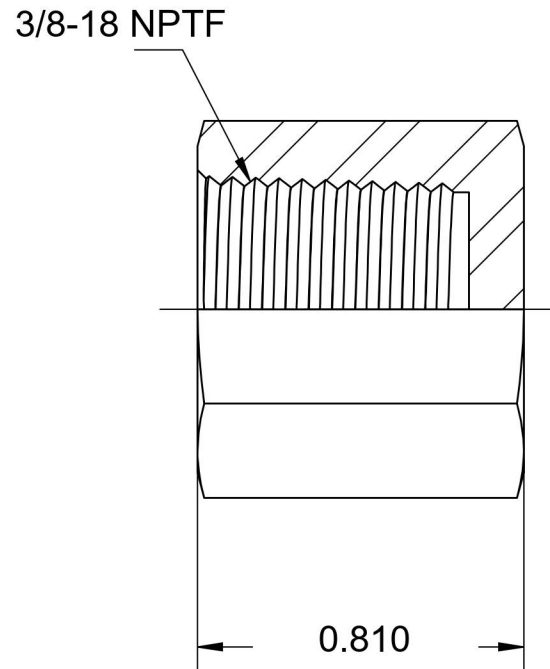

5406-C-06-B

Brass, SAE J514 Pipe Cap, 3/8" Female NPTF

6701 Cochran Road
Solon, Ohio 44139
Phone: (440) 248-1880
Toll Free: 1-888-331-1523

Temperature Rating

-325°F to 400°F

Pressure Rating

3300 psi

Material

SAE J514 Pipe Cap