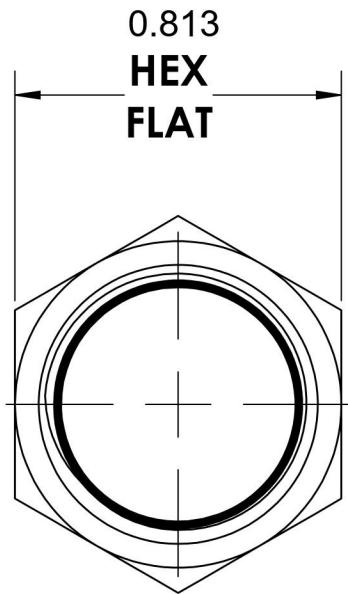

5406-C-06-B

Brass, SAE J514 Pipe Cap, 3/8" Female NPTF

6701 Cochran Road
Solon, Ohio 44139
Phone: (440) 248-1880
Toll Free: 1-888-331-1523

Temperature Rating

-325°F to 400°F

Pressure Rating

3300 psi

Material