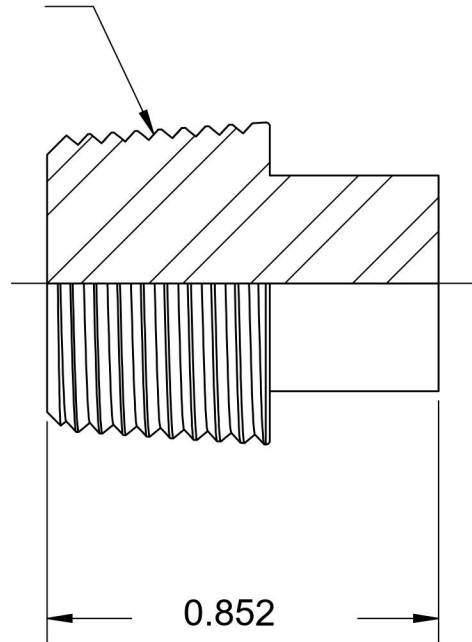

5406-SHP-06-B

Brass, SAE J531 Pipe Square Head Plug, 3/8" Male NPTF

3/8-18 NPTF

0.852

0.437

HEX

6701 Cochran Road
Solon, Ohio 44139
Phone: (440) 248-1880
Toll Free: 1-888-331-1523

Temperature Rating -325°F to 400°F	Material C36000 Brass	Industry Standards SAE J531, SAE J476	Series 5406-SHP
Pressure Rating 3300psi	Finish Natural Finish		Series Description SAE J531 Pipe Square Head Plug