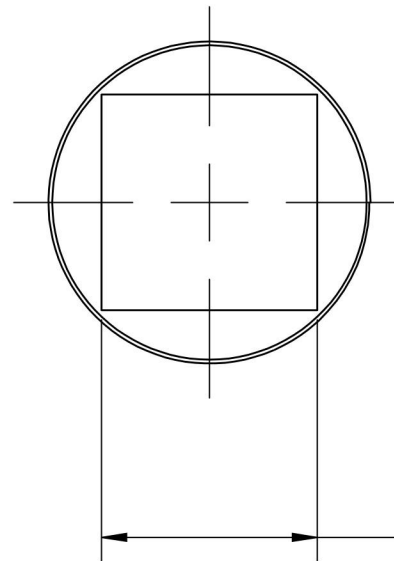

5406-SHP-06-B

Brass, SAE J531 Pipe Square Head Plug, 3/8" Male NPTF

3/8-18 NPTF

0.852

0.437

HEX

6701 Cochran Road
Solon, Ohio 44139
Phone: (440) 248-1880
Toll Free: 1-888-331-1523

Temperature Rating -325°F to 400°F	Material C36000 Brass	Industry Standards SAE J531, SAE J476	Series 5406-SHP
Pressure Rating 3300psi	Finish Natural Finish		Series Description SAE J531 Pipe Square Head Plug