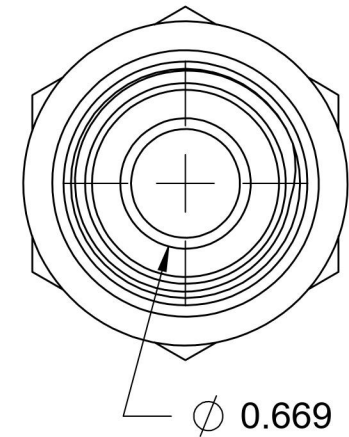

7002-10-12-BS

Steel, SAE J514 37° Flare BSPP Type (D) Bonded Seal Port/Line Adapter, 5/8" Male JIC x 3/4-14 Male BSPP 60° Line/Port

6701 Cochran Road
Solon, Ohio 44139
Phone: (440) 248-1880
Toll Free: 1-888-331-1523

Temperature Rating -22°F to 257°F	Material C1045/12L14 Steel	Industry Standards SAE J514, ISO 1179 ASTM B633	Series 7002-BS
Pressure Rating 2900 psi	Finish Trivalent Zinc		Series Description SAE J514 37° Flare BSPP Type (D) Bonded Seal Port/Line Adapter