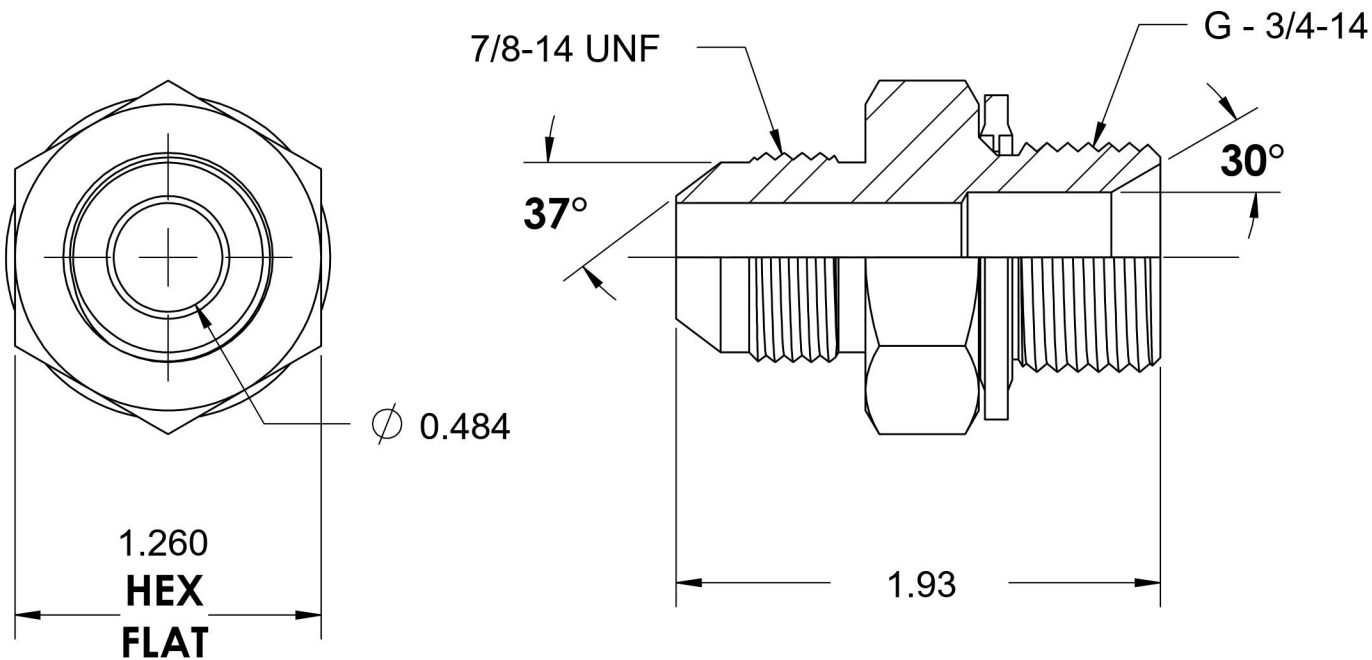

7002-10-12-BS

Steel, SAE J514 37° Flare BSPP Type (D) Bonded Seal Port/Line Adapter, 5/8" Male JIC x 3/4-14 Male BSPP 60° Line/Port

6701 Cochran Road
Solon, Ohio 44139
Phone: (440) 248-1880
Toll Free: 1-888-331-1523

Temperature Rating -22°F to 257°F	Material C1045/12L14 Steel	Industry Standards SAE J514, ISO 1179 ASTM B633	Series 7002-BS
Pressure Rating 2900 psi	Finish Trivalent Zinc		Series Description SAE J514 37° Flare BSPP Type (D) Bonded Seal Port/Line Adapter