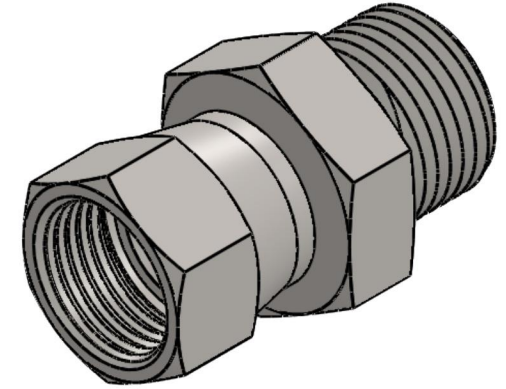

# 7022-20-16

Steel, SAE J514 37° Flare Swivel Male BSPB Port/Line Connector, 1-1/4" Female JIC Swivel x 1-11 Male BSPB 60° Line/Port

6701 Cochran Road  
Solon, Ohio 44139  
Phone: (440) 248-1880  
Toll Free: 1-888-331-1523

<b>Temperature Rating</b>	<b>Material</b>	<b>Industry Standards</b>	<b>Series</b>
-65°F to 500°F	C1045 / 12L14 Steel	SAE J514, ISO 1179	7022
<b>Pressure Rating</b>	<b>Finish</b>	ISO 8434-6, ASTM B633	<b>Series Description</b>
1700 psi	Trivalent Zinc		SAE J514 37° Flare Swivel Male BSPB Port/Line Connector