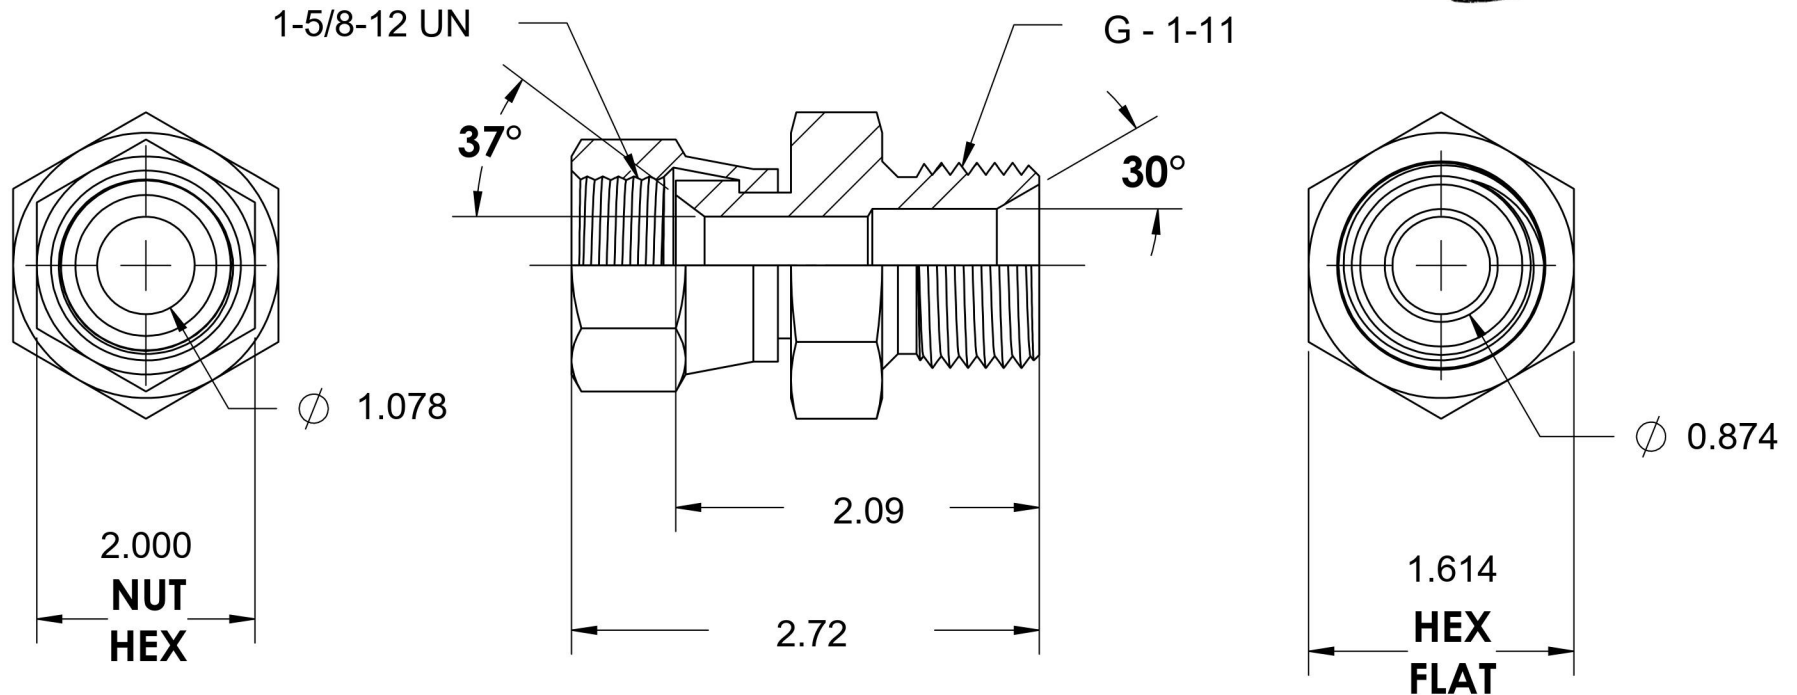

# 7022-20-16

Steel, SAE J514 37° Flare Swivel Male BSPB Port/Line Connector, 1-1/4" Female JIC Swivel x 1-11 Male BSPB 60° Line/Port

6701 Cochran Road  
Solon, Ohio 44139  
Phone: (440) 248-1880  
Toll Free: 1-888-331-1523

<b>Temperature Rating</b>	<b>Material</b>	<b>Industry Standards</b>	<b>Series</b>
-65°F to 500°F	C1045 / 12L14 Steel	SAE J514, ISO 1179	7022
<b>Pressure Rating</b>	<b>Finish</b>	ISO 8434-6, ASTM B633	<b>Series Description</b>
1700 psi	Trivalent Zinc		SAE J514 37° Flare Swivel Male BSPB Port/Line Connector