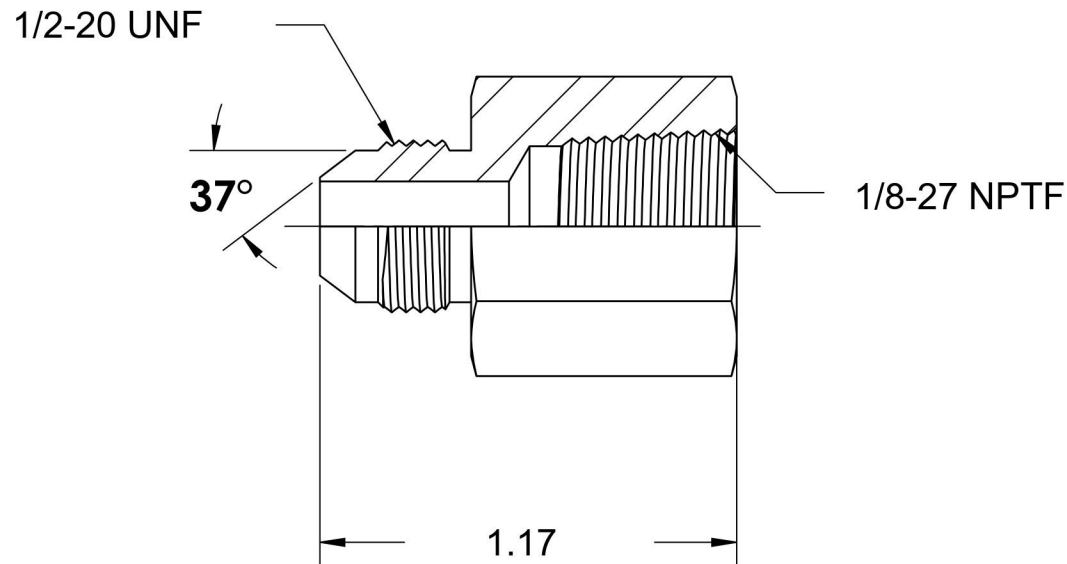

2405-05-02

Steel, SAE J514 Flared Tube Female Connector, 5/16" Male JIC x 1/8" Female NPTF

6701 Cochran Road
Solon, Ohio 44139
Phone: (440) 248-1880
Toll Free: 1-888-331-1523

Temperature Rating

-65°F to 500°F

Series

2405

Series Description

SAE J514 Flared Tube
Female Connector