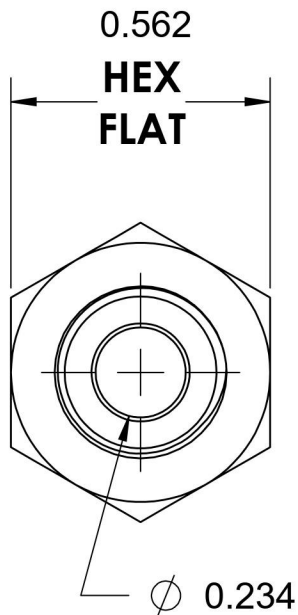

2405-05-02

Steel, SAE J514 Flared Tube Female Connector, 5/16" Male JIC x 1/8" Female NPTF

6701 Cochran Road
Solon, Ohio 44139
Phone: (440) 248-1880
Toll Free: 1-888-331-1523

Temperature Rating

-65°F to 500°F

Series

2405

Series Description

SAE J514 Flared Tube
Female Connector