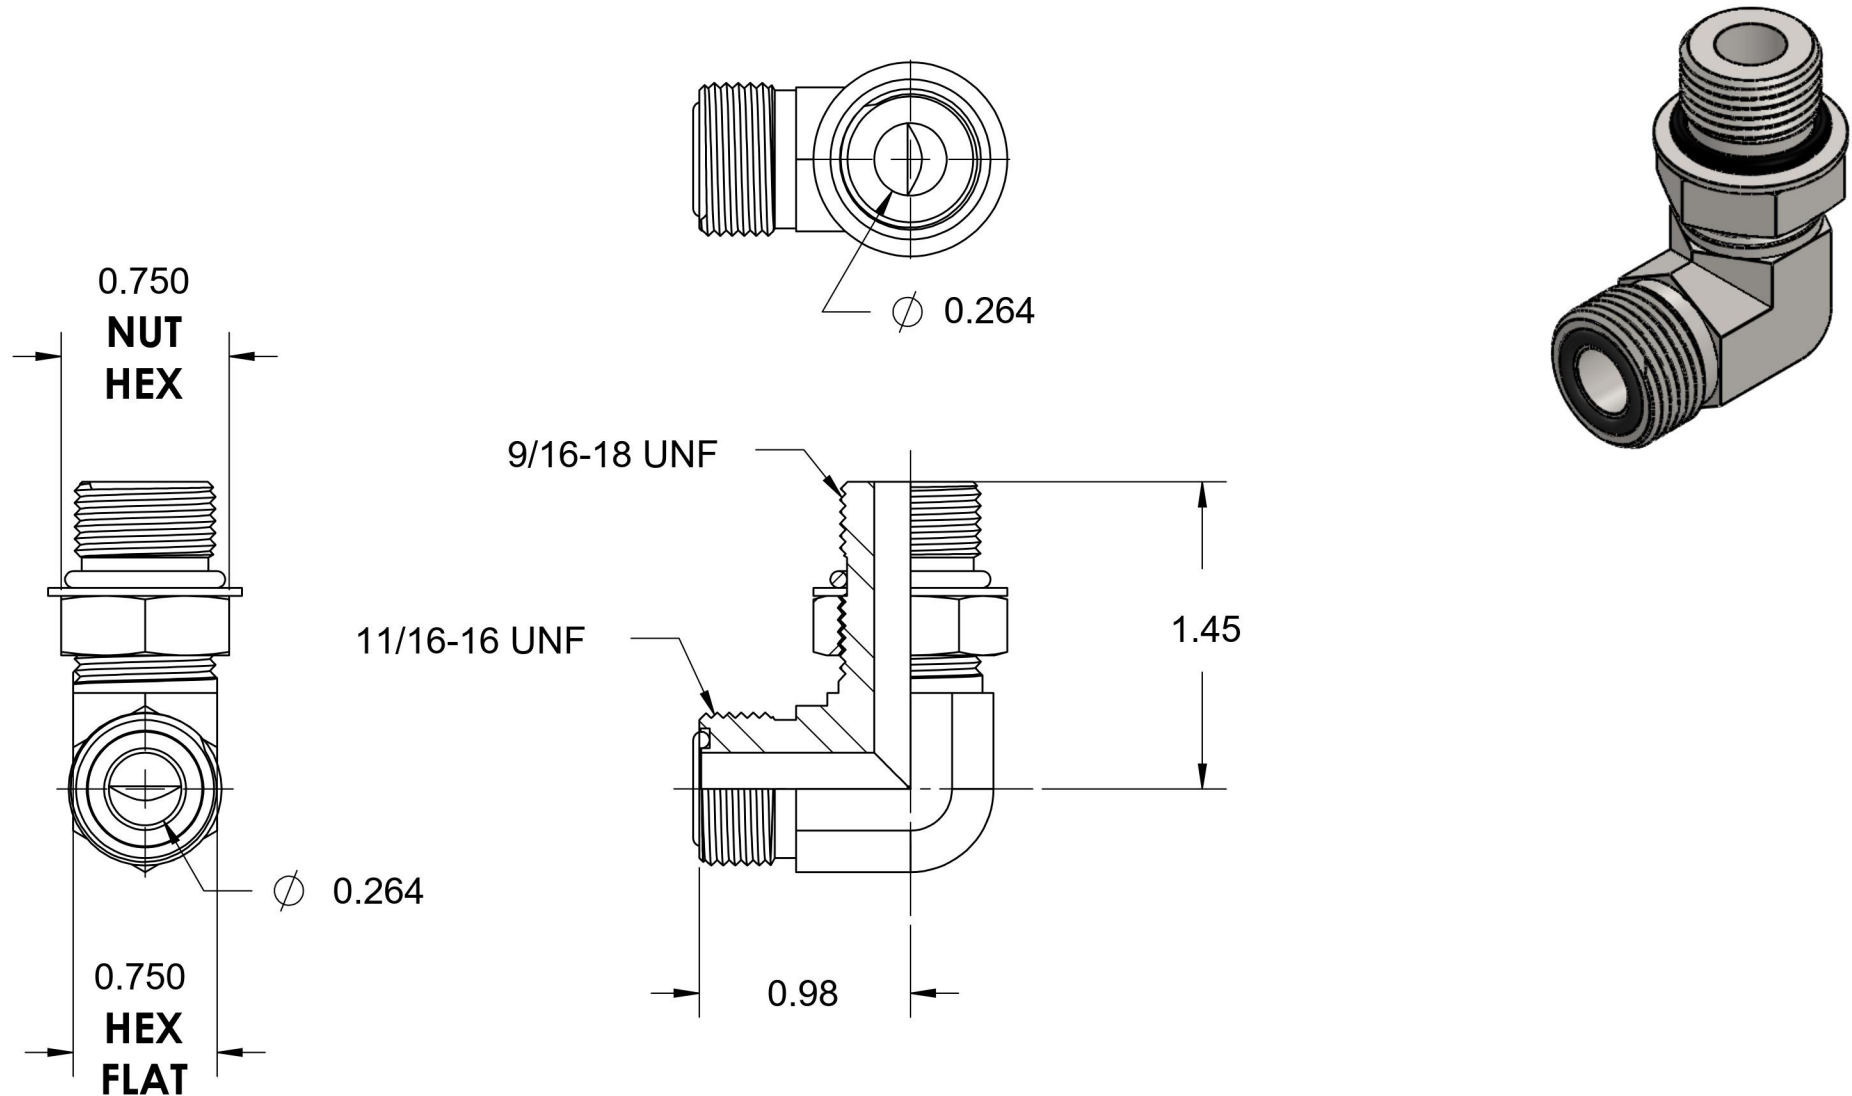

# FS6801-06-06-NWO-SS

Stainless Steel, SAE J1453 O-Ring Face Seal 90° Adjustable Port Elbow, 3/8" Male ORFS x 9/16-18 Male Adjustable ORB

6701 Cochran Road  
Solon, Ohio 44139  
Phone: (440) 248-1880  
Toll Free: 1-888-331-1523

<b>Temperature Rating</b>	<b>Material</b>	<b>Industry Standards</b>	<b>Series</b>
-40°F to 250°F	316/316L Stainless Steel	SAE J1453, SAE J1926-2	FS6801-NWO-SS
<b>Pressure Rating</b>	<b>Finish</b>		<b>Series Description</b>
6000 psi	Passivated		SAE J1453 O-Ring Face Seal 90° Adjustable Port Elbow