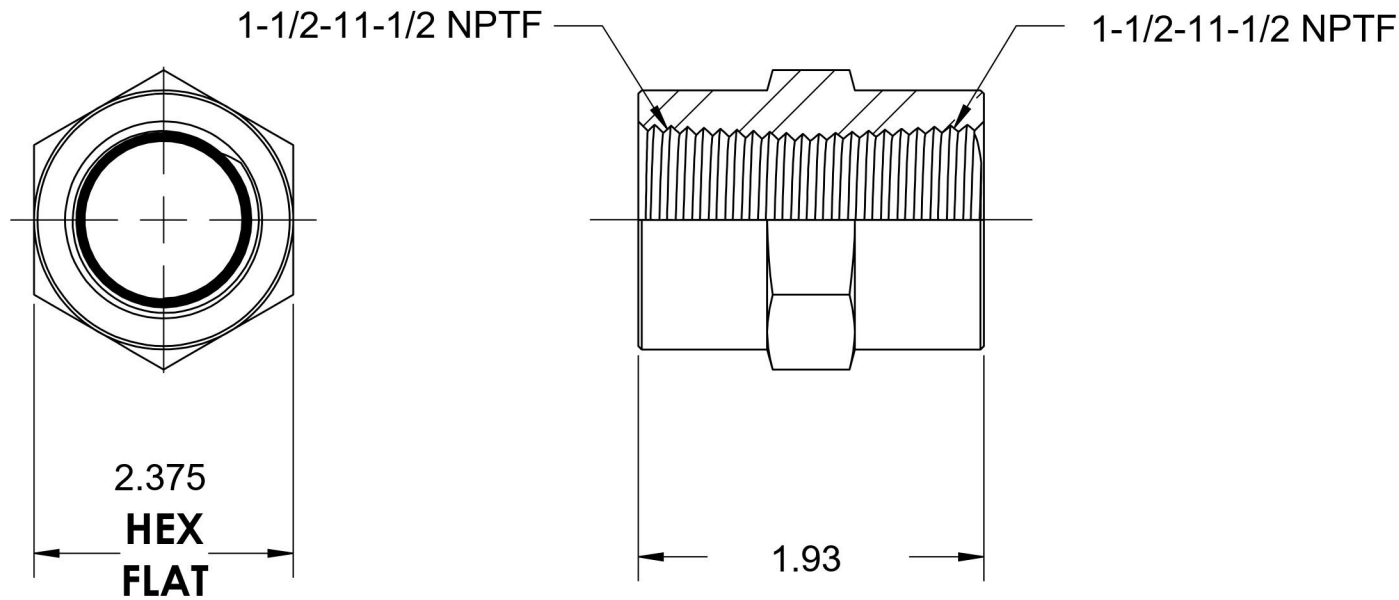

5000-24-24-SS

Stainless Steel, SAE J514 Pipe Hex Coupling, 1-1/2" Female NPTF x 1-1/2" Female NPTF

6701 Cochran Road
Solon, Ohio 44139
Phone: (440) 248-1880
Toll Free: 1-888-331-1523

Temperature Rating -425°F to 1200°F	Material 316/316L Stainless Steel	Industry Standards SAE J514 , SAE J476	Series 5000-SS
Pressure Rating 2400 psi	Finish Passivated		Series Description SAE J514 Pipe Hex Coupling