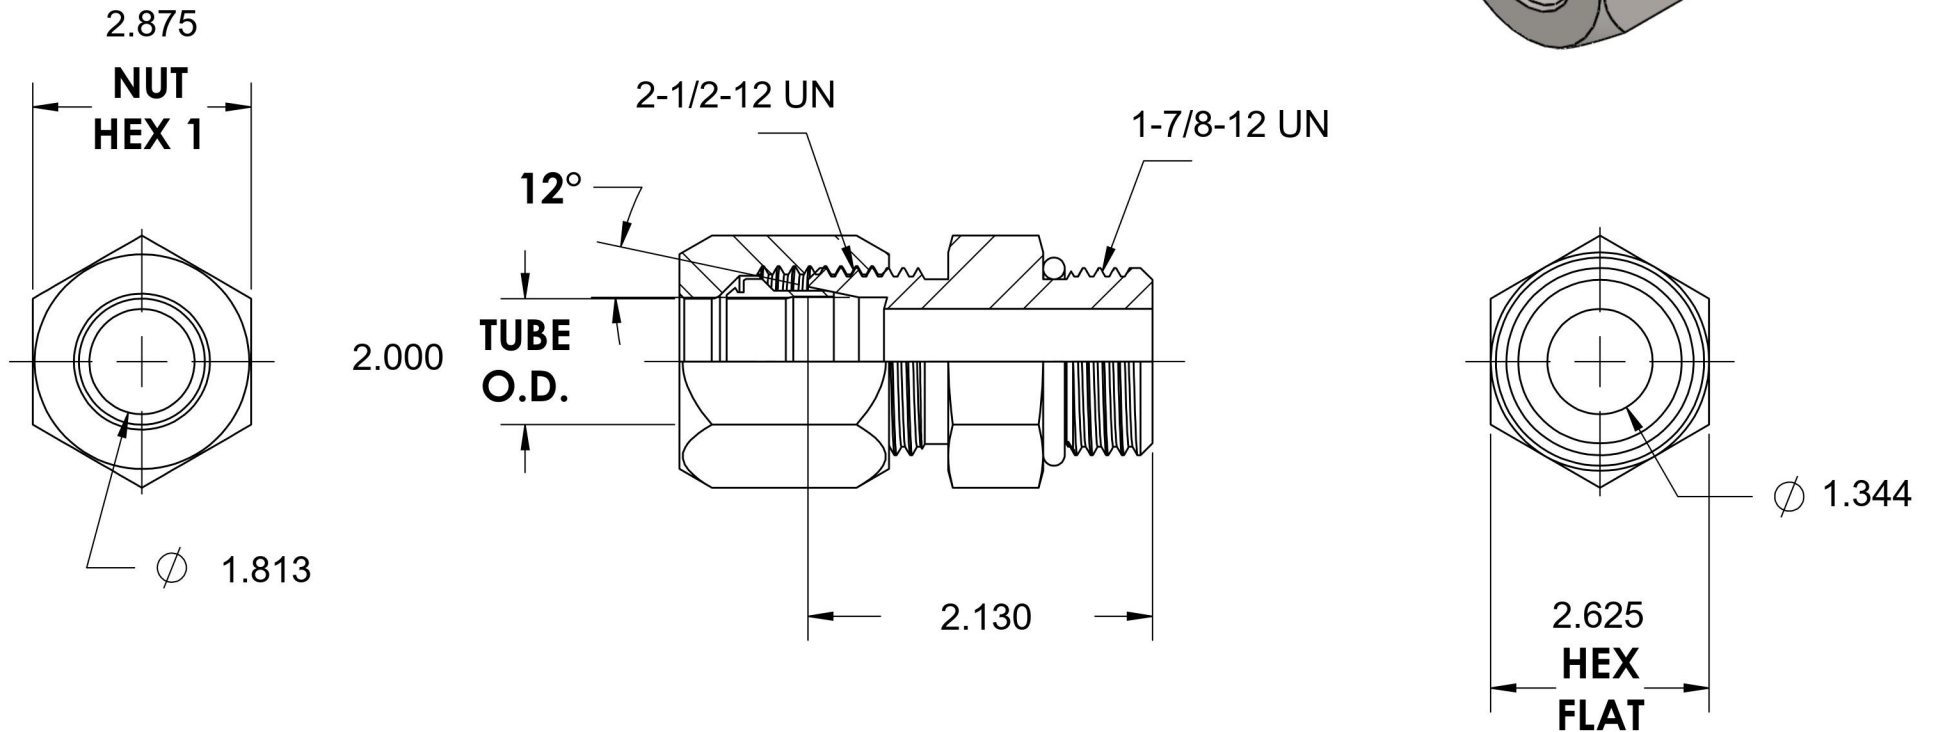

# C6400-32-24-O-SS

Stainless Steel, SAE J514 Flareless Tube Port Connector, 2" Flareless Bite Type x 1-7/8-12 Male ORB

6701 Cochran Road  
Solon, Ohio 44139  
Phone: (440) 248-1880  
Toll Free: 1-888-331-1523

<b>Temperature Rating</b>	<b>Material</b>	<b>Industry Standards</b> SAE J514, SAE J1926	<b>Series</b> C6400-O
<b>Pressure Rating</b> 2000psi	<b>Finish</b> Passivation		<b>Series Description</b> SAE J514 Flareless Tube Port Connector