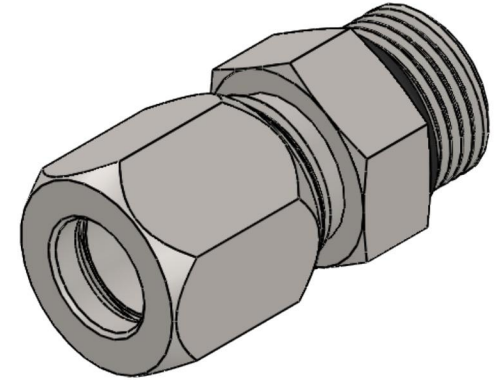

# C6400-32-24-O-SS

Stainless Steel, SAE J514 Flareless Tube Port Connector, 2" Flareless Bite Type x 1-7/8-12 Male ORB

6701 Cochran Road  
Solon, Ohio 44139  
Phone: (440) 248-1880  
Toll Free: 1-888-331-1523

<b>Temperature Rating</b>	<b>Material</b>	<b>Industry Standards</b> SAE J514, SAE J1926	<b>Series</b> C6400-O
<b>Pressure Rating</b> 2000psi	<b>Finish</b> Passivation		<b>Series Description</b> SAE J514 Flareless Tube Port Connector