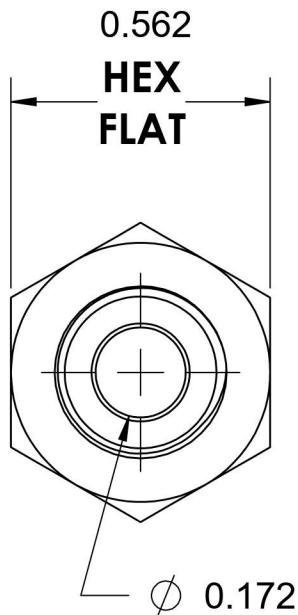

# 2405-04-02

Steel, SAE J514 Flared Tube Female Connector, 1/4" Male JIC x 1/8" Female NPTF

6701 Cochran Road  
Solon, Ohio 44139  
Phone: (440) 248-1880  
Toll Free: 1-888-331-1523