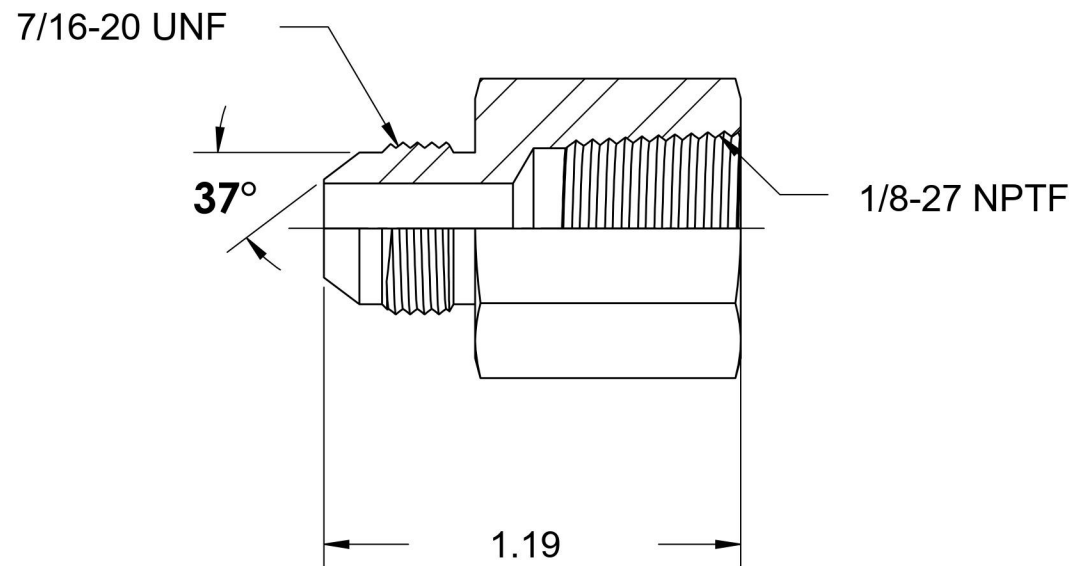

# 2405-04-02

Steel, SAE J514 Flared Tube Female Connector, 1/4" Male JIC x 1/8" Female NPTF

6701 Cochran Road  
Solon, Ohio 44139  
Phone: (440) 248-1880  
Toll Free: 1-888-331-1523