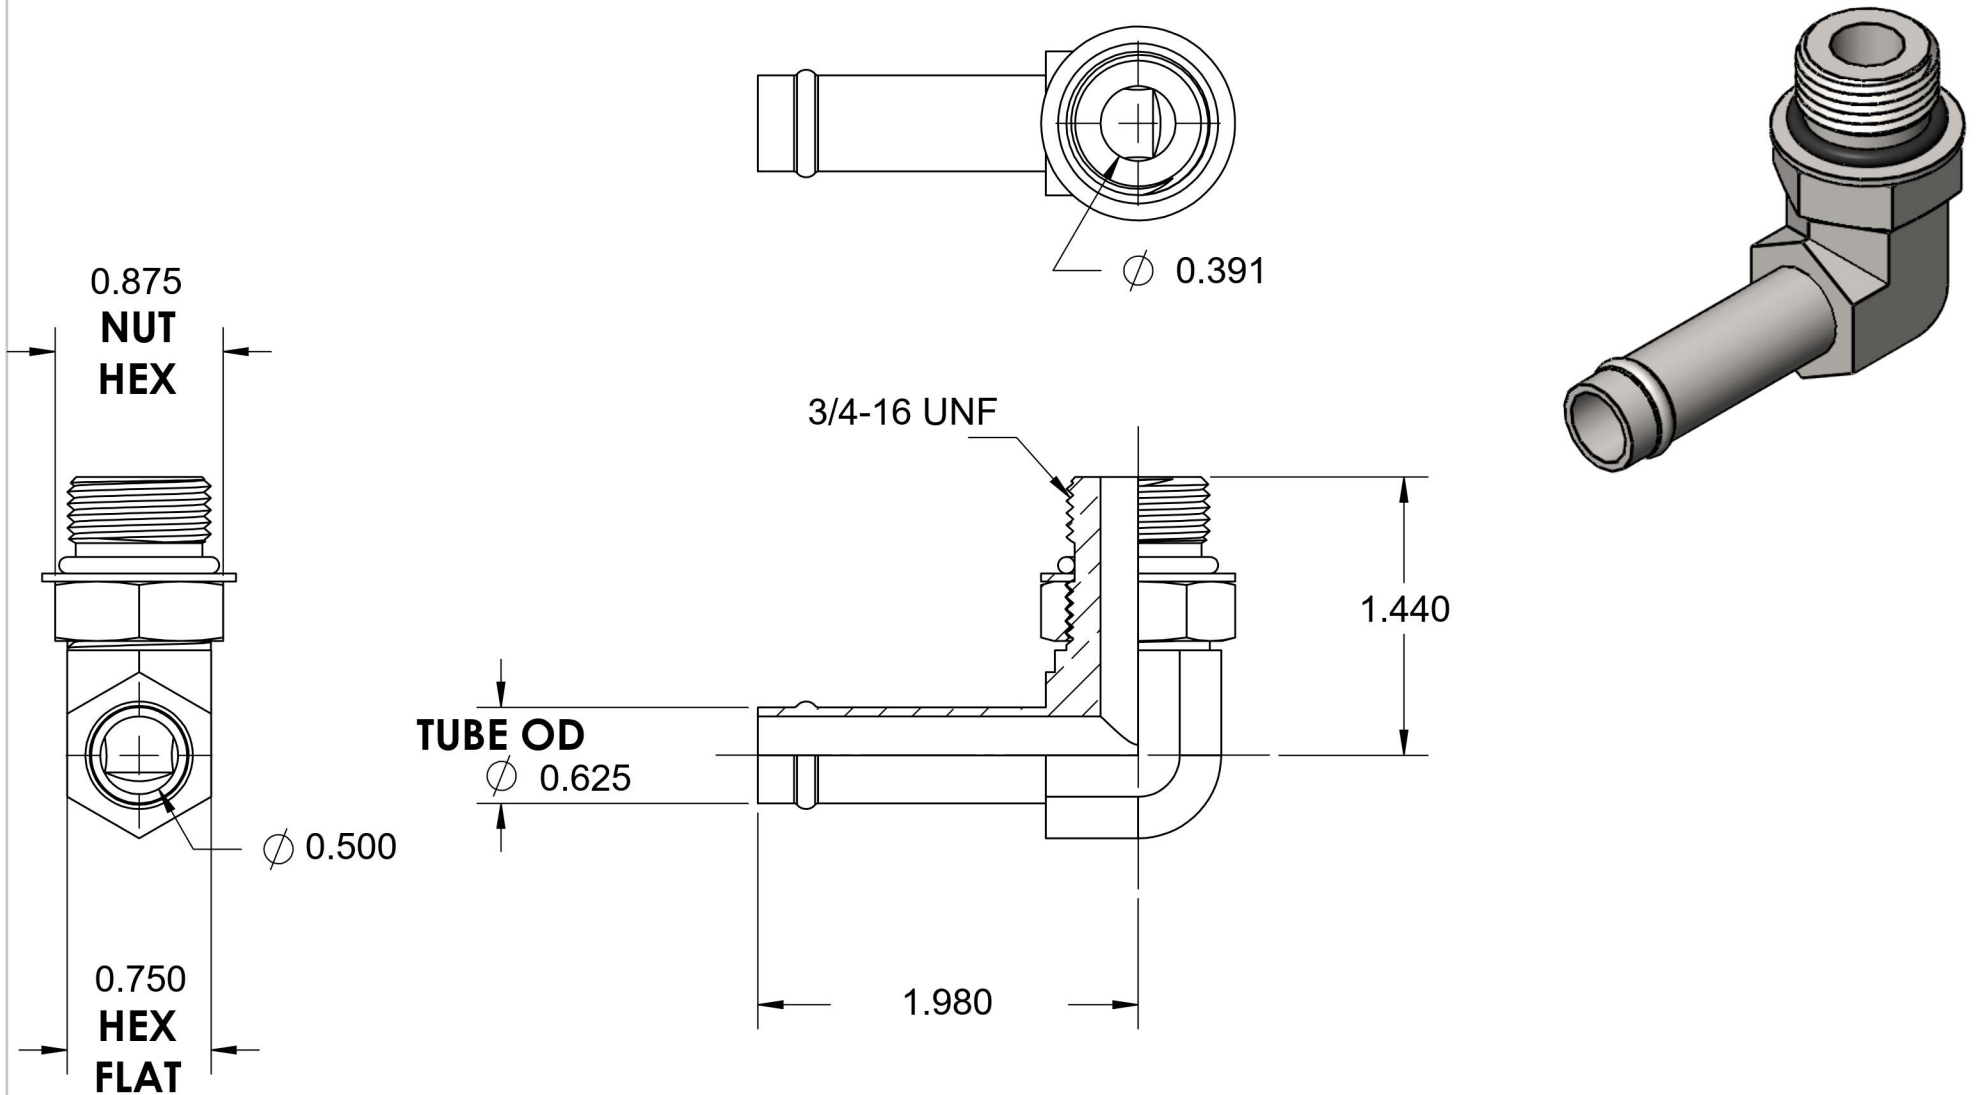

4601-10-08-NWO-FG

Steel, SAE J1231 Hose Bead 90° Adjustable Port Elbow, 5/8" Beaded Hose Barb x 3/4-16 Male Adjustable ORB

6701 Cochran Road
Solon, Ohio 44139
Phone: (440) 248-1880
Toll Free: 1-888-331-1523

Temperature Rating

-40°F to 250°F

Pressure Rating

150 psi

Material

C1045 Steel

Finish

Trivalent Zinc

Industry Standards

SAE J1231-2, SAE J1926-3
SAE J515, ASTM B633

Series

4601-NWO-FG

Series Description

SAE J1231 Hose Bead
90° Adjustable Port Elbow