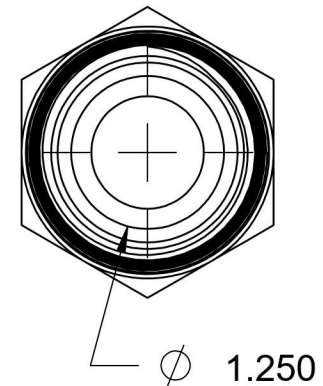

2404-08-20-SS

Stainless Steel, SAE J514 37° Flare Male Connector, 1/2" Male JIC x 1-1/4" Male NPTF 30°

6701 Cochran Road
Solon, Ohio 44139
Phone: (440) 248-1880
Toll Free: 1-888-331-1523

Temperature Rating -425°F to 1200°F	Material 316/316L Stainless Steel	Industry Standards SAE J514 , SAE J476	Series 2404-SS
Pressure Rating 3000 psi	Finish Passivated		Series Description SAE J514 37° Flare Male Connector