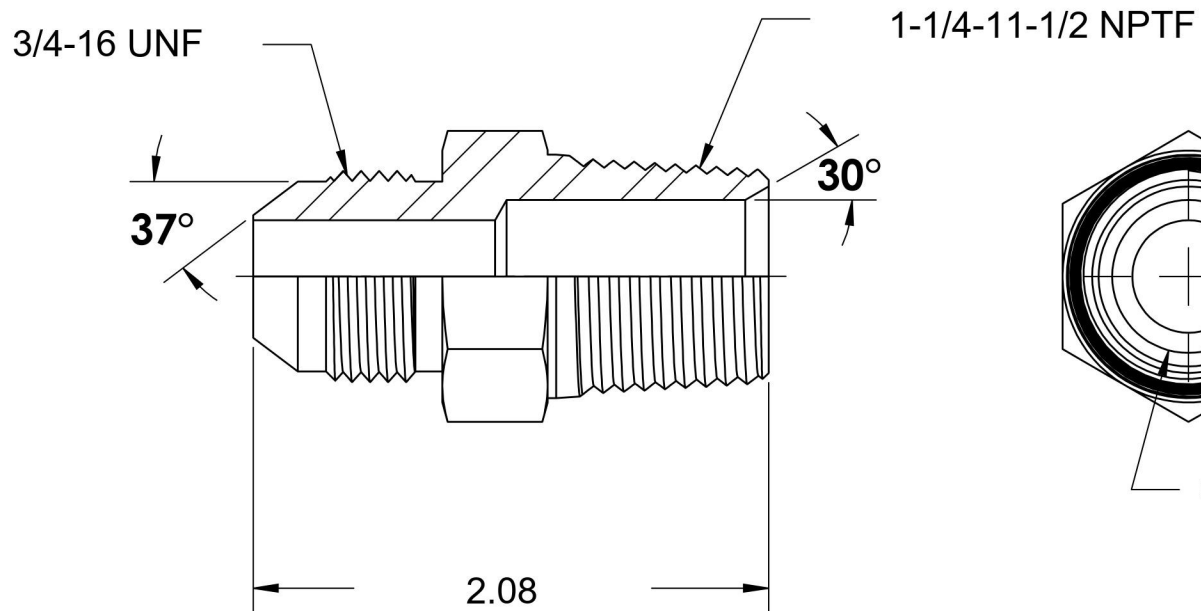

2404-08-20-SS

Stainless Steel, SAE J514 37° Flare Male Connector, 1/2" Male JIC x 1-1/4" Male NPTF 30°

6701 Cochran Road
Solon, Ohio 44139
Phone: (440) 248-1880
Toll Free: 1-888-331-1523

Temperature Rating -425°F to 1200°F	Material 316/316L Stainless Steel	Industry Standards SAE J514 , SAE J476	Series 2404-SS
Pressure Rating 3000 psi	Finish Passivated		Series Description SAE J514 37° Flare Male Connector