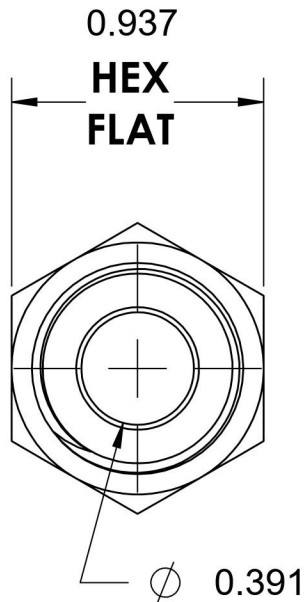

2404-08-20-SS

Stainless Steel, SAE J514 37° Flare Male Connector, 1/2" Male JIC x 1-1/4" Male NPTF 30°

6701 Cochran Road
Solon, Ohio 44139
Phone: (440) 248-1880
Toll Free: 1-888-331-1523

Temperature Rating -425°F to 1200°F	Material 316/316L Stainless Steel	Industry Standards SAE J514 , SAE J476	Series 2404-SS
Pressure Rating 3000 psi	Finish Passivated		Series Description SAE J514 37° Flare Male Connector