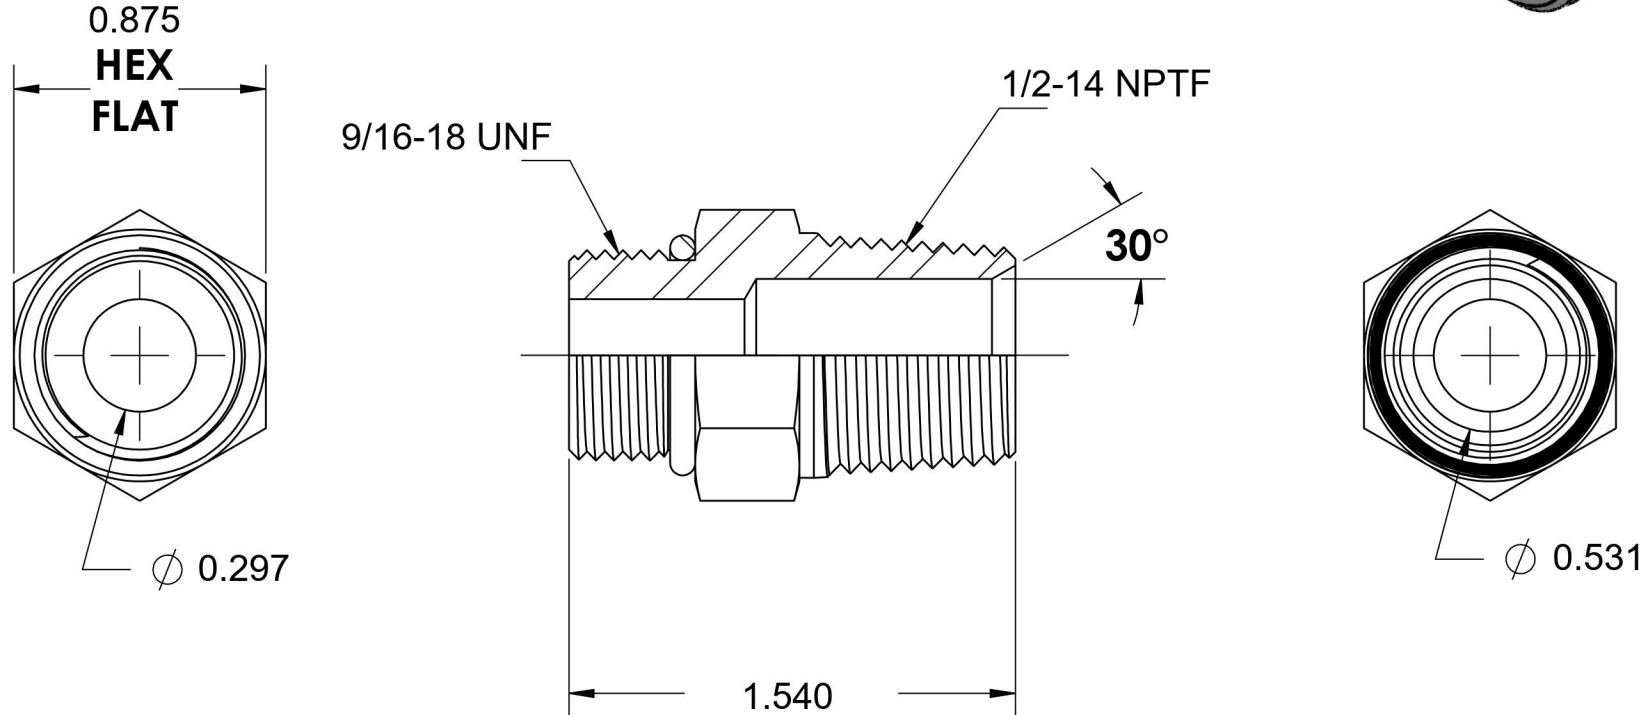

6401-06-08-O

Steel, SAE J1926 O-Ring Boss Male Adapter, 9/16-18 Male ORB x 1/2" Male NPTF 30°

6701 Cochran Road
Solon, Ohio 44139
Phone: (440) 248-1880
Toll Free: 1-888-331-1523

Temperature Rating

-40°F to 250°F

Pressure Rating

6000 psi

Material

C1045 / 12L14 Steel

Finish

Trivalent Zinc

Industry Standards

SAE J1926-3, SAE J476
SAE J515, ASTM B633

Series

6401-O

Series Description

SAE J1926 O-Ring Boss
Male Adapter