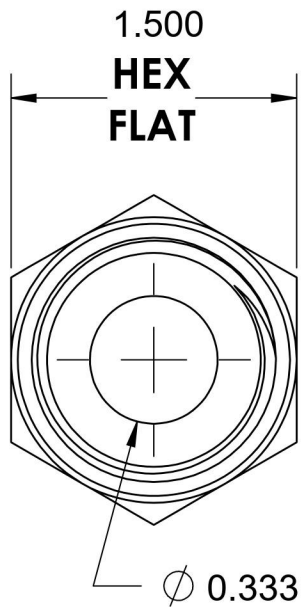

# 6405-16-02-O

Steel, SAE J1926 O-Ring Boss Female Adapter, 1-5/16-12 Male ORB x 1/8" Female NPTF

6701 Cochran Road  
Solon, Ohio 44139  
Phone: (440) 248-1880  
Toll Free: 1-888-331-1523

<b>Temperature Rating</b>	<b>Material</b>	<b>Industry Standards</b>	<b>Series</b>
-40°F to 250°F	C1045 / 12L14 Steel	SAE J1926-3, SAE J476 SAE J515, ASTM B633	6405-O
<b>Pressure Rating</b>	<b>Finish</b>		<b>Series Description</b>
5000 psi	Trivalent Zinc		SAE J1926 O-Ring Boss Female Adapter