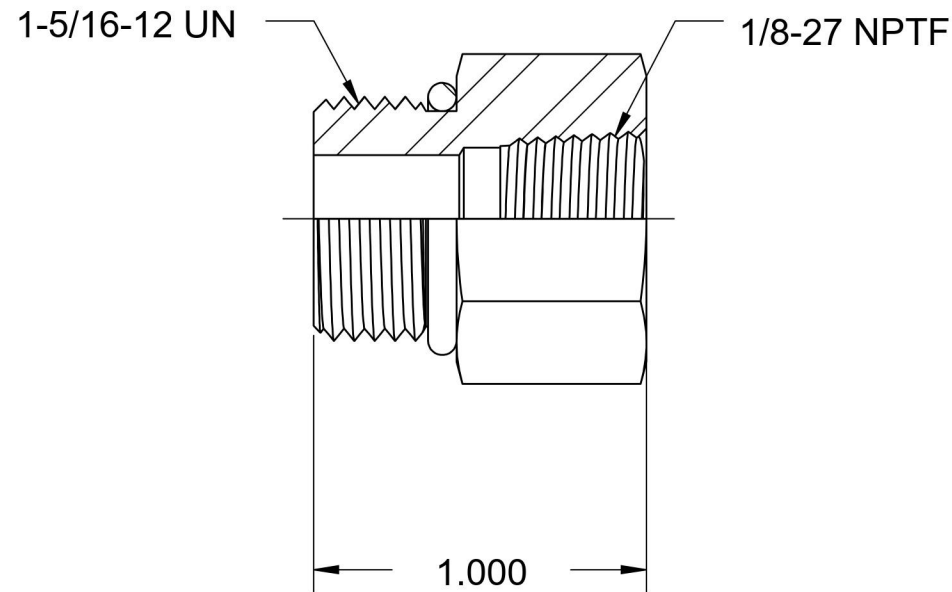

# 6405-16-02-O

Steel, SAE J1926 O-Ring Boss Female Adapter, 1-5/16-12 Male ORB x 1/8" Female NPTF

6701 Cochran Road  
Solon, Ohio 44139  
Phone: (440) 248-1880  
Toll Free: 1-888-331-1523

<b>Temperature Rating</b>	<b>Material</b>	<b>Industry Standards</b>	<b>Series</b>
-40°F to 250°F	C1045 / 12L14 Steel	SAE J1926-3, SAE J476 SAE J515, ASTM B633	6405-O
<b>Pressure Rating</b>	<b>Finish</b>		<b>Series Description</b>
5000 psi	Trivalent Zinc		SAE J1926 O-Ring Boss Female Adapter