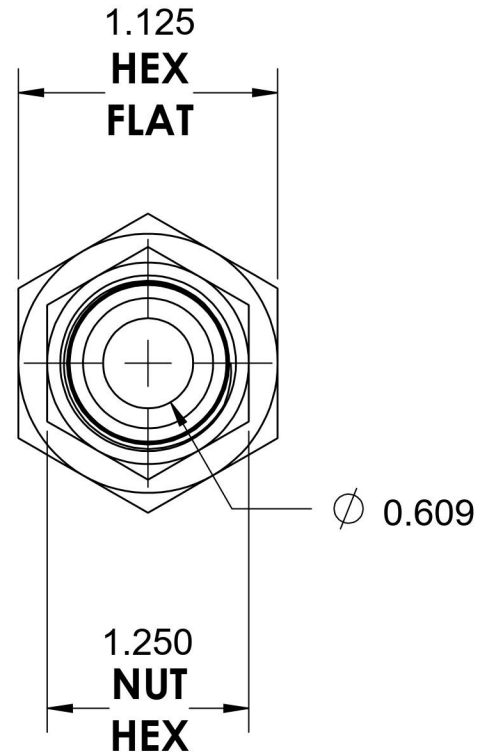

# 6506-08-12

Steel, SAE J514 37° Flare Swivel Female Connector, 1/2" Female NPTF x 3/4" Female JIC Swivel

6701 Cochran Road  
Solon, Ohio 44139  
Phone: (440) 248-1880  
Toll Free: 1-888-331-1523

<b>Temperature Rating</b>	<b>Material</b>	<b>Industry Standards</b> SAE J514 , SAE J476 ASTM B633	<b>Series</b>
-65°F to 500°F	C1045/12L14 Steel		6506
<b>Pressure Rating</b>	<b>Finish</b>	<b>Series Description</b>	
4000 psi	Trivalent Zinc	SAE J514 37° Flare Swivel Female Connector	