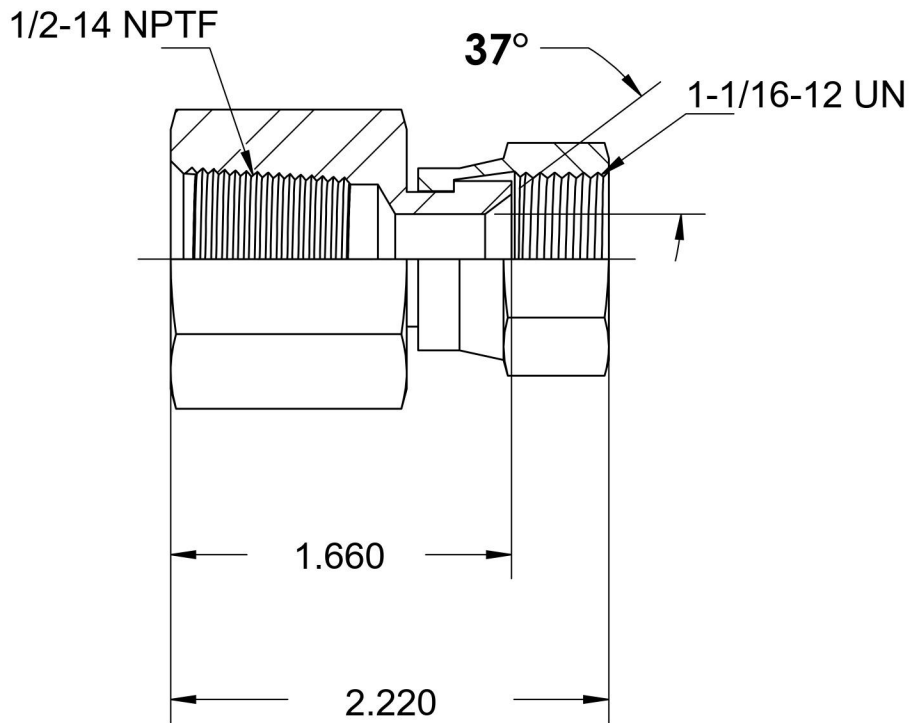

# 6506-08-12

Steel, SAE J514 37° Flare Swivel Female Connector, 1/2" Female NPTF x 3/4" Female JIC Swivel

6701 Cochran Road  
Solon, Ohio 44139  
Phone: (440) 248-1880  
Toll Free: 1-888-331-1523

<b>Temperature Rating</b>	<b>Material</b>	<b>Industry Standards</b> SAE J514 , SAE J476 ASTM B633	<b>Series</b>
-65°F to 500°F	C1045/12L14 Steel		6506
<b>Pressure Rating</b>	<b>Finish</b>	<b>Series Description</b>	
4000 psi	Trivalent Zinc	SAE J514 37° Flare Swivel Female Connector	