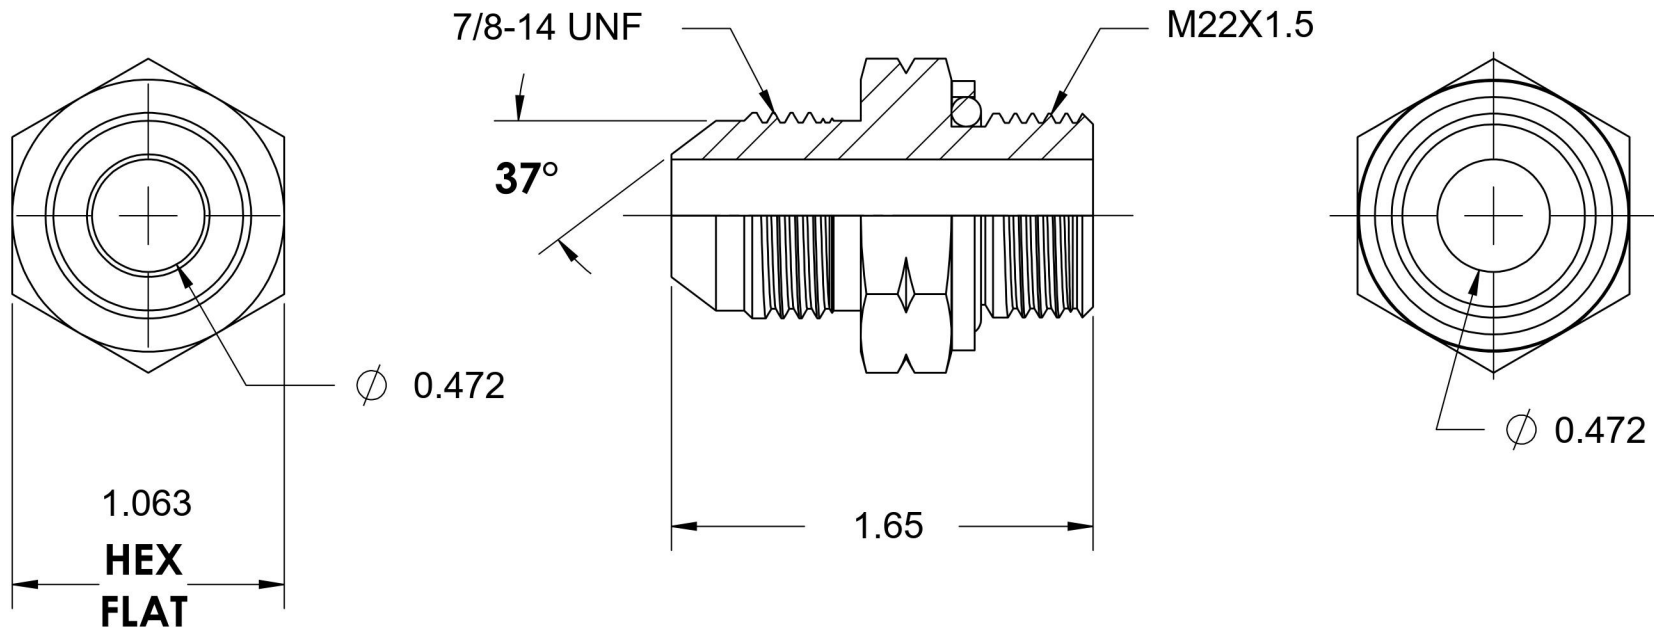

# 7001-10-22

Steel, SAE J514 37° Flare Male Metric Type (G) Port Adapter, 5/8" Male JIC x M22X1.5 Male Metric ORR

6701 Cochran Road  
Solon, Ohio 44139  
Phone: (440) 248-1880  
Toll Free: 1-888-331-1523

<b>Temperature Rating</b>	<b>Material</b>	<b>Industry Standards</b>	<b>Series</b>
-22°F to 257°F	C1045/12L14 Steel	SAE J514, ISO 9974	7001-ORR
<b>Pressure Rating</b>	<b>Finish</b>	ASTM B633	<b>Series Description</b>
3600 psi	Trivalent Zinc		SAE J514 37° Flare Male Metric Type (G) Port Adapter