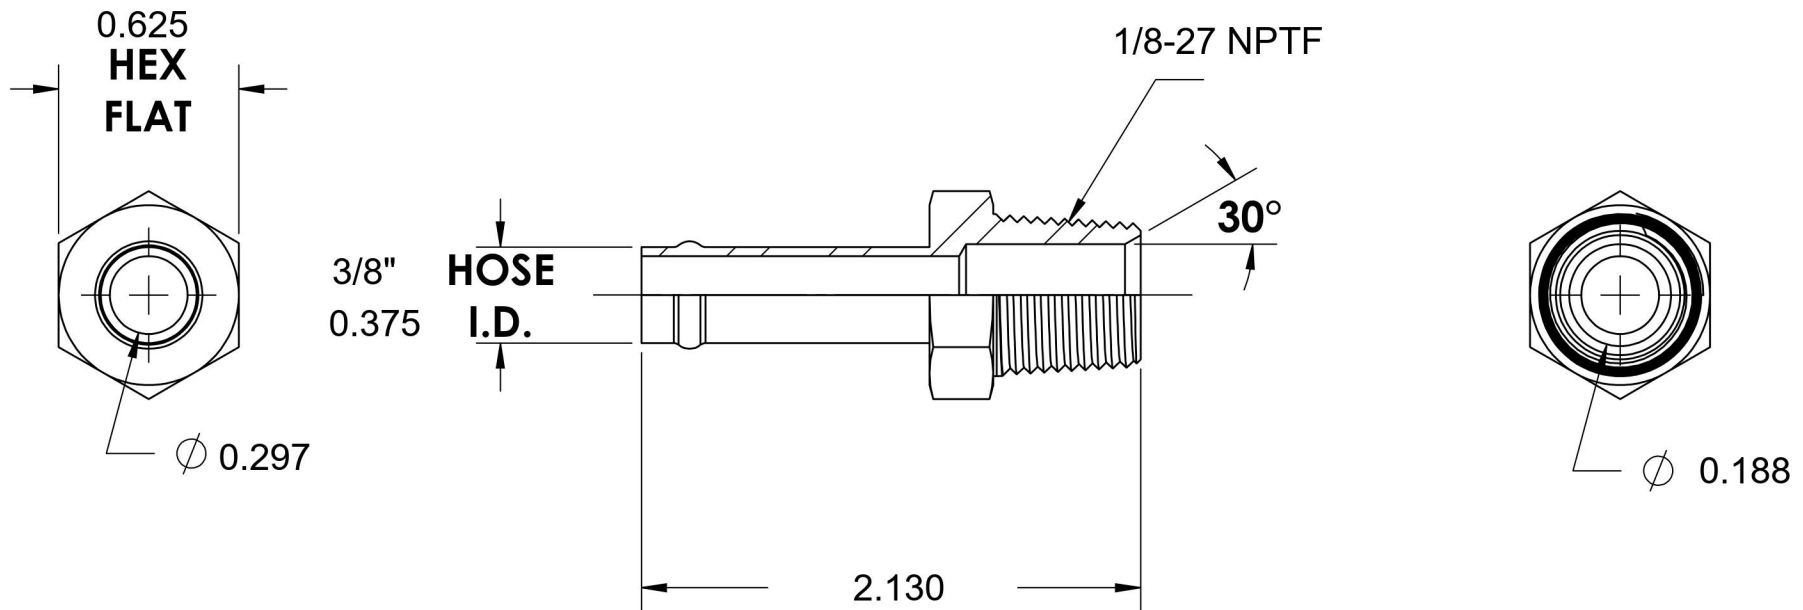

4404-06-02-SS

Stainless Steel, SAE J1231 Hose Bead Male Connector, 3/8" Beaded Hose Barb x 1/8" Male NPTF 30°

6701 Cochran Road
Solon, Ohio 44139
Phone: (440) 248-1880
Toll Free: 1-888-331-1523

Temperature Rating	Material	Industry Standards	Series
-425°F to 1200°F	316/316L Stainless Steel	SAE J1231, SAE J476	4404-SS
Pressure Rating	Finish		Series Description
150 psi	Passivated		SAE J1231 Hose Bead Male Connector