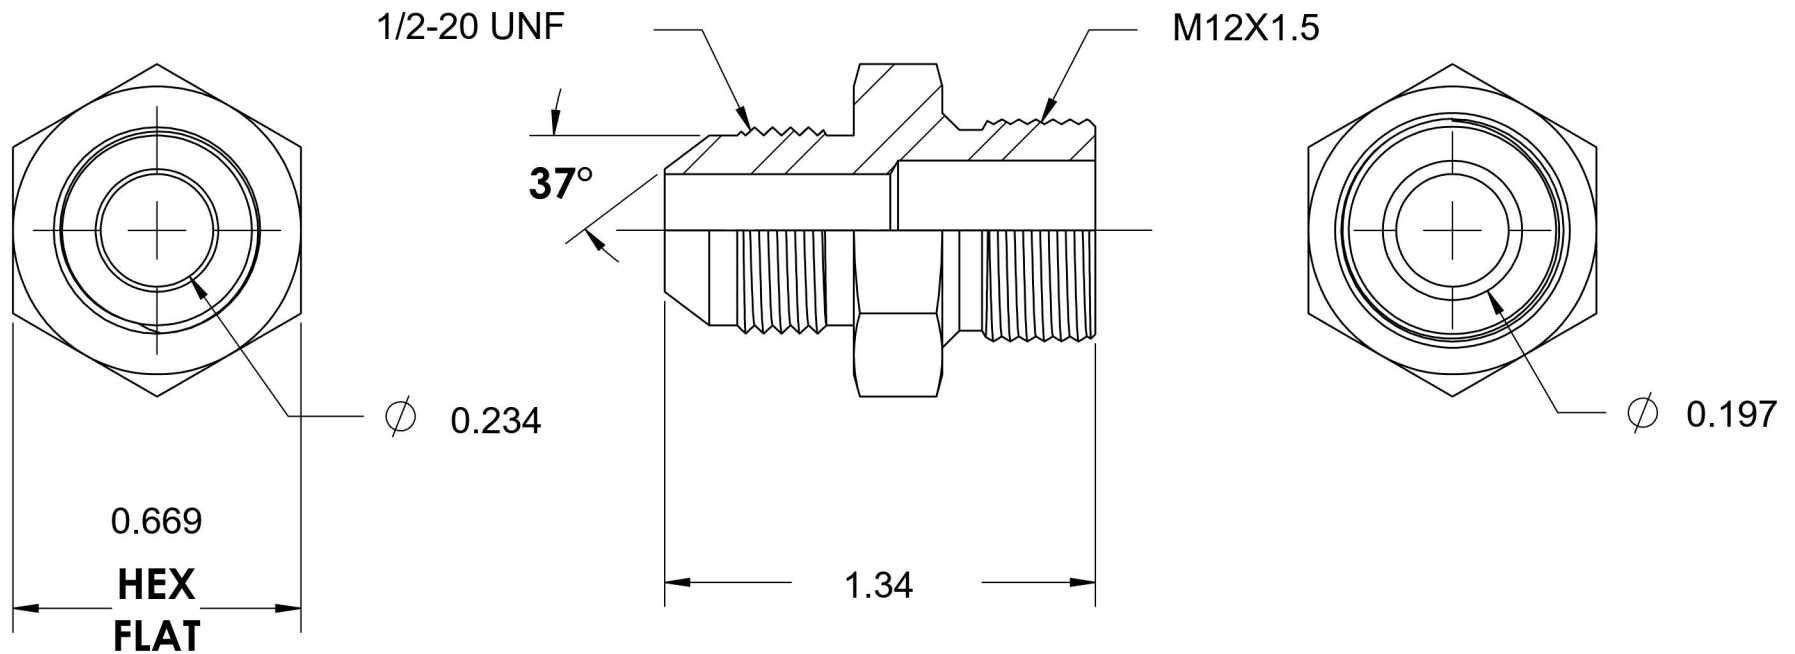

# 7005-05-12

Steel, SAE J514 37° Flare Male Metric Port/Line Connector, 5/16" Male JIC x M12X1.5 Male Metric 60° Line/Port

6701 Cochran Road  
Solon, Ohio 44139  
Phone: (440) 248-1880  
Toll Free: 1-888-331-1523

<b>Temperature Rating</b>	<b>Material</b>	<b>Industry Standards</b>	<b>Series</b>
-65°F to 500°F	C1045/12L14 Steel	SAE J514, ISO 9974	7005
<b>Pressure Rating</b>	<b>Finish</b>	ASTM B633	<b>Series Description</b>
6000 psi	Trivalent Zinc		SAE J514 37° Flare Male Metric Port/Line Connector