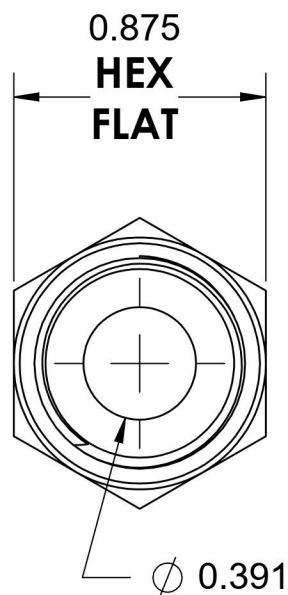

# 6401-08-06-O

Steel, SAE J1926 O-Ring Boss Male Adapter, 3/4-16 Male ORB x 3/8" Male NPTF 30°

6701 Cochran Road  
Solon, Ohio 44139  
Phone: (440) 248-1880  
Toll Free: 1-888-331-1523