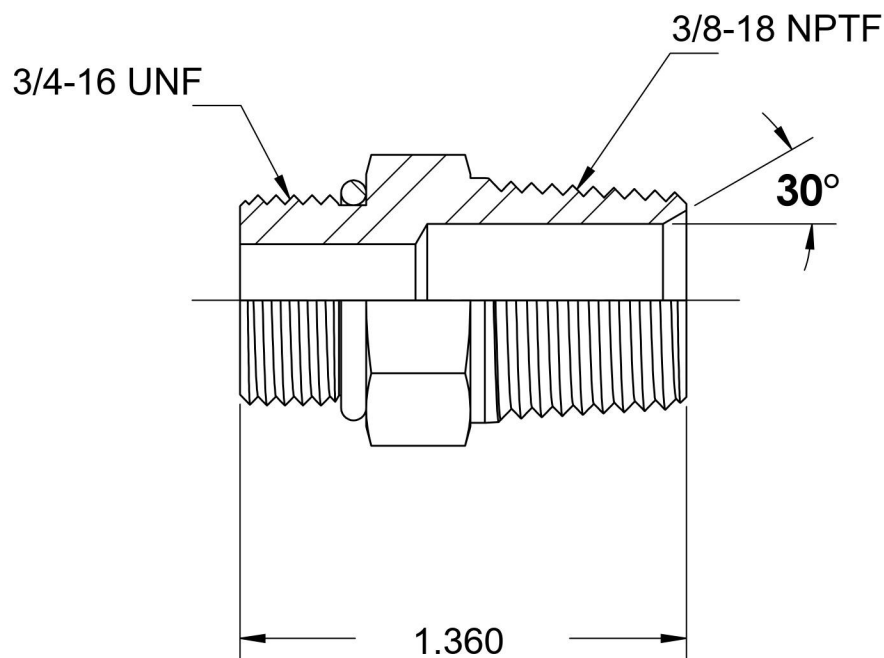

# 6401-08-06-O

Steel, SAE J1926 O-Ring Boss Male Adapter, 3/4-16 Male ORB x 3/8" Male NPTF 30°

6701 Cochran Road  
Solon, Ohio 44139  
Phone: (440) 248-1880  
Toll Free: 1-888-331-1523

#### Material

C1045 / 12L14 Steel