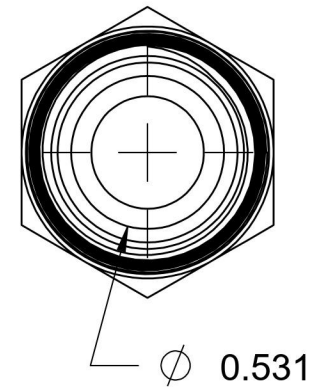

2404-16-08-B

Brass, SAE J514 37° Flare Male Connector, 1" Male JIC x 1/2" Male NPTF 30°

6701 Cochran Road
Solon, Ohio 44139
Phone: (440) 248-1880
Toll Free: 1-888-331-1523

Temperature Rating	Material	Industry Standards	Series
-325°F to 400°F	C360 Brass	SAE J514 , SAE J476	2404-B
Pressure Rating	Finish		Series Description
2900 psi	Natural Finish		SAE J514 37° Flare Male Connector