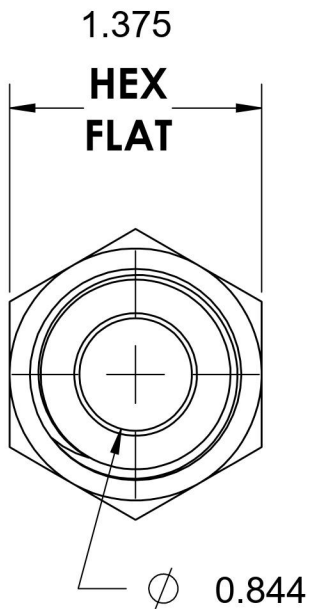

2404-16-08-B

Brass, SAE J514 37° Flare Male Connector, 1" Male JIC x 1/2" Male NPTF 30°

6701 Cochran Road
Solon, Ohio 44139
Phone: (440) 248-1880
Toll Free: 1-888-331-1523

Temperature Rating	Material	Industry Standards	Series
-325°F to 400°F	C360 Brass	SAE J514 , SAE J476	2404-B
Pressure Rating	Finish		Series Description
2900 psi	Natural Finish		SAE J514 37° Flare Male Connector