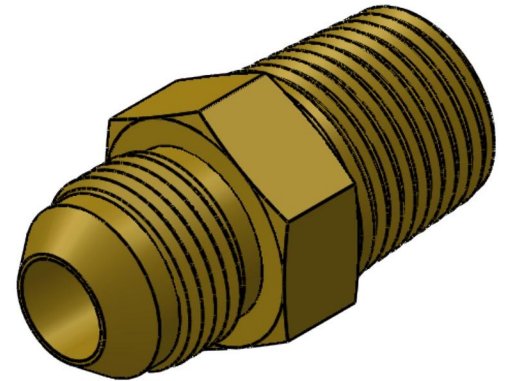

2404-16-08-B

Brass, SAE J514 37° Flare Male Connector, 1" Male JIC x 1/2" Male NPTF 30°

6701 Cochran Road
Solon, Ohio 44139
Phone: (440) 248-1880
Toll Free: 1-888-331-1523

Temperature Rating	Material	Industry Standards	Series
-325°F to 400°F	C360 Brass	SAE J514 , SAE J476	2404-B
Pressure Rating	Finish		Series Description
2900 psi	Natural Finish		SAE J514 37° Flare Male Connector