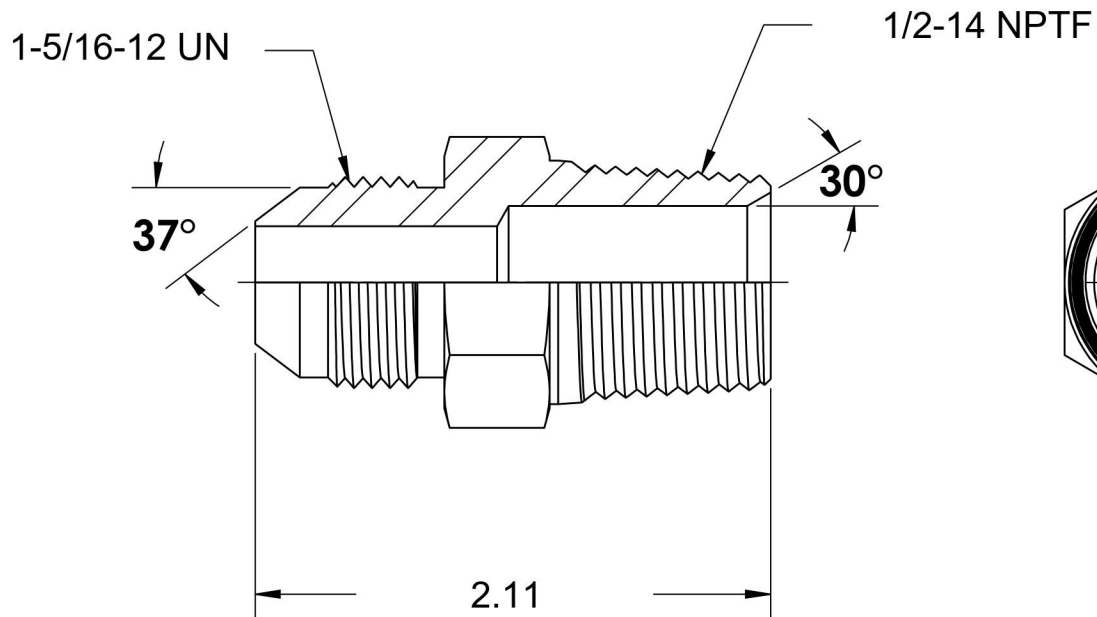

2404-16-08-B

Brass, SAE J514 37° Flare Male Connector, 1" Male JIC x 1/2" Male NPTF 30°

6701 Cochran Road
Solon, Ohio 44139
Phone: (440) 248-1880
Toll Free: 1-888-331-1523

Temperature Rating	Material	Industry Standards	Series
-325°F to 400°F	C360 Brass	SAE J514 , SAE J476	2404-B
Pressure Rating	Finish		Series Description
2900 psi	Natural Finish		SAE J514 37° Flare Male Connector