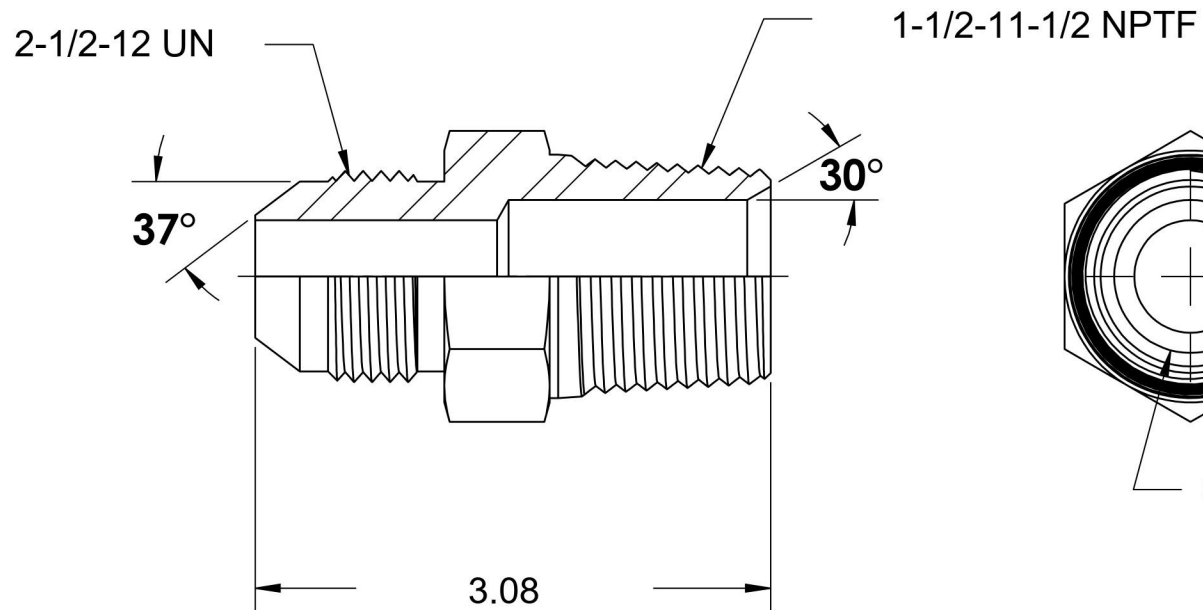

# 2404-32-24-SS

Stainless Steel, SAE J514 37° Flare Male Connector, 2" Male JIC x 1-1/2" Male NPTF 30°

6701 Cochran Road  
Solon, Ohio 44139  
Phone: (440) 248-1880  
Toll Free: 1-888-331-1523

|   |   |  |  |
|---|---|--|--|
| <b>Temperature Rating</b><br>-425°F to 1200°F | <b>Material</b><br>316/316L Stainless Steel | <b>Industry Standards</b><br>SAE J514 , SAE J476 | <b>Series</b><br>2404-SS                                       |
| <b>Pressure Rating</b><br>2000 psi            | <b>Finish</b><br>Passivated                 |  | <b>Series Description</b><br>SAE J514 37° Flare Male Connector |