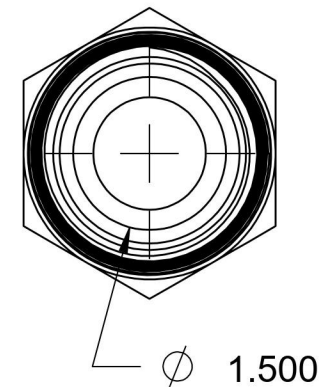

# 2404-32-24-SS

Stainless Steel, SAE J514 37° Flare Male Connector, 2" Male JIC x 1-1/2" Male NPTF 30°

6701 Cochran Road  
Solon, Ohio 44139  
Phone: (440) 248-1880  
Toll Free: 1-888-331-1523

|   |   |  |  |
|---|---|--|--|
| <b>Temperature Rating</b><br>-425°F to 1200°F | <b>Material</b><br>316/316L Stainless Steel | <b>Industry Standards</b><br>SAE J514 , SAE J476 | <b>Series</b><br>2404-SS                                       |
| <b>Pressure Rating</b><br>2000 psi            | <b>Finish</b><br>Passivated                 |  | <b>Series Description</b><br>SAE J514 37° Flare Male Connector |