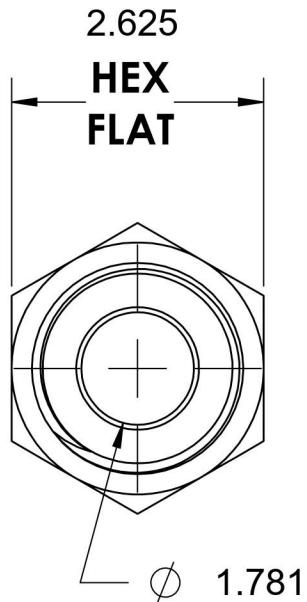

# 2404-32-24-SS

Stainless Steel, SAE J514 37° Flare Male Connector, 2" Male JIC x 1-1/2" Male NPTF 30°

6701 Cochran Road  
Solon, Ohio 44139  
Phone: (440) 248-1880  
Toll Free: 1-888-331-1523

|   |   |  |  |
|---|---|--|--|
| <b>Temperature Rating</b><br>-425°F to 1200°F | <b>Material</b><br>316/316L Stainless Steel | <b>Industry Standards</b><br>SAE J514 , SAE J476 | <b>Series</b><br>2404-SS                                       |
| <b>Pressure Rating</b><br>2000 psi            | <b>Finish</b><br>Passivated                 |  | <b>Series Description</b><br>SAE J514 37° Flare Male Connector |