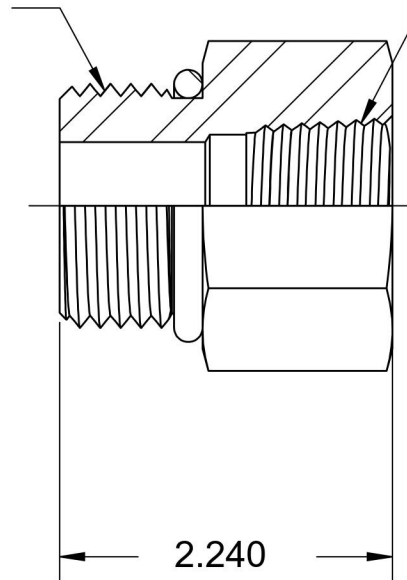

6405-32-32-O-SS

Stainless Steel, SAE J1926 O-Ring Boss Female Adapter, 2-1/2-12 Male ORB x 2" Female NPTF

2-1/2-12 UN

2-11-1/2 NPTF

2.240

6701 Cochran Road
Solon, Ohio 44139
Phone: (440) 248-1880
Toll Free: 1-888-331-1523

Temperature Rating	Material	Industry Standards	Series
-40°F to 250°F	316/316L Stainless Steel	SAE J1926-3, SAE J476	6405-O-SS
Pressure Rating	Finish	SAE J515	Series Description
2400 psi	Passivated		SAE J1926 O-Ring Boss Female Adapter