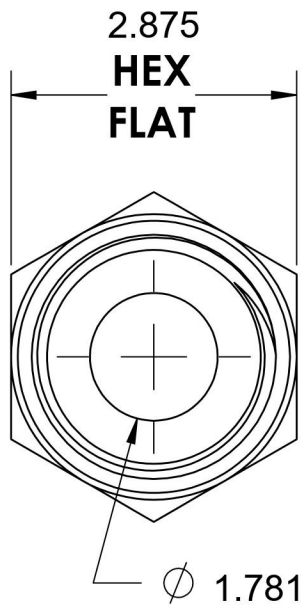

6405-32-32-O-SS

Stainless Steel, SAE J1926 O-Ring Boss Female Adapter, 2-1/2-12 Male ORB x 2" Female NPTF

2-1/2-12 UN

2-11-1/2 NPTF

2.240

6701 Cochran Road
Solon, Ohio 44139
Phone: (440) 248-1880
Toll Free: 1-888-331-1523