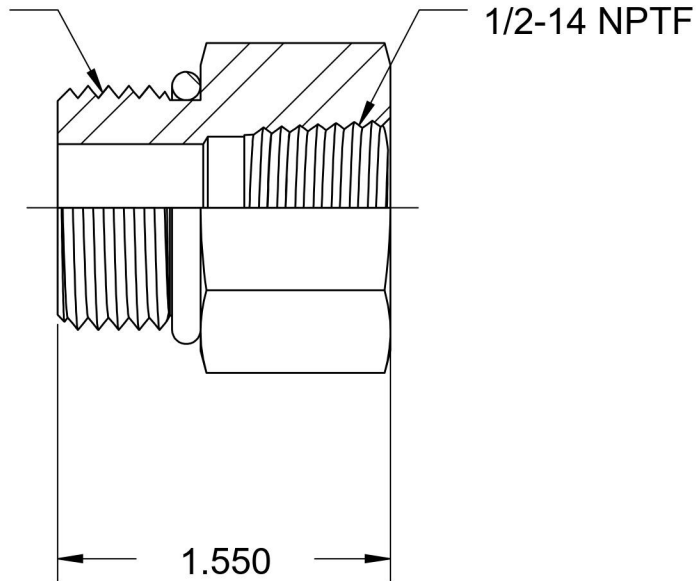

6405-10-08-O

Steel, SAE J1926 O-Ring Boss Female Adapter, 7/8-14 Male ORB x 1/2" Female NPTF

7/8-14 UNF

6701 Cochran Road
Solon, Ohio 44139
Phone: (440) 248-1880
Toll Free: 1-888-331-1523

Temperature Rating -40°F to 250°F	Material C1045 / 12L14 Steel	Industry Standards SAE J1926-3, SAE J476 SAE J515, ASTM B633	Series 6405-O
Pressure Rating 5000 psi	Finish Trivalent Zinc		Series Description SAE J1926 O-Ring Boss Female Adapter