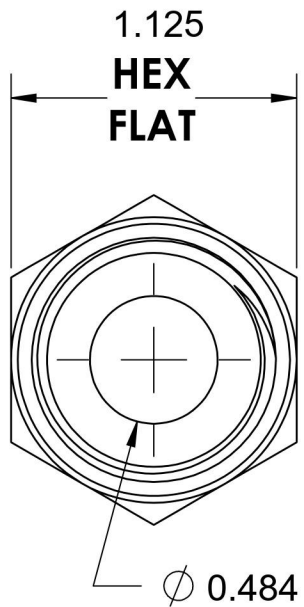

6405-10-08-O

Steel, SAE J1926 O-Ring Boss Female Adapter, 7/8-14 Male ORB x 1/2" Female NPTF

7/8-14 UNF

6701 Cochran Road
Solon, Ohio 44139
Phone: (440) 248-1880
Toll Free: 1-888-331-1523

Temperature Rating -40°F to 250°F	Material C1045 / 12L14 Steel	Industry Standards SAE J1926-3, SAE J476 SAE J515, ASTM B633	Series 6405-O
Pressure Rating 5000 psi	Finish Trivalent Zinc		Series Description SAE J1926 O-Ring Boss Female Adapter