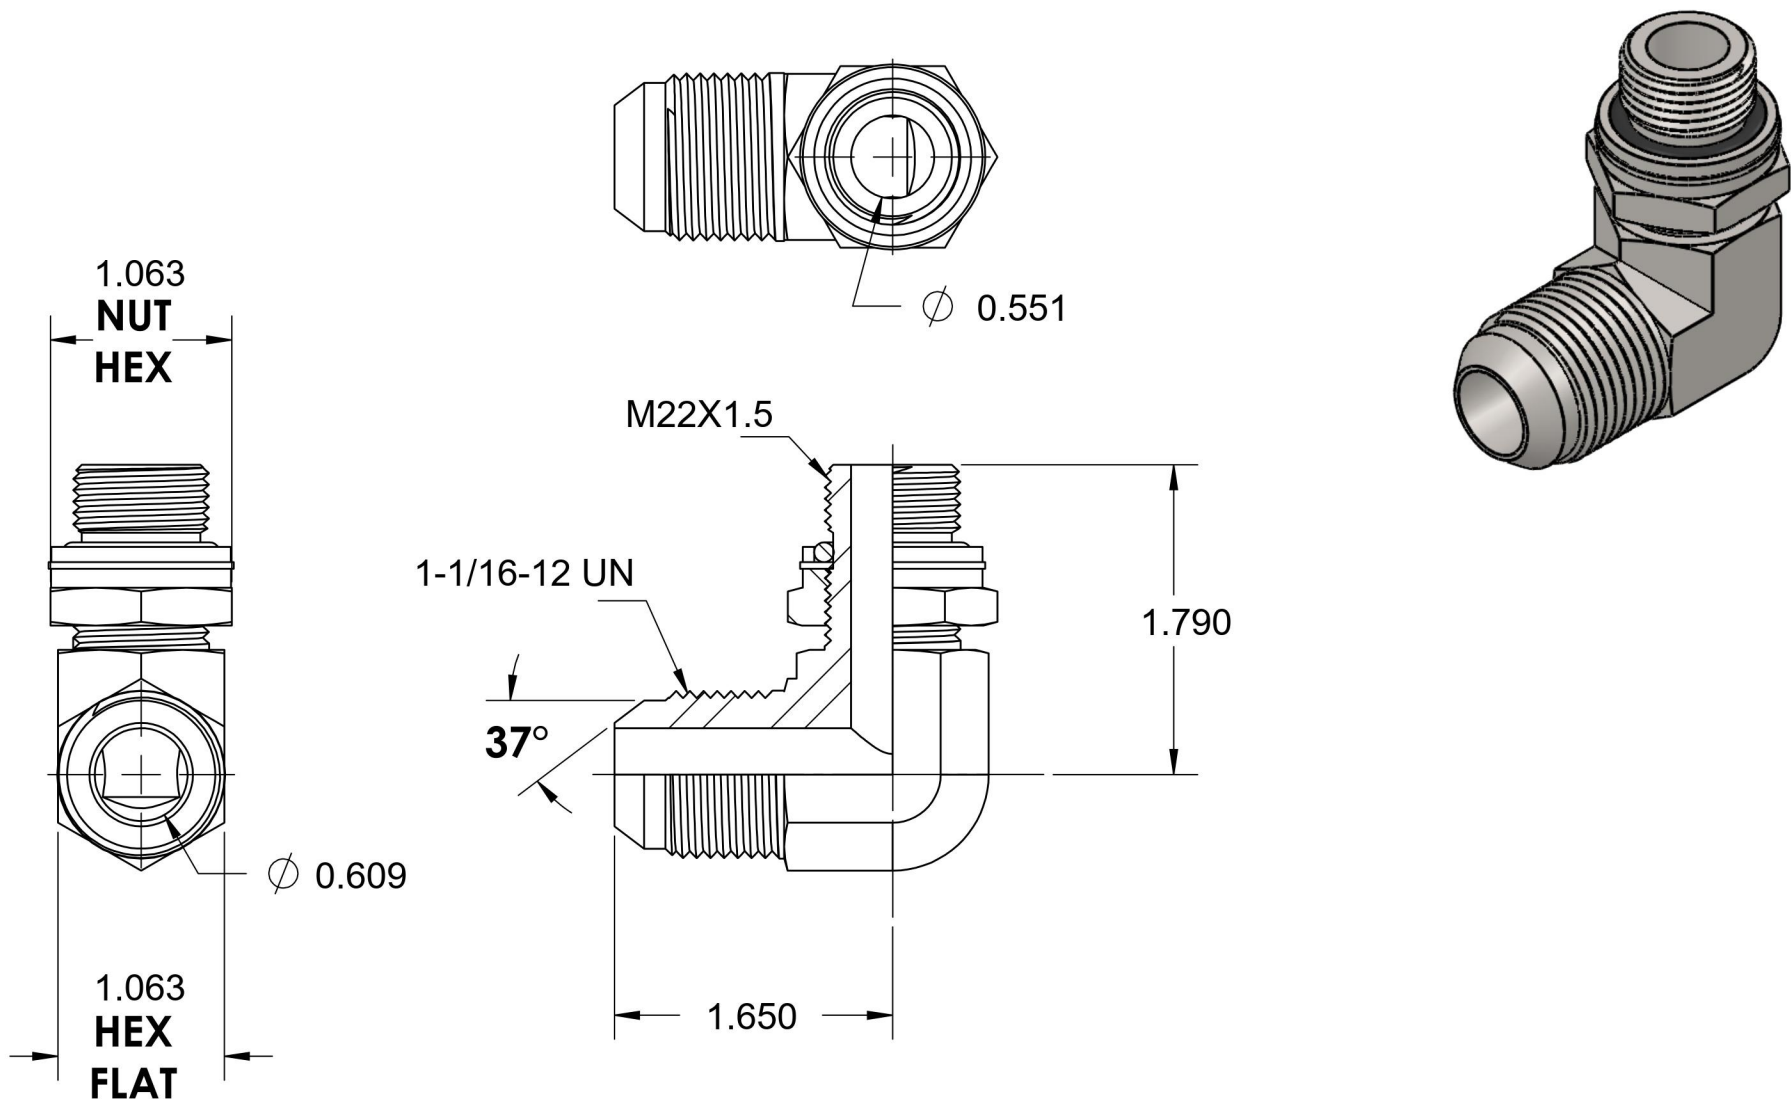

# 7205-12-22-NWO-FG

Steel, SAE J514 37° Flare Male Metric Adjustable (Type H) Port 90° Elbow, 3/4" Male JIC x M22X1.5 Male Metric Adjustable ORR

6701 Cochran Road  
Solon, Ohio 44139  
Phone: (440) 248-1880  
Toll Free: 1-888-331-1523

<b>Temperature Rating</b>	<b>Material</b>	<b>Industry Standards</b>	<b>Series</b>
-40°F to 250°F	C1045 Steel	SAE J514, ISO 9974 ASTM B633	7205-NWO-FG-ORR
<b>Pressure Rating</b>	<b>Finish</b>		<b>Series Description</b>
3600 psi	Trivalent Zinc		SAE J514 37° Flare Male Metric Adjustable (Type H) Port 90° Elbow